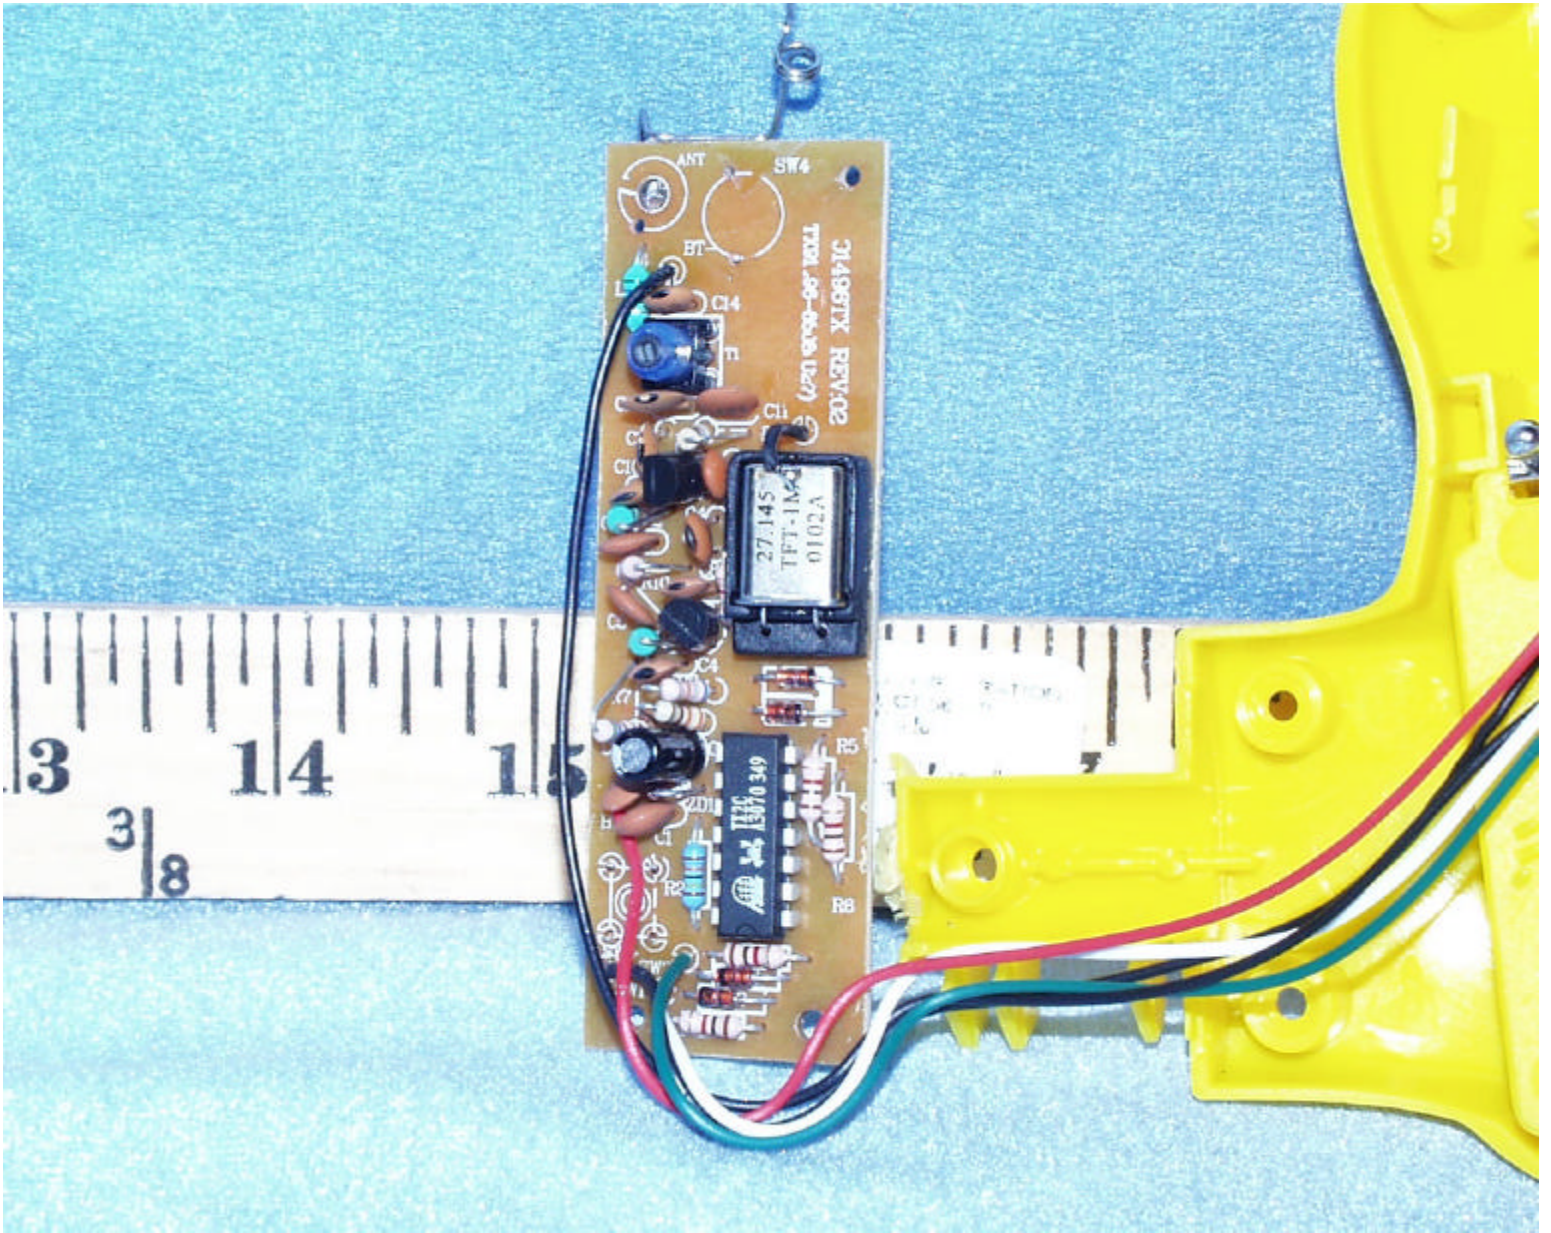

Mattel Mount Laurel EX
02U1437-3
27MHz Transmitter
M/N: WHIPLASH

Mattel Mount Laurel EV
02U1437-3
27MHz Transmitter
M/N: WHIPLASH

Mattel Mount Laurel FW
02U1437-3
27MHz Transmitter
M/N: WHIPLASH

Mattel Mount Laurel FW
02U1437-3
27MHz Transmitter
M/N: WHIPLASH

LIDBEC
02U1437-3
27MHz Transmitter