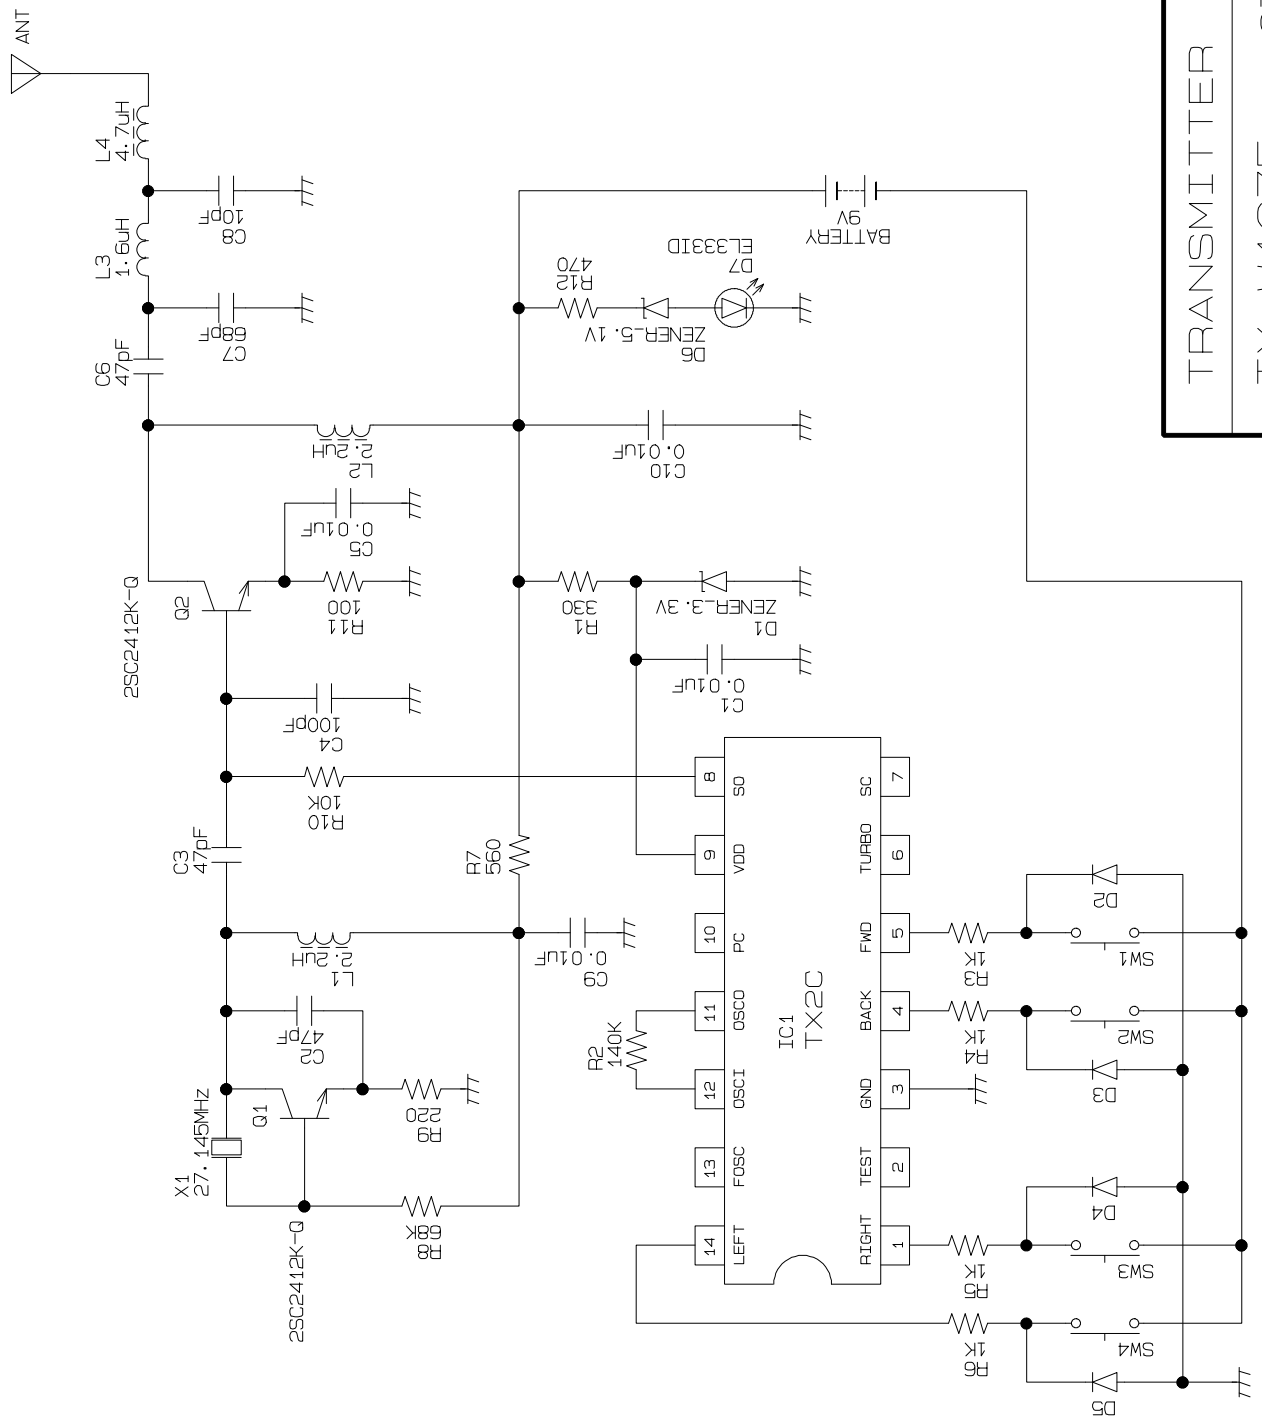

A

B

C

D

TRANSMITTER

TY-W1275 27.145MHZ

Drawing No. T1226 TAIYO KOGYO CO., LTD