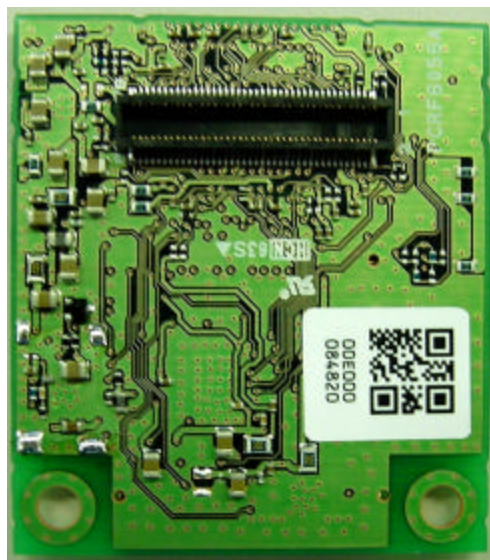

Photos

Front (with shield)

Front (without shield)

Rear (with shield)

Rear (without shield)

Matsushita Electric Industrial Co., Ltd.
FCC ID: ACJ XANP07VKA1

Antenna: Front

Antenna: Rear