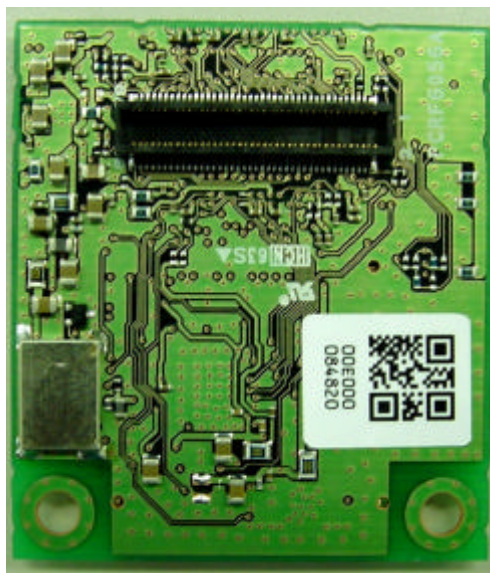

Photos

Front (with shield)

Front (without shield)

Rear (with shield)

Rear (without shield)

Matsushita Electric Industrial Co., Ltd.
FCC ID: ACJ XANP07VKA1

Antenna: Front

Antenna: Rear