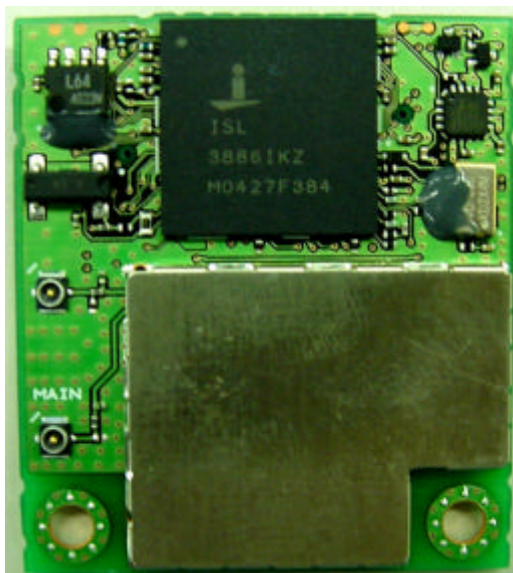

Photos

Front (with shield)

Front (without shield)

Rear (with shield)

Rear (without shield)

Matsushita Electric Industrial Co., Ltd.
FCC ID: ACJ XANP07VKA1

Antenna: Front

Antenna: Rear