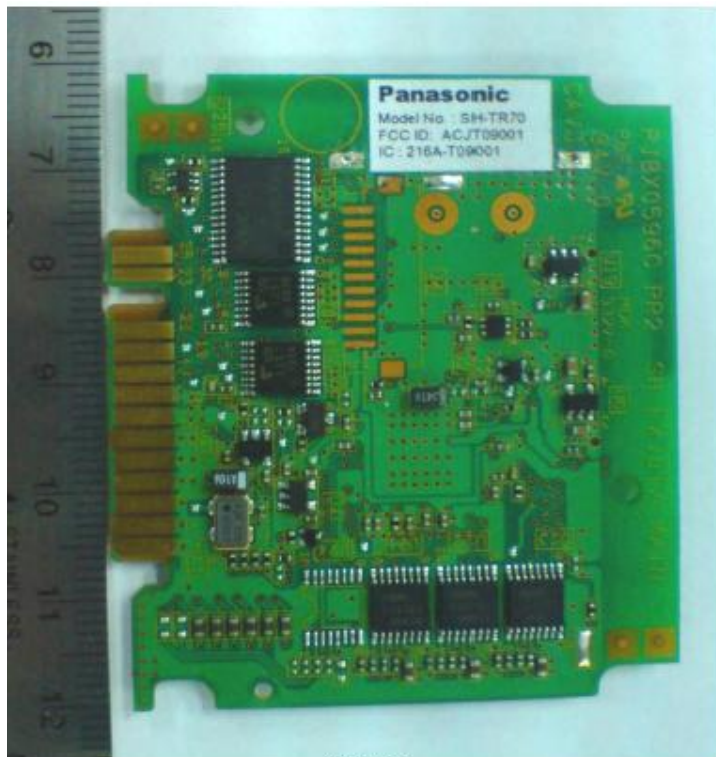

Internal EUT Photographs (SH-TR70)

Shield Removed View

Rear View