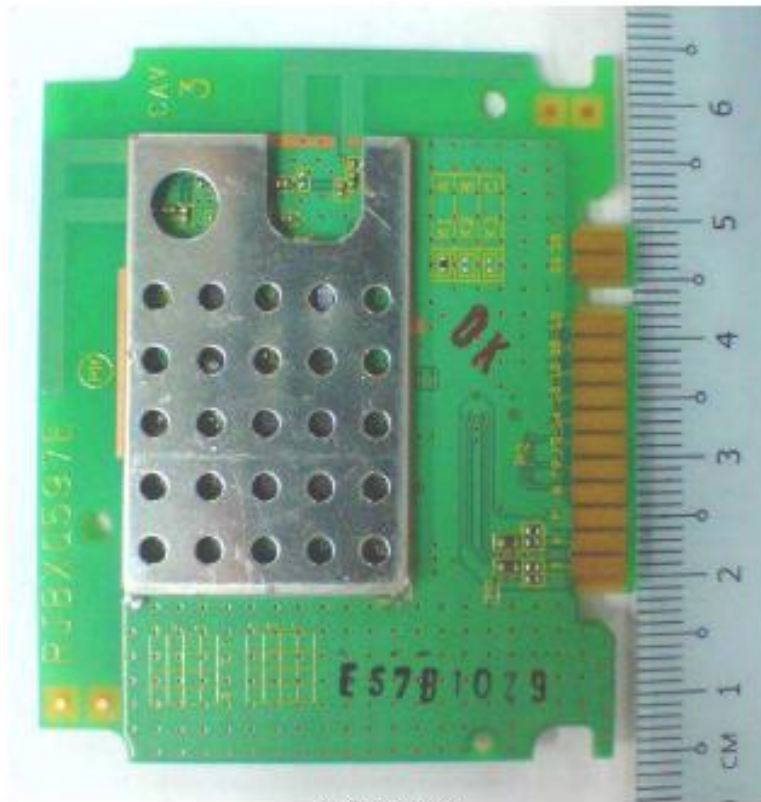

EUT PHOTO FOR RF TRANSCEIVER CARD MODEL SH-FX71

EUT Front View

EUT Rear View