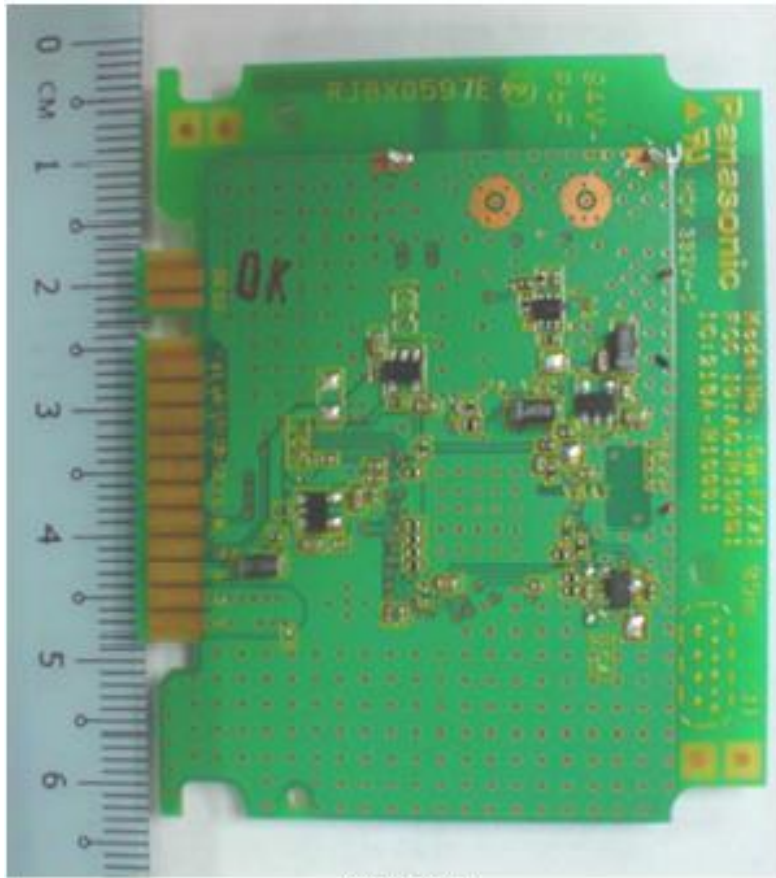

EUT PHOTO FOR RF TRANSCEIVER CARD MODEL SH-FX71

EUT Front View

EUT Rear View