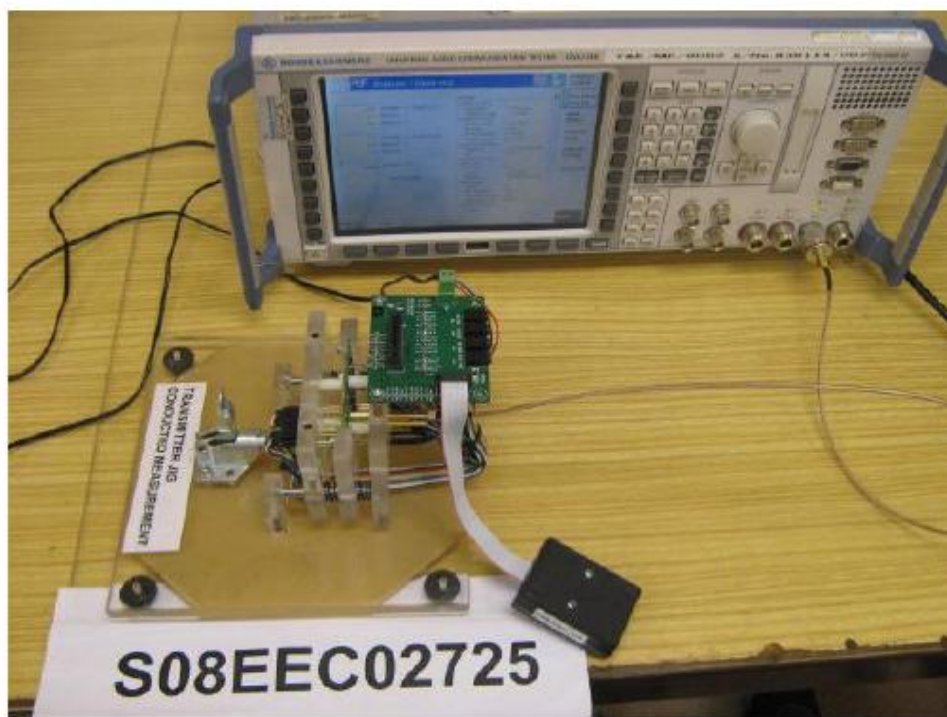

Test setup Photo

FCC ID: ACJR09001

Conducted Emissions Test Setup (Front View)

Conducted Emissions Test Setup (Rear View)

Test setup Photo

FCC ID: ACJR09001

Radiated Emissions Test Setup (Front View)

Radiated Emissions Test Setup (Rear View)

Test setup Photo

FCC ID: ACJR09001

Spectrum Bandwidth (6dB Bandwidth Measurement) Test Setup

Maximum Peak Power Test Setup

Test setup Photo

FCC ID: ACJR09001

RF Conducted Spurious Emissions Test Setup

Band Edge Compliance (Conducted) Test Setup

Test setup Photo

FCC ID: ACJR09001

Band Edge Compliance (Radiated) Test Setup

Peak Power Spectral Density Test Setup

Test setup Photo

FCC ID: ACJR09001