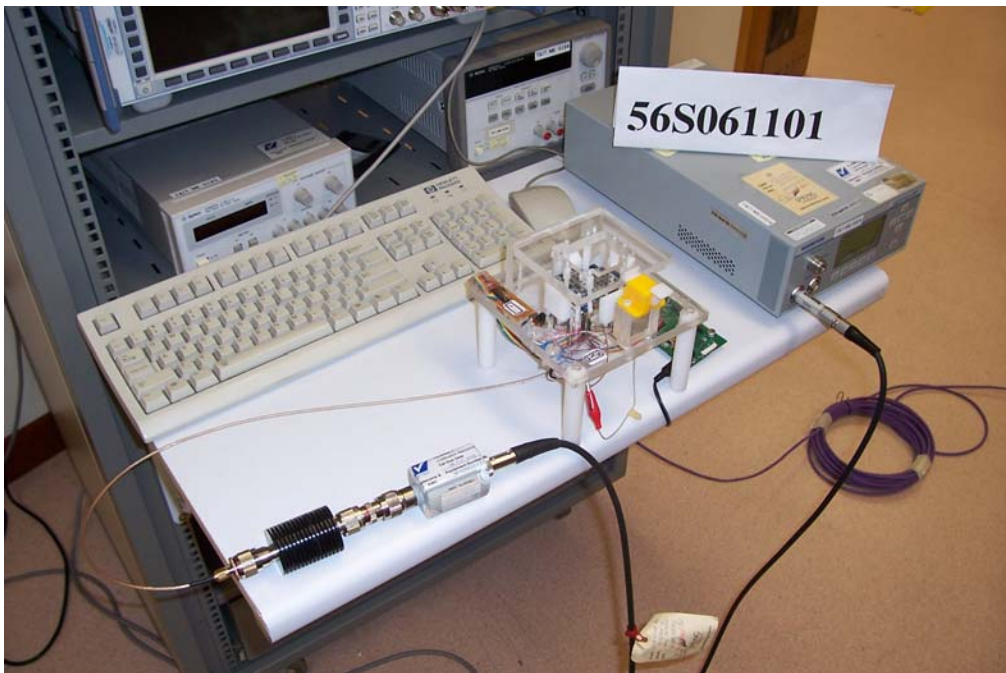

Test Setup

Conducted Emissions Test Setup (Front View)

Conducted Emissions Test Setup (Rear View)

Test Setup

Radiated Emissions Test Setup (Front View)

Radiated Emissions Test Setup (Rear View)

Test Setup

Spectrum Bandwidth (6 dB Bandwidth Measurement) Test Setup

Maximum Peak Power Test Setup

Test Setup

RF Conducted Spurious Emissions Test Setup

Band Edge Compliance (Conduced) Test Setup

Test Setup

Band Edge Compliance (Radiated) Test Setup

Peak Power Spectral Density Test Setup