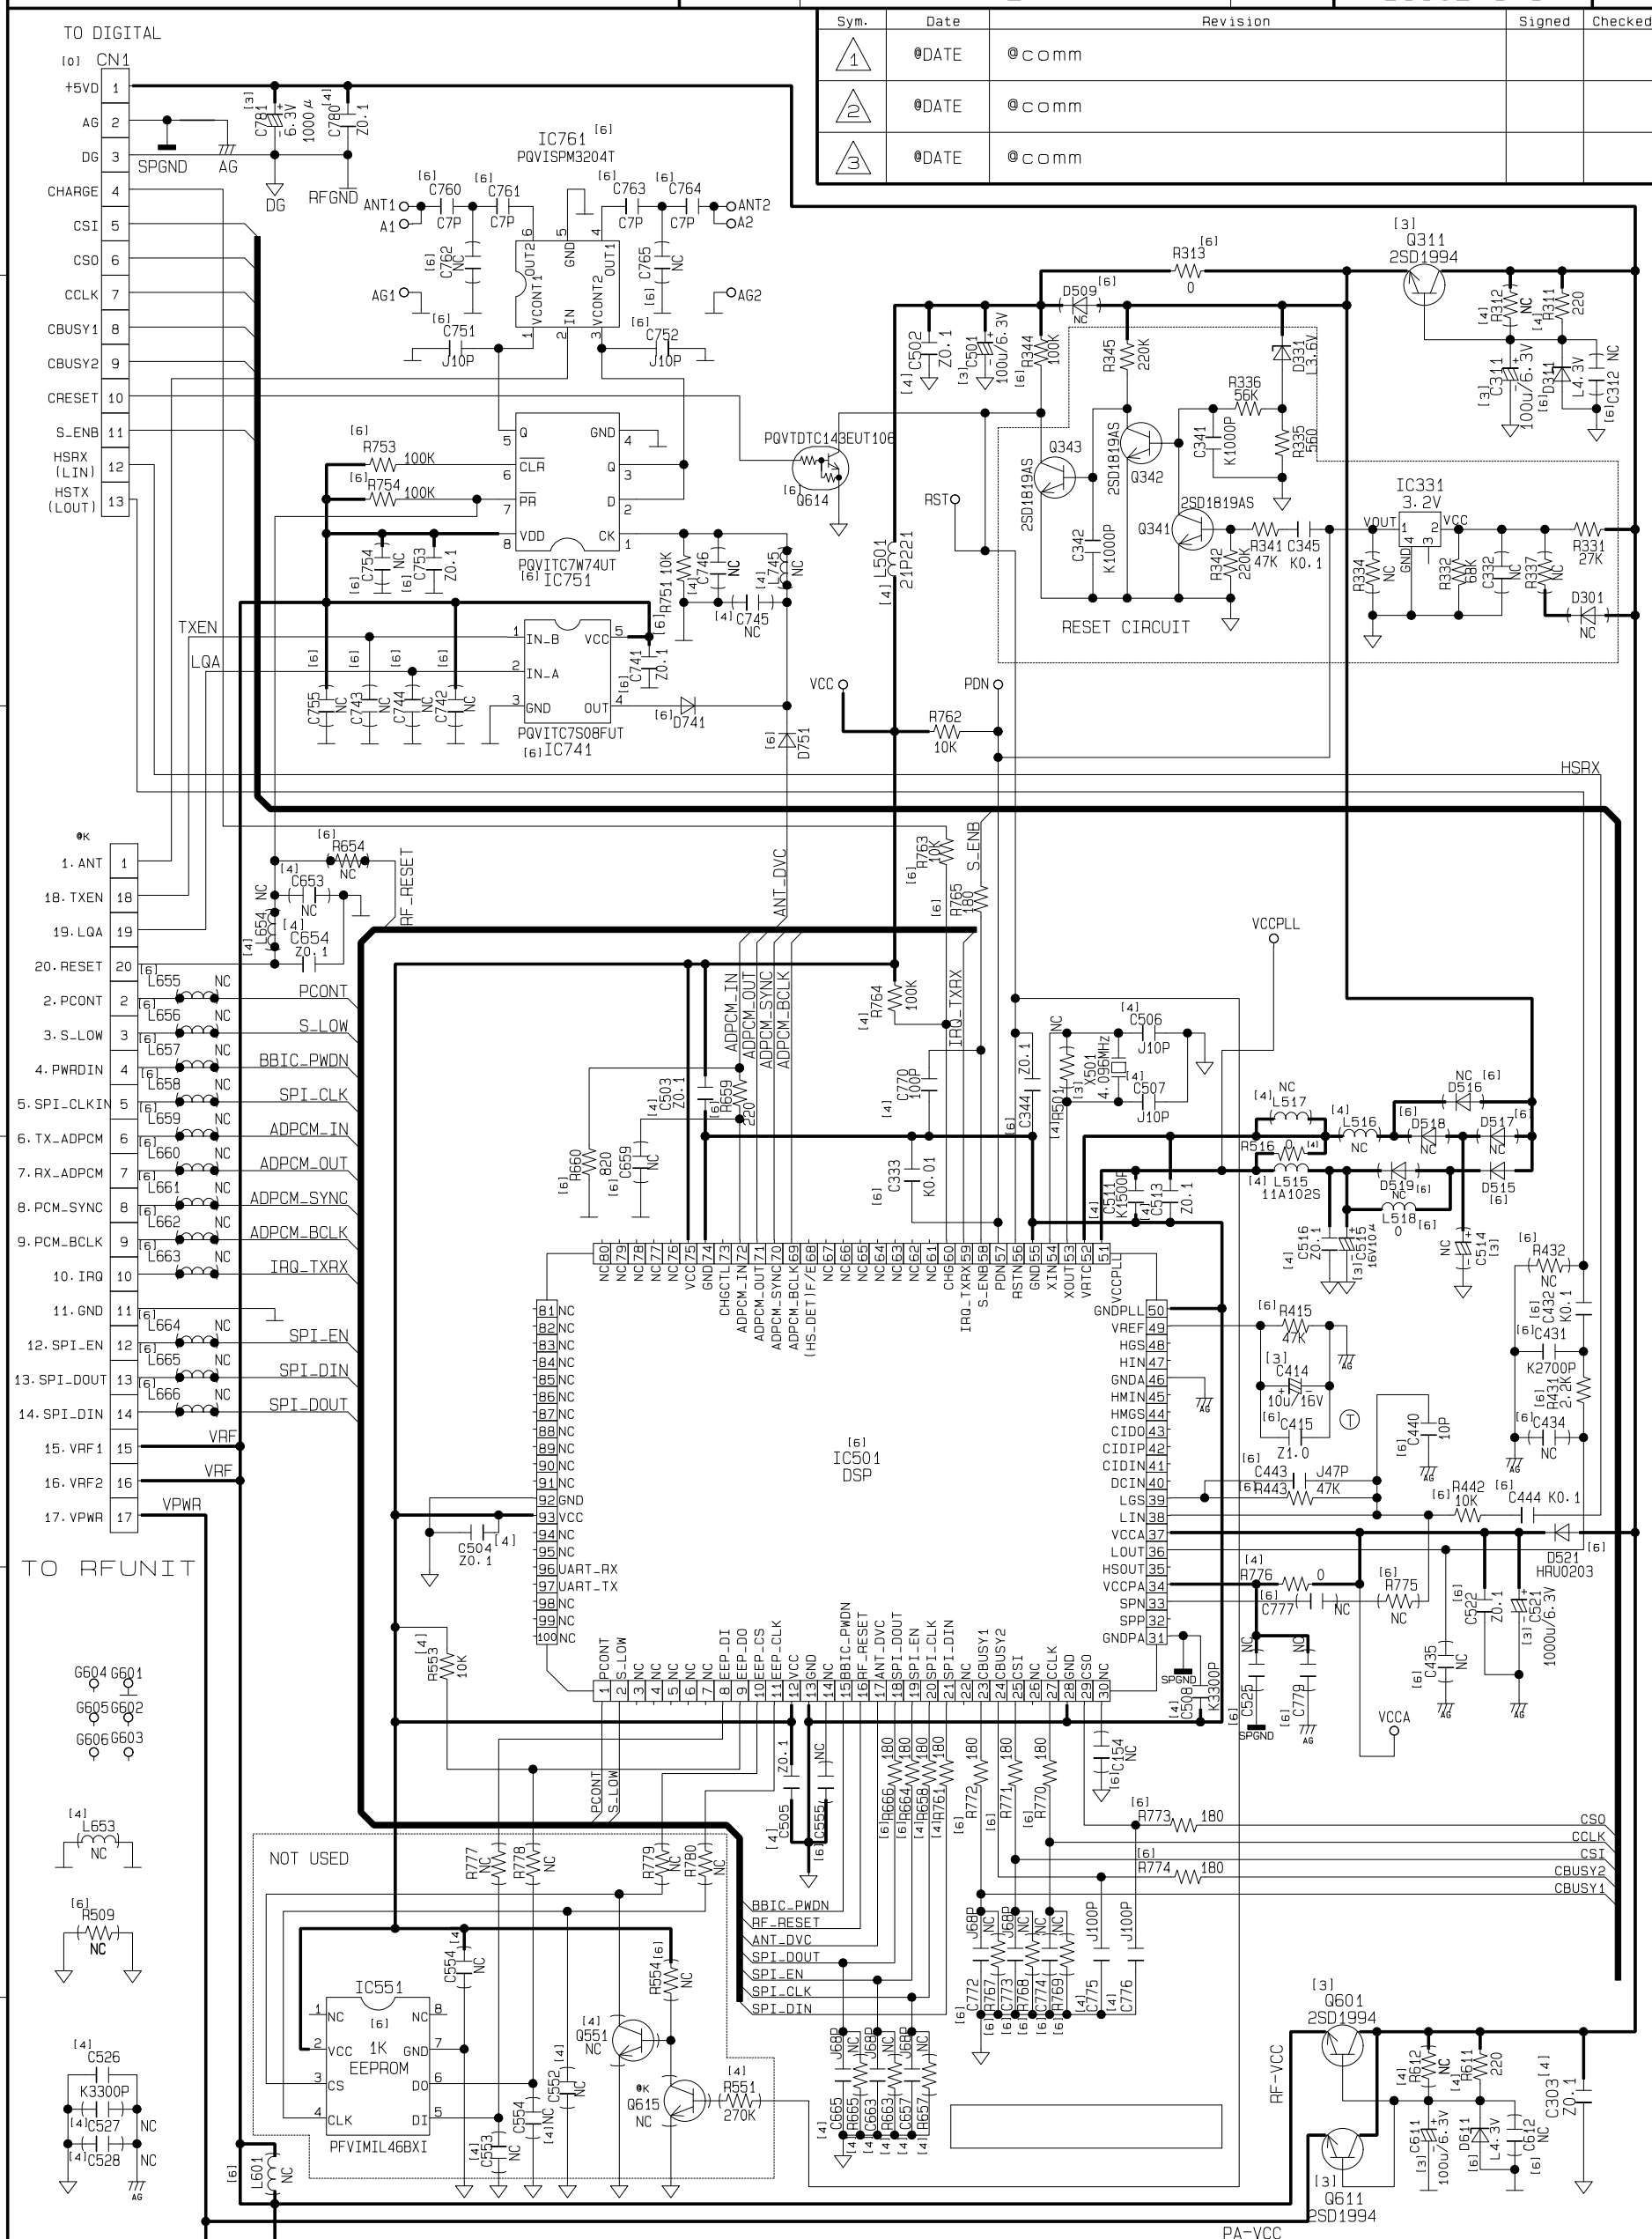

Sym.	Date	Revision	Signed	Checked
①	①DATE	① comm		
②	②DATE	② comm		
③	③DATE	③ comm		

KYUSU MATSUSHITA ELECTRIC CO., LTD TELECOM DIVISION						Model	KX-FPG175
						Name	CORDLESS UNIT
Designed	Drawn	Checked	Approved	Rev.	004	Name	PFLP1366MZA
Y. Tada	Tada	①NAME	①NAME	Code	1	Sheet	PFUP1250MZA
2000.12.18	2001.5.17	①DATE	①DATE				