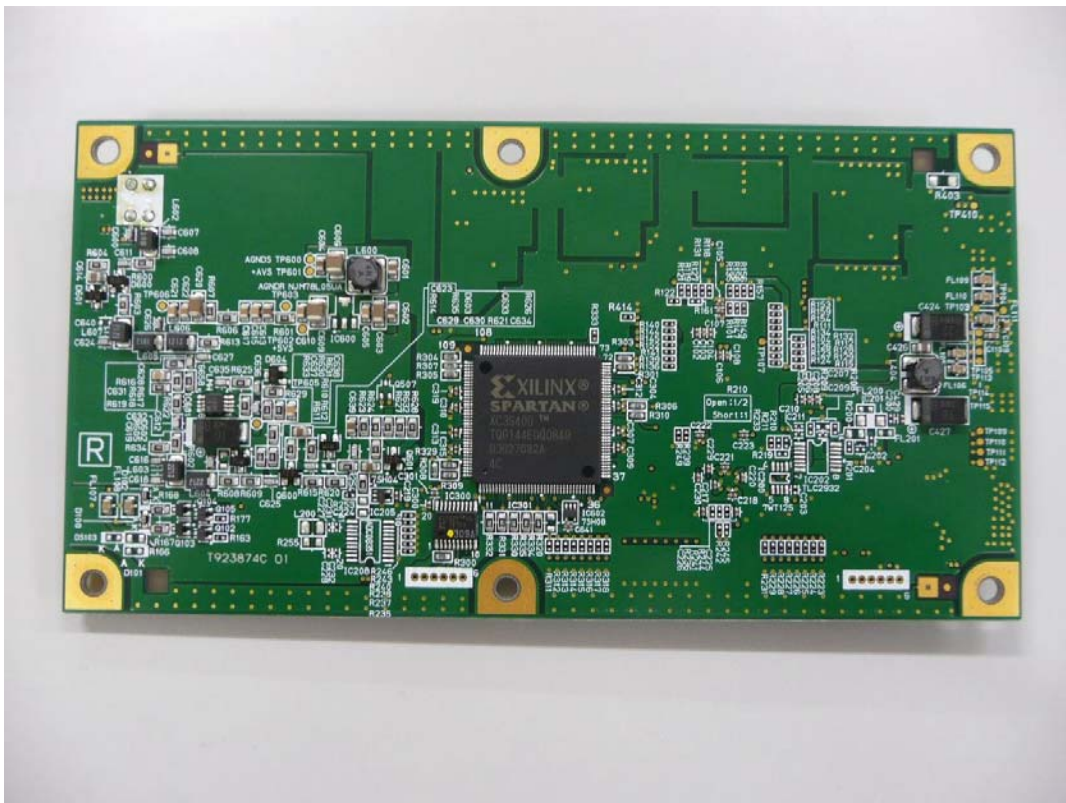

Internal Photo

FCC ID: ACJJT-P100MR1 IC: 216L-JTP100MR1

Over View

Internal Photo

FCC ID: ACJJT-P100MR1 IC: 216L-JTP100MR1

RF Unit (with cover) 1

RF Unit (with cover) 2

Internal Photo

FCC ID: ACJJT-P100MR1 IC: 216L-JTP100MR1

RF Unit (without cover) 1

RF Unit (without cover) 2

Internal Photo

FCC ID: ACJJT-P100MR1 IC: 216L-JTP100MR1

Antenna Location

Antenna Top

Internal Photo

FCC ID: ACJJT-P100MR1 IC: 216L-JTP100MR1

Antenna Bottom