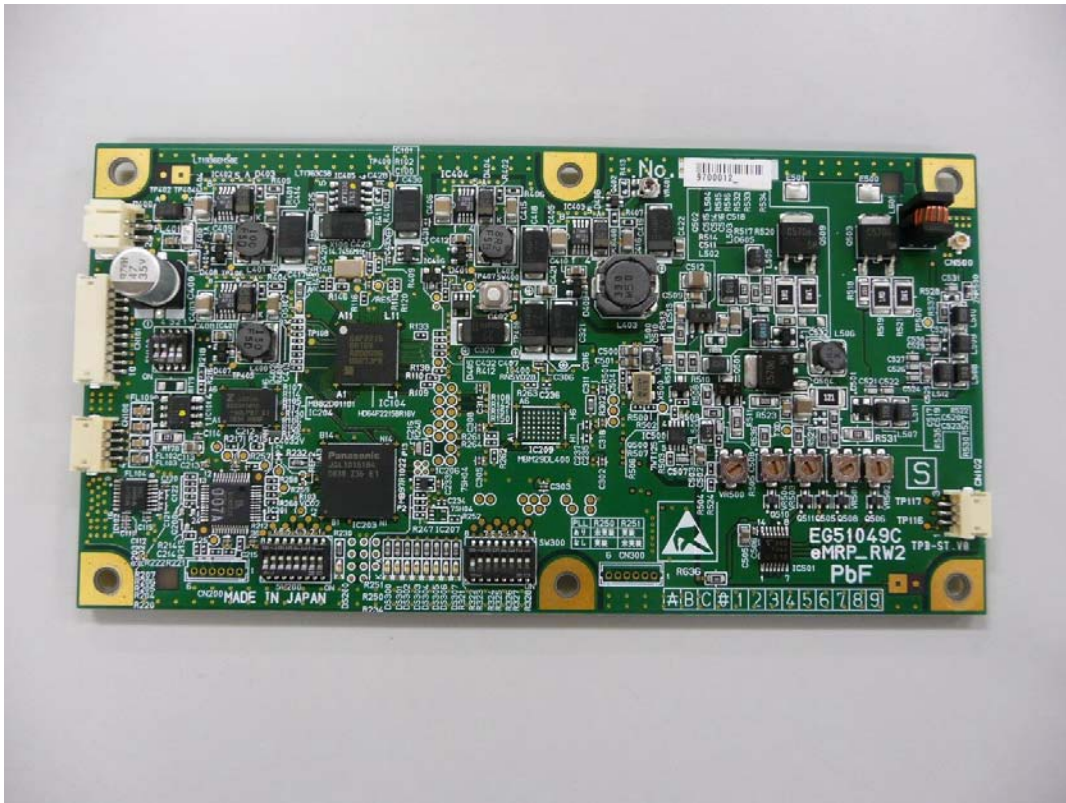

Internal Photo

FCC ID: ACJJT-P100MR1 IC: 216L-JTP100MR1

Over View

Internal Photo

FCC ID: ACJJT-P100MR1 IC: 216L-JTP100MR1

RF Unit (with cover) 1

RF Unit (with cover) 2

Internal Photo

FCC ID: ACJJT-P100MR1 IC: 216L-JTP100MR1

RF Unit (without cover) 1

RF Unit (without cover) 2

Internal Photo

FCC ID: ACJJT-P100MR1 IC: 216L-JTP100MR1

Antenna Location

Antenna Top

Internal Photo

FCC ID: ACJJT-P100MR1 IC: 216L-JTP100MR1

Antenna Bottom