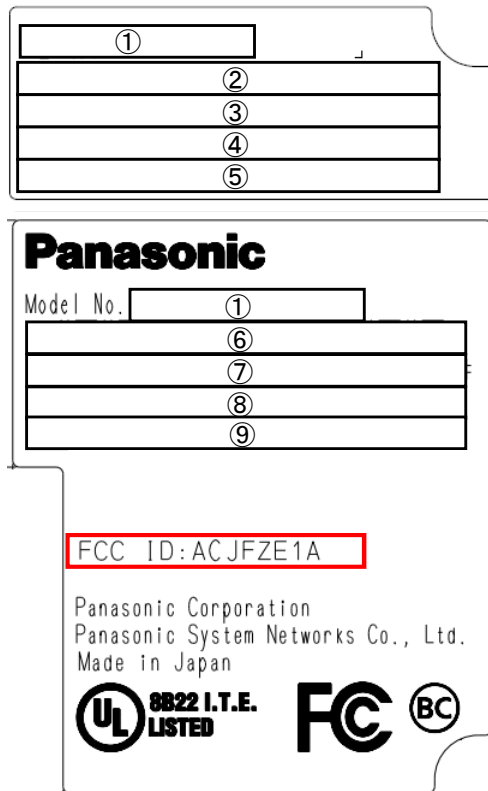

# FZ-E1 FCCID Label and Location

## -FCC ID label

## -Label location

**Battery Area :**  
Battery is placed in rear side of the phone.

**Label Area :**  
This outline drawing shows the label in position within the battery compartment. The label is visible to the user at the point of sale prior to fitting the USIM, battery pack and cover.

- ① Model No
- ② Bar code of Model No
- ③ Version No
- ④ Production Serial No
- ⑤ Bar code of Serial No
- ⑥ Bar code of IMEI
- ⑦ IMEI
- ⑧ Bar code of MEID
- ⑨ MEID

The label is located inside the battery lid (under the battery), and it is permanently attached by glue, so it is not easily removed from the device.