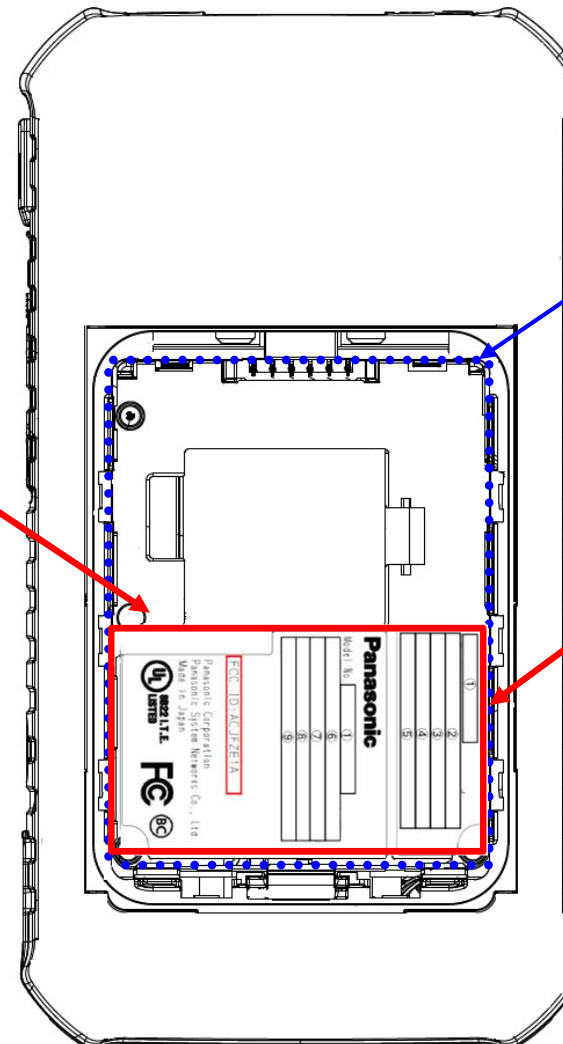

# FZ-E1 FCCID Label and Location

## -FCC ID label

## -Label location

**Battery Area :**  
Battery is placed in rear side of the phone.

**Label Area :**  
This outline drawing shows the label in position within the battery compartment. The label is visible to the user at the point of sale prior to fitting the USIM, battery pack and cover.

- ① Model No
- ② Bar code of Model No
- ③ Version No
- ④ Production Serial No
- ⑤ Bar code of Serial No
- ⑥ Bar code of IMEI
- ⑦ IMEI
- ⑧ Bar code of MEID
- ⑨ MEID

The label is located inside the battery lid (under the battery), and it is permanently attached by glue, so it is not easily removed from the device.