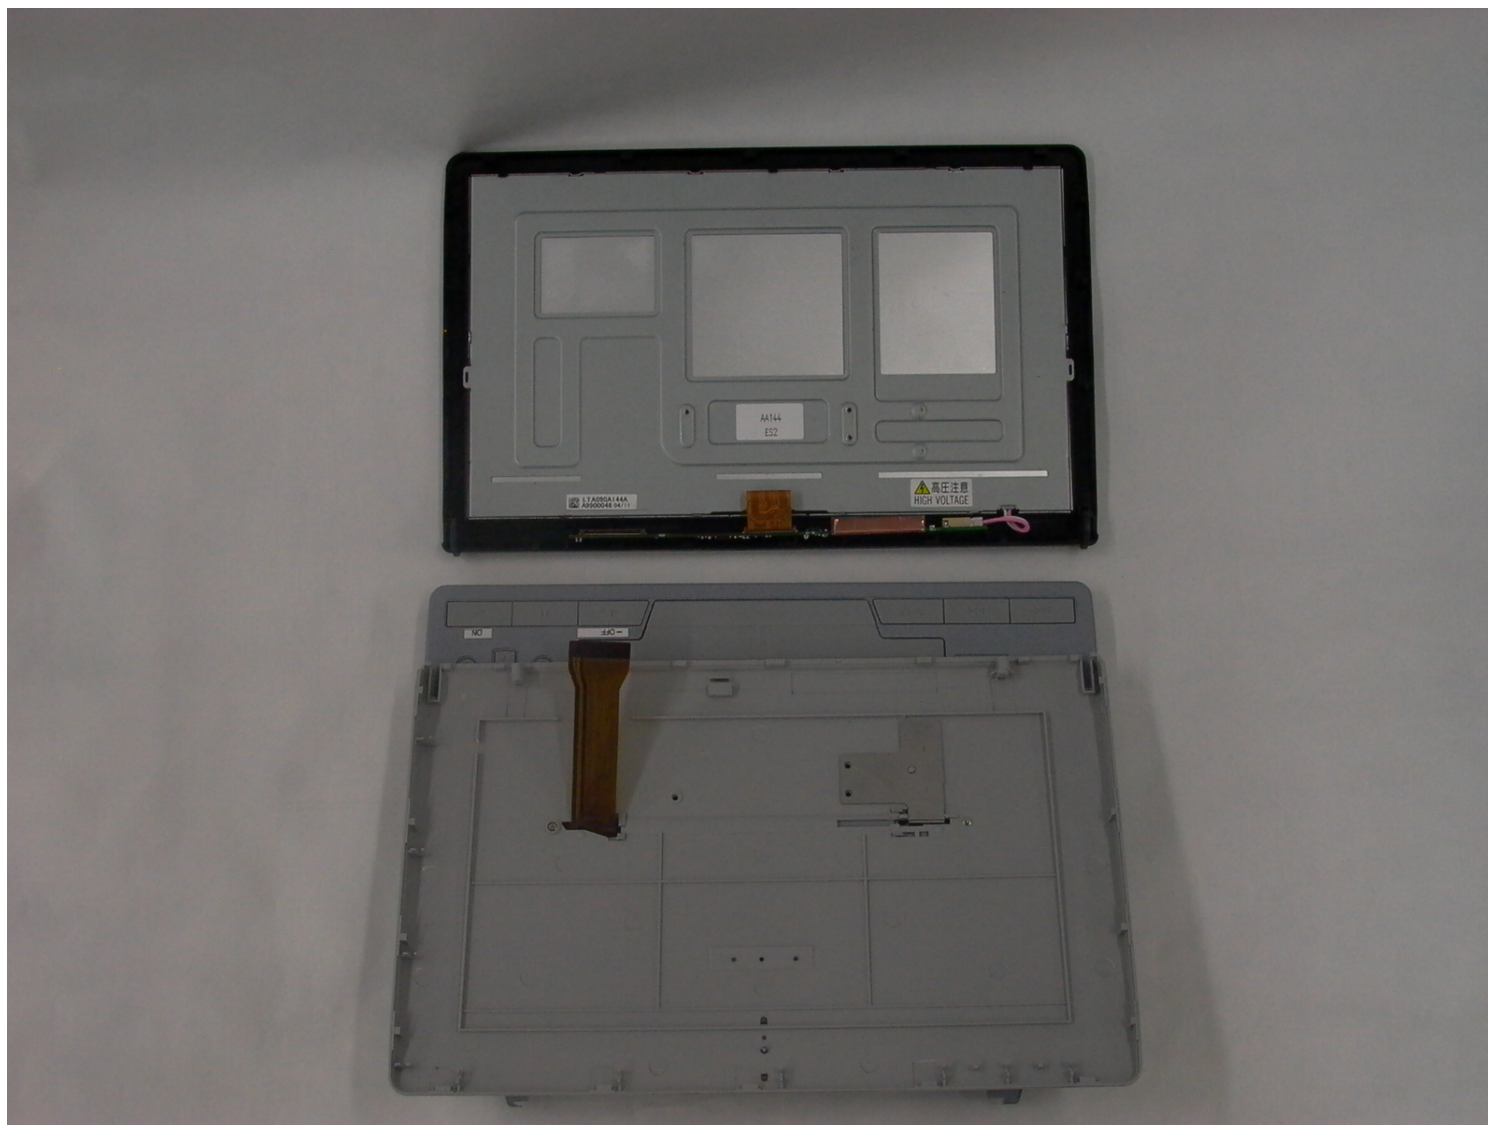

ANNEX 3 - INTERNAL PHOTOS

Matsushita Electric Industrial Co., Ltd.
Portable Portable Portable DVD/CD Player, Model DVD-LX97
FCC ID: ACJDVLDX97
IC: 216A-DVLDX97

Plot # A3 - 1

ANNEX 3 - INTERNAL PHOTOS

Matsushita Electric Industrial Co., Ltd.
Portable Portable Portable DVD/CD Player, Model DVD-LX97
FCC ID: ACJDVLDLX97
IC: 216A-DVDLX97

Plot # A3 - 2

ANNEX 3 - INTERNAL PHOTOS

Matsushita Electric Industrial Co., Ltd.
Portable Portable Portable DVD/CD Player, Model DVD-LX97
FCC ID: ACJDVDLX97
IC: 216A-DVDLX97

ANNEX 3 - INTERNAL PHOTOS

Matsushita Electric Industrial Co., Ltd.
Portable Portable Portable DVD/CD Player, Model DVD-LX97
FCC ID: ACJDVLDLX97
IC: 216A-DVDLX97

Plot # A3 - 4

ANNEX 3 - INTERNAL PHOTOS

**Matsushita Electric Industrial Co., Ltd.
Portable Portable Portable DVD/CD Player, Model DVD-LX97
FCC ID: ACJDVLDX97
IC: 216A-DVDLX97**

ANNEX 3 - INTERNAL PHOTOS