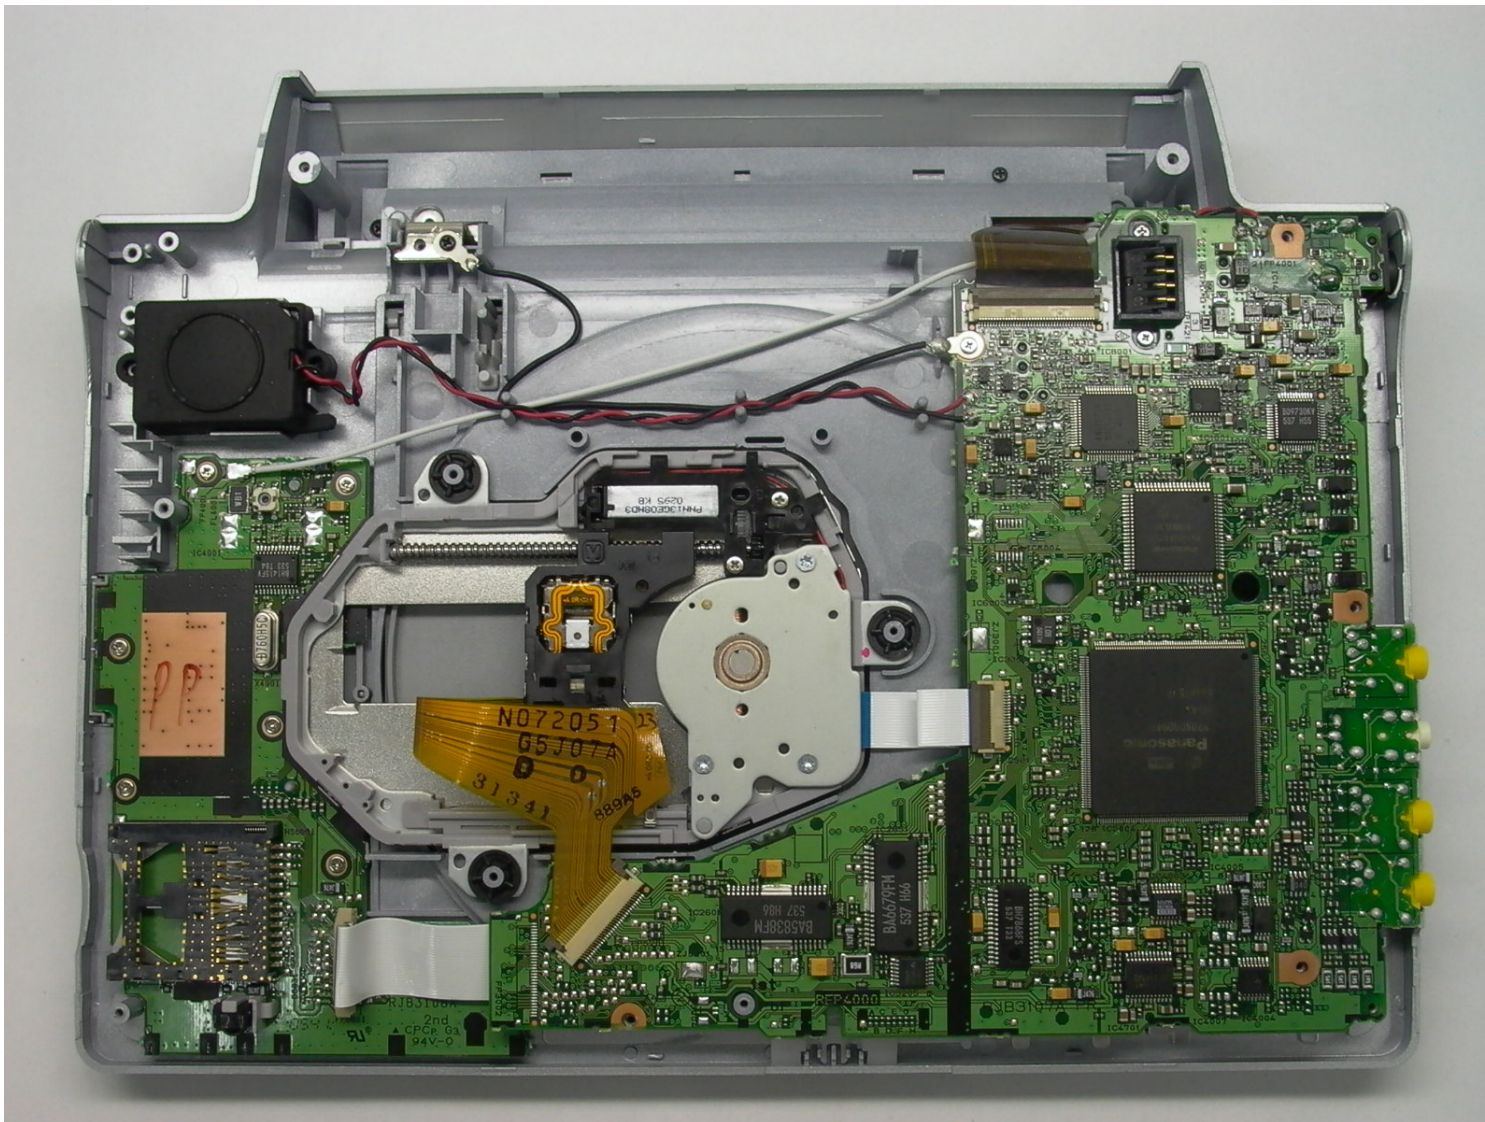

ANNEX 3 - INTERNAL PHOTOS

Matsushita Electric Industrial Co., Ltd.
Portable Portable Portable DVD/CD Player, Model DVD-LX97
FCC ID: ACJDVLDX97
IC: 216A-DVLDX97

Plot # A3 - 1

ANNEX 3 - INTERNAL PHOTOS

Matsushita Electric Industrial Co., Ltd.
Portable Portable Portable DVD/CD Player, Model DVD-LX97
FCC ID: ACJDVLDLX97
IC: 216A-DVDLX97

Plot # A3 - 2

ANNEX 3 - INTERNAL PHOTOS

Matsushita Electric Industrial Co., Ltd.
Portable Portable Portable DVD/CD Player, Model DVD-LX97
FCC ID: ACJDVDLX97
IC: 216A-DVDLX97

ANNEX 3 - INTERNAL PHOTOS

Matsushita Electric Industrial Co., Ltd.
Portable Portable Portable DVD/CD Player, Model DVD-LX97
FCC ID: ACJDVLDLX97
IC: 216A-DVDLX97

Plot # A3 - 4

ANNEX 3 - INTERNAL PHOTOS

**Matsushita Electric Industrial Co., Ltd.
Portable Portable Portable DVD/CD Player, Model DVD-LX97
FCC ID: ACJDVLDX97
IC: 216A-DVDLX97**

ANNEX 3 - INTERNAL PHOTOS