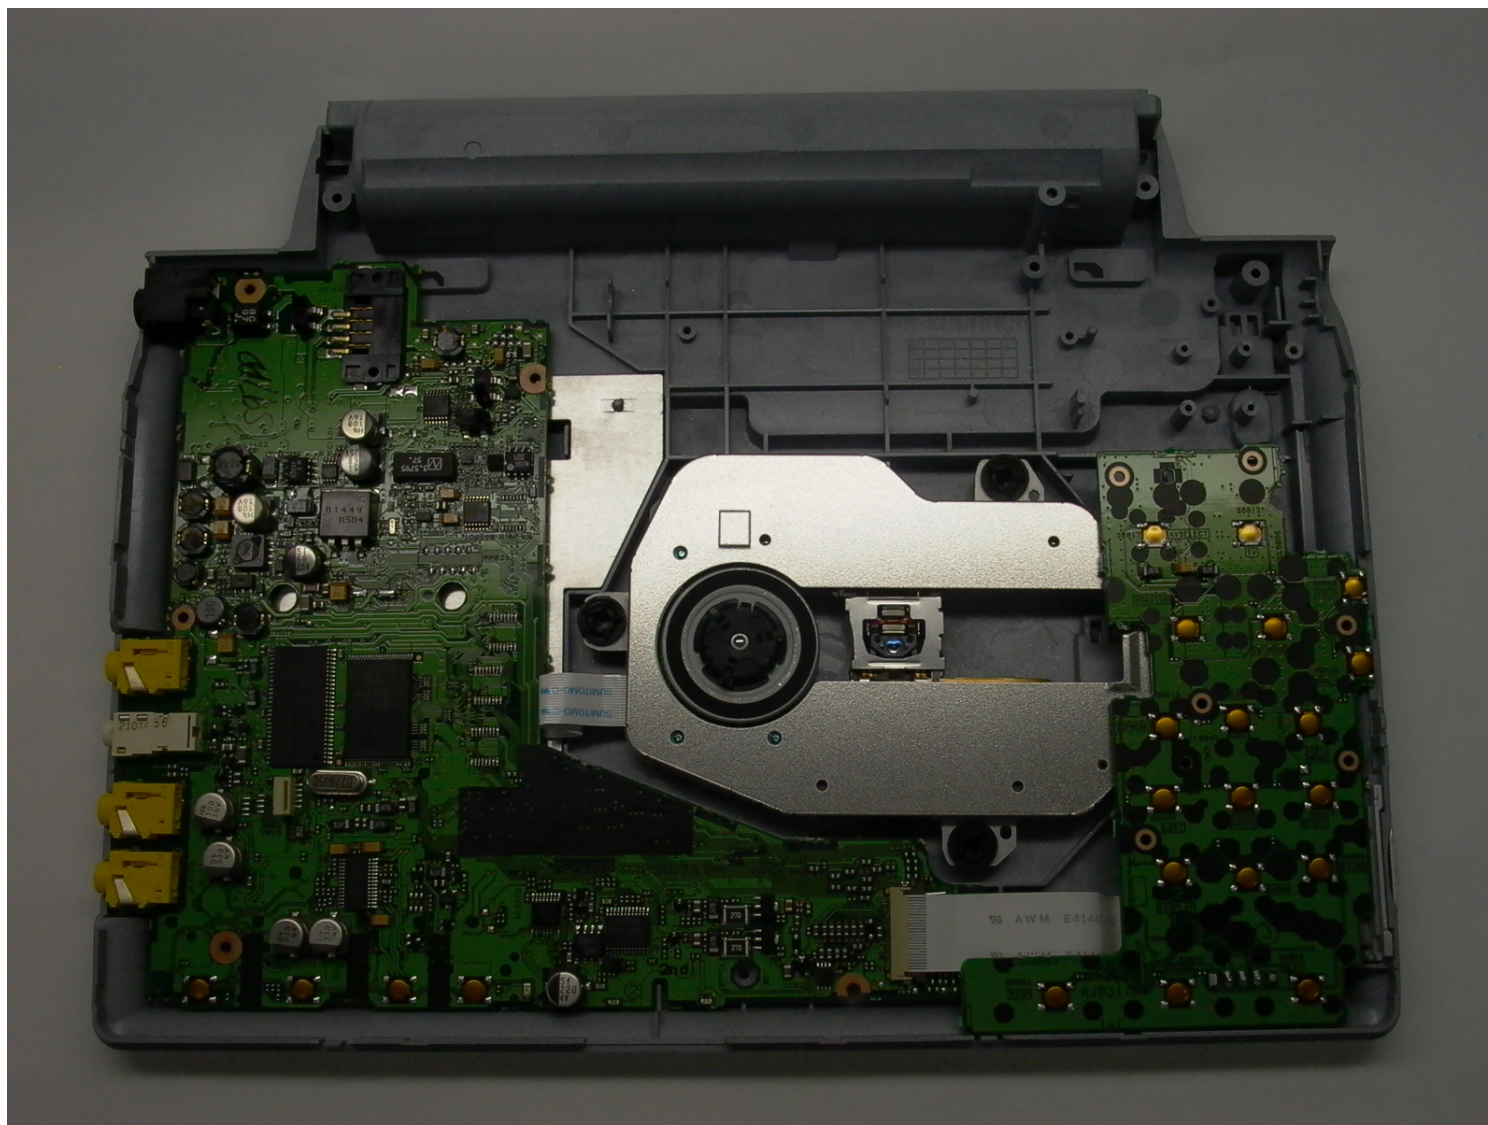

ANNEX 3 - INTERNAL PHOTOS

Matsushita Electric Industrial Co., Ltd.
Portable Portable Portable DVD/CD Player, Model DVD-LX97
FCC ID: ACJDVLDX97
IC: 216A-DVLDX97

Plot # A3 - 1

ANNEX 3 - INTERNAL PHOTOS

Matsushita Electric Industrial Co., Ltd.
Portable Portable Portable DVD/CD Player, Model DVD-LX97
FCC ID: ACJDVLDLX97
IC: 216A-DVDLX97

Plot # A3 - 2

ANNEX 3 - INTERNAL PHOTOS

Matsushita Electric Industrial Co., Ltd.
Portable Portable Portable DVD/CD Player, Model DVD-LX97
FCC ID: ACJDVDLX97
IC: 216A-DVDLX97

ANNEX 3 - INTERNAL PHOTOS

Matsushita Electric Industrial Co., Ltd.
Portable Portable Portable DVD/CD Player, Model DVD-LX97
FCC ID: ACJDVLDLX97
IC: 216A-DVDLX97

Plot # A3 - 4

ANNEX 3 - INTERNAL PHOTOS

**Matsushita Electric Industrial Co., Ltd.
Portable Portable Portable DVD/CD Player, Model DVD-LX97
FCC ID: ACJDVLDX97
IC: 216A-DVDLX97**

ANNEX 3 - INTERNAL PHOTOS