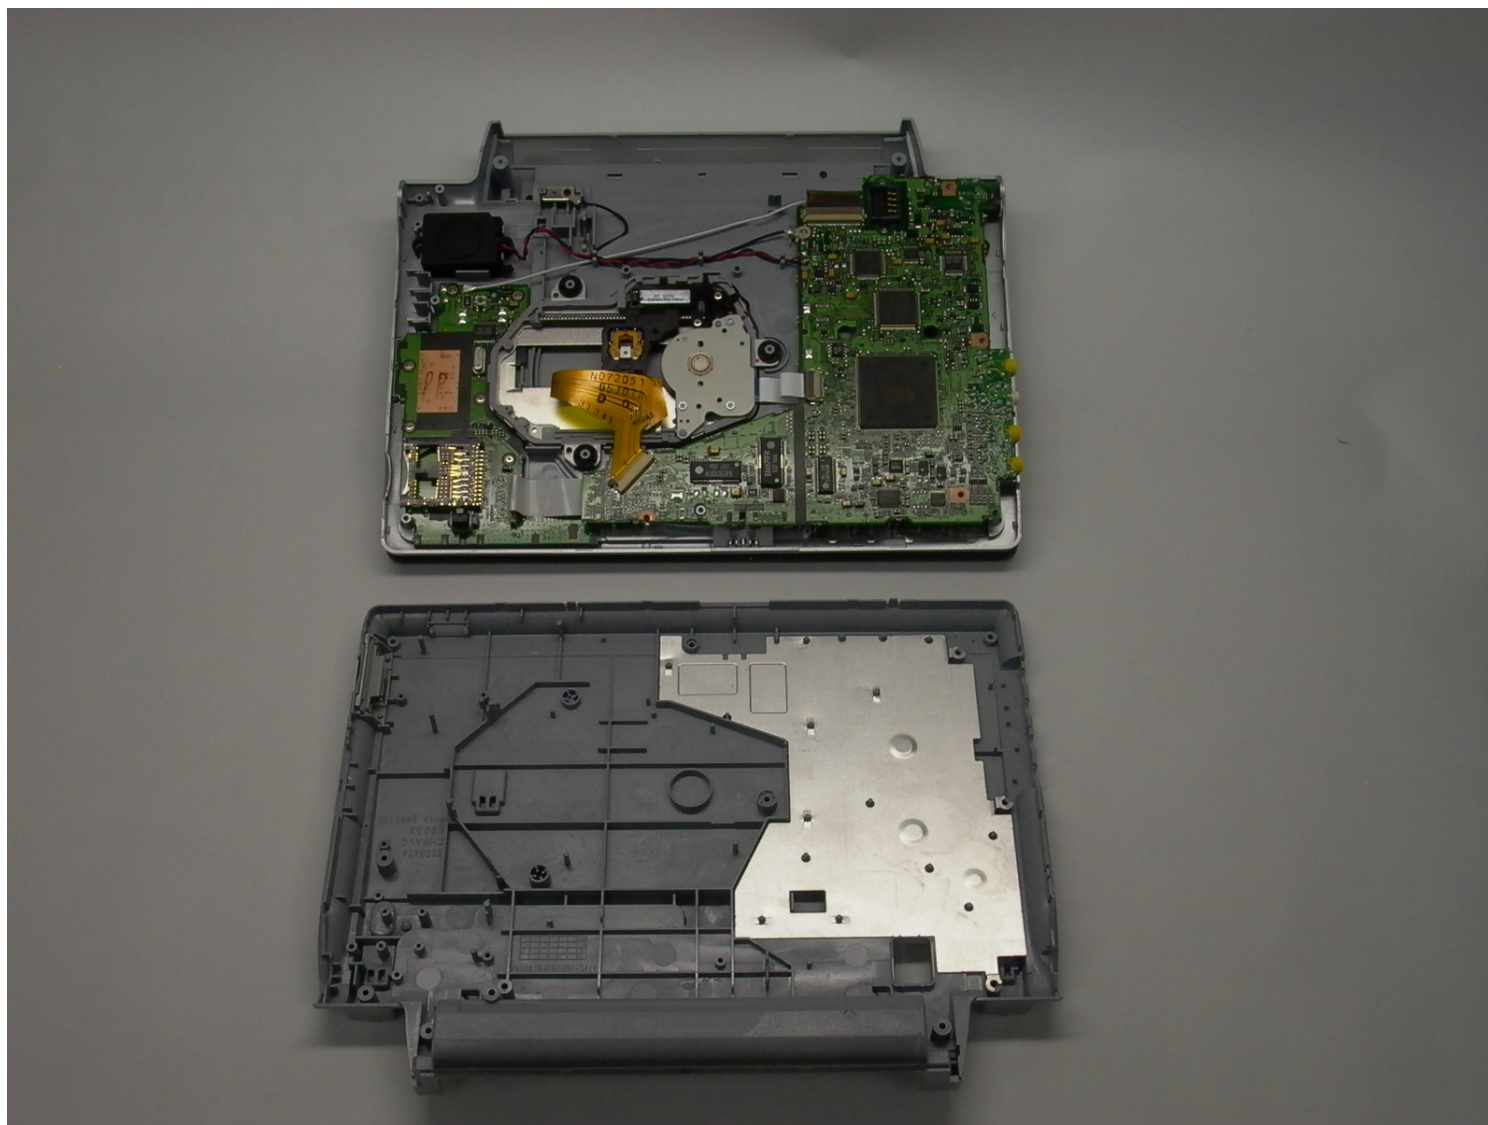

ANNEX 3 - INTERNAL PHOTOS

Matsushita Electric Industrial Co., Ltd.
Portable Portable Portable DVD/CD Player, Model DVD-LX97
FCC ID: ACJDVLDX97
IC: 216A-DVLDX97

Plot # A3 - 1

ANNEX 3 - INTERNAL PHOTOS

Matsushita Electric Industrial Co., Ltd.
Portable Portable Portable DVD/CD Player, Model DVD-LX97
FCC ID: ACJDVLDLX97
IC: 216A-DVDLX97

Plot # A3 - 2

ANNEX 3 - INTERNAL PHOTOS

Matsushita Electric Industrial Co., Ltd.
Portable Portable Portable DVD/CD Player, Model DVD-LX97
FCC ID: ACJDVDLX97
IC: 216A-DVDLX97

ANNEX 3 - INTERNAL PHOTOS

Matsushita Electric Industrial Co., Ltd.
Portable Portable Portable DVD/CD Player, Model DVD-LX97
FCC ID: ACJDVLDLX97
IC: 216A-DVDLX97

Plot # A3 - 4

ANNEX 3 - INTERNAL PHOTOS

**Matsushita Electric Industrial Co., Ltd.
Portable Portable Portable DVD/CD Player, Model DVD-LX97
FCC ID: ACJDVLDX97
IC: 216A-DVDLX97**

ANNEX 3 - INTERNAL PHOTOS