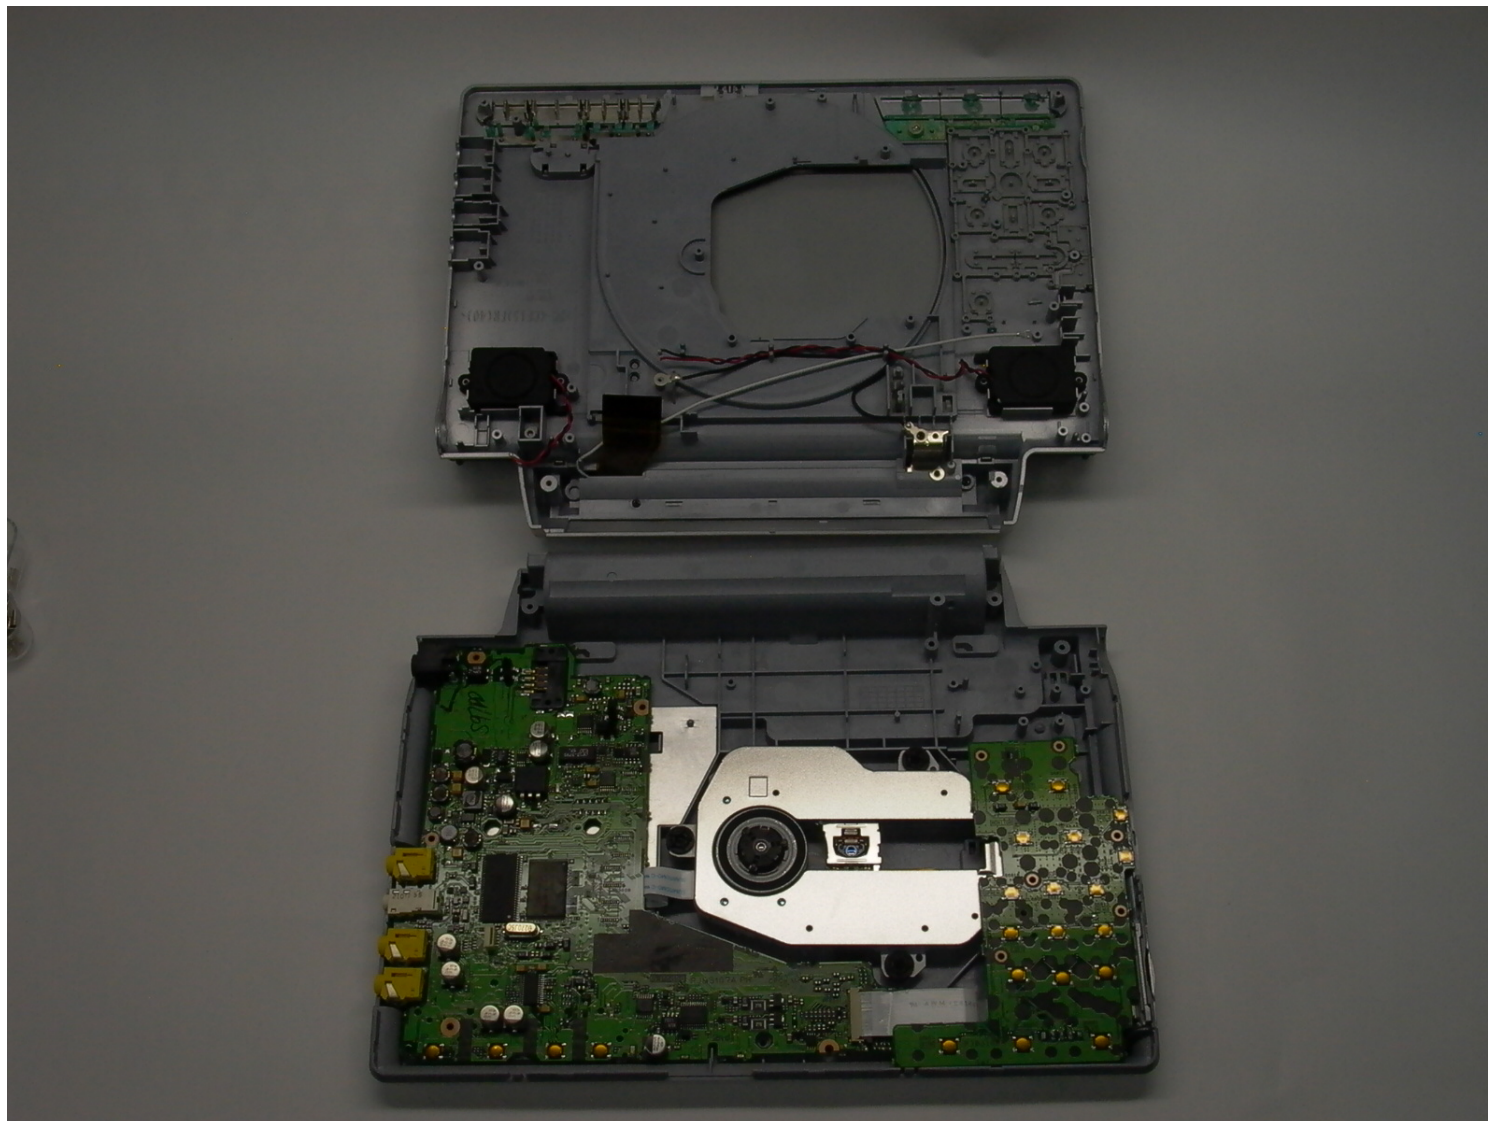

ANNEX 3 - INTERNAL PHOTOS

Matsushita Electric Industrial Co., Ltd.
Portable Portable Portable DVD/CD Player, Model DVD-LX97
FCC ID: ACJDVLDX97
IC: 216A-DVLDX97

Plot # A3 - 1

ANNEX 3 - INTERNAL PHOTOS

Matsushita Electric Industrial Co., Ltd.
Portable Portable Portable DVD/CD Player, Model DVD-LX97
FCC ID: ACJDVLDLX97
IC: 216A-DVDLX97

Plot # A3 - 2

ANNEX 3 - INTERNAL PHOTOS

Matsushita Electric Industrial Co., Ltd.
Portable Portable Portable DVD/CD Player, Model DVD-LX97
FCC ID: ACJDVDLX97
IC: 216A-DVDLX97

ANNEX 3 - INTERNAL PHOTOS

Matsushita Electric Industrial Co., Ltd.
Portable Portable Portable DVD/CD Player, Model DVD-LX97
FCC ID: ACJDVLDLX97
IC: 216A-DVDLX97

Plot # A3 - 4

ANNEX 3 - INTERNAL PHOTOS

**Matsushita Electric Industrial Co., Ltd.
Portable Portable Portable DVD/CD Player, Model DVD-LX97
FCC ID: ACJDVLDX97
IC: 216A-DVDLX97**

ANNEX 3 - INTERNAL PHOTOS