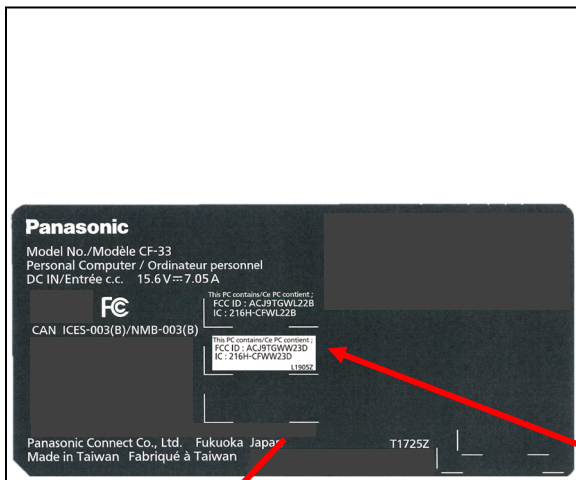

Tablet Computer
Bottom view

**Label for CF-33
(Under the battery pack)**

WWAN FCC ID and IC label is to be affixed to the nameplate using strong adhesive on its backside.

Users can confirm the FCC ID/ ISED certification number on the nameplate when they attach the battery pack.

The label is affixed to the host device using strong adhesive on its backside.