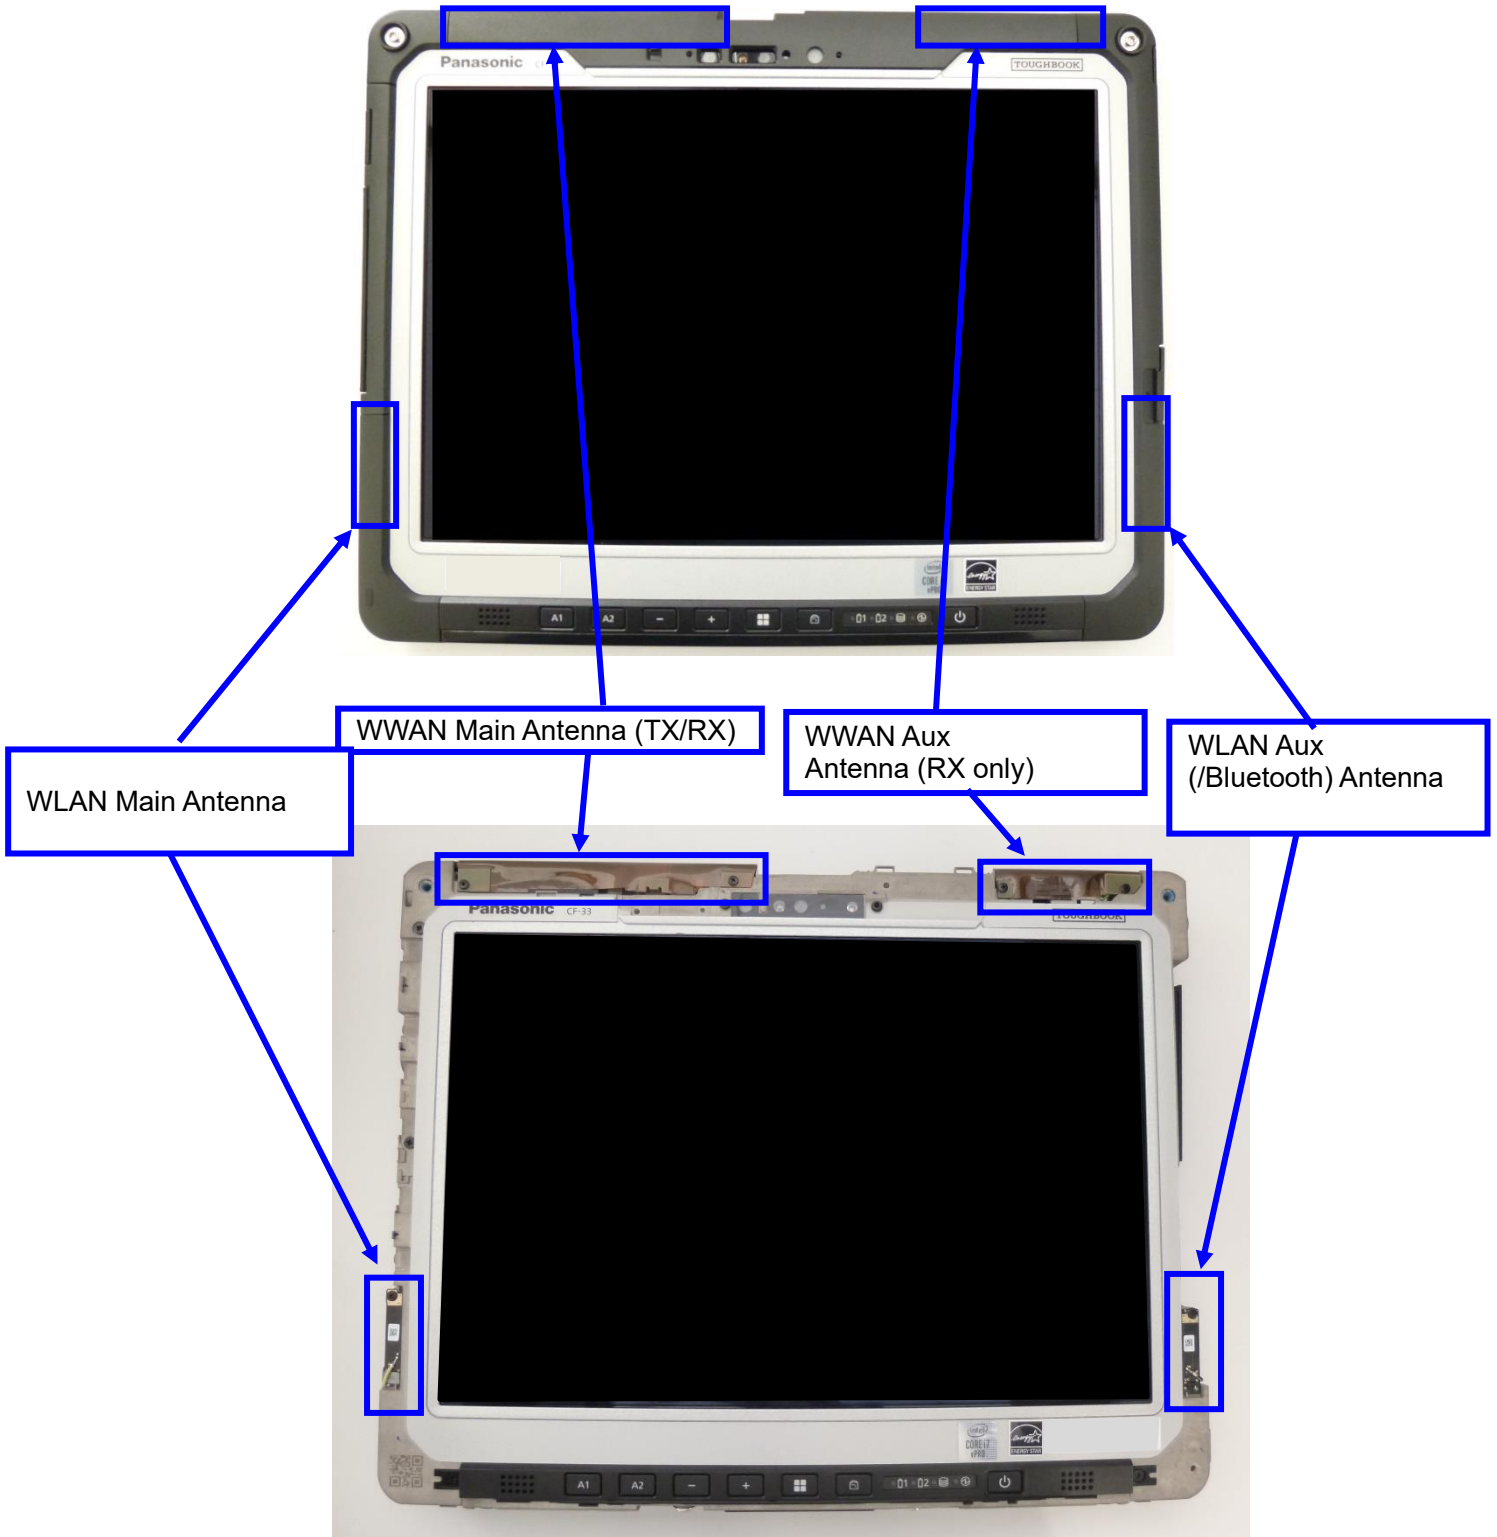

Internal Photos of  
FCC ID: ACJ9TGWW23D / IC: 216H-CFWW23D  
for Host PC: CF-33

With the panel opened

WWAN module  
Model: WW23D  
FCC ID: ACJ9TGWW23D  
IC: 216H-CFWW23D

WLAN/Bluetooth  
module Model: WL22B  
FCC ID: ACJ9TGWL22B  
IC: 216H-CFWL22B

Antenna Location

Fig. 2-4. Antenna Location

WWAN #4th Antenna  
(RX only)

WWAN #3rd Antenna  
(RX only)