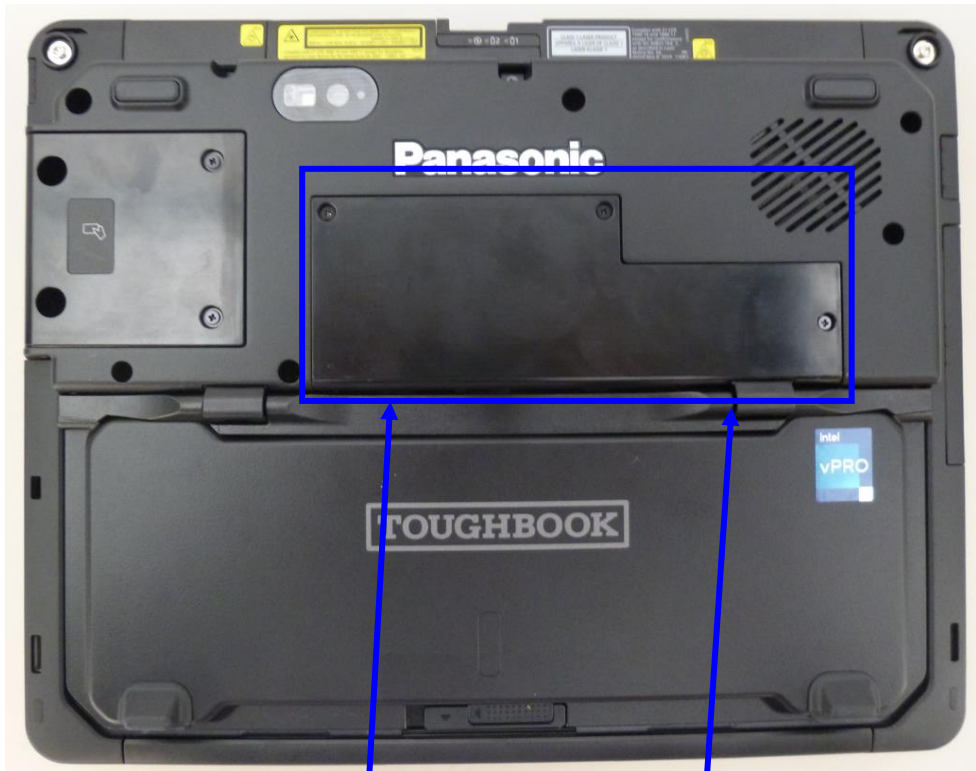

Internal Photos of  
FCC ID: ACJ9TGWW23D / IC: 216H-CFWW23D  
for Host PC: CF-33

With the panel opened

WWAN module  
Model: WW23D  
FCC ID: ACJ9TGWW23D  
IC: 216H-CFWW23D

WLAN/Bluetooth  
module Model: WL22B  
FCC ID: ACJ9TGWL22B  
IC: 216H-CFWL22B

Antenna Location

Fig. 2-4. Antenna Location

WWAN #4th Antenna  
(RX only)

WWAN #3rd Antenna  
(RX only)