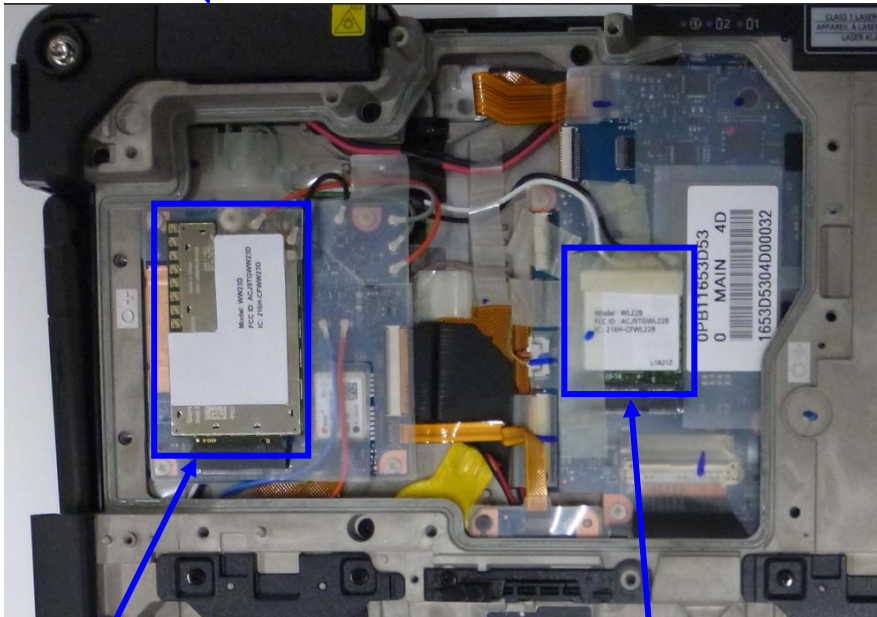

Internal Photos of  
FCC ID: ACJ9TGWW23D / IC: 216H-CFWW23D  
for Host PC: CF-33

With the panel opened

WWAN module  
Model: WW23D  
FCC ID: ACJ9TGWW23D  
IC: 216H-CFWW23D

WLAN/Bluetooth  
module Model: WL22B  
FCC ID: ACJ9TGWL22B  
IC: 216H-CFWL22B