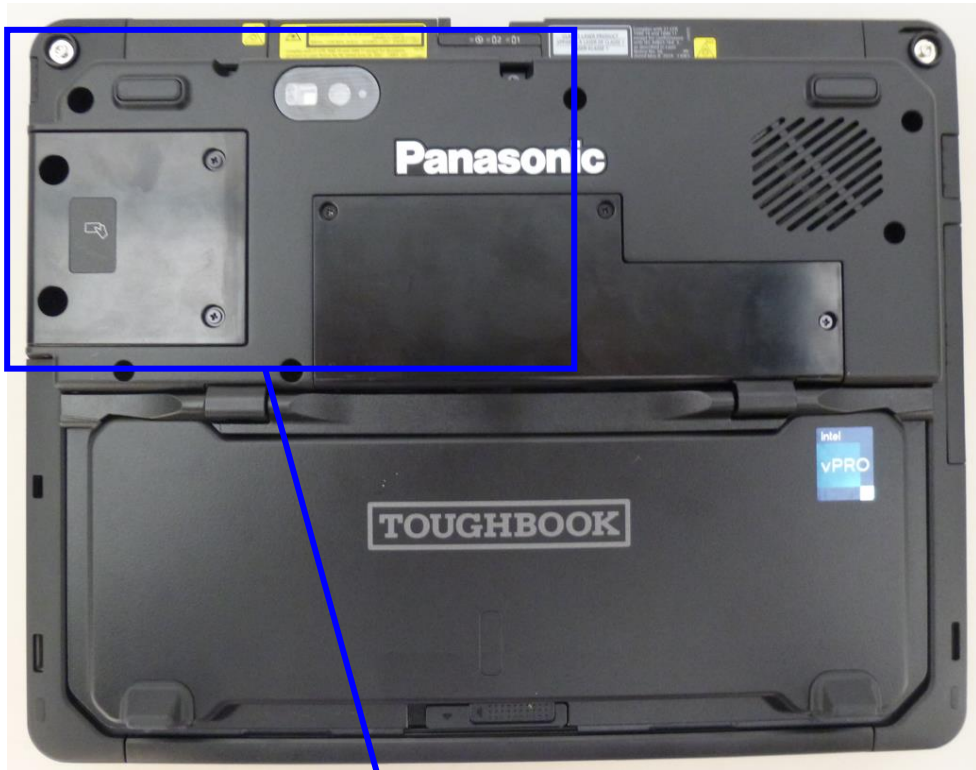

Internal Photos of  
FCC ID: ACJ9TGWW23D / IC: 216H-CFWW23D  
for Host PC: CF-33

With the panel opened

WWAN module  
Model: WW23D  
FCC ID: ACJ9TGWW23D  
IC: 216H-CFWW23D

WLAN/Bluetooth  
module Model: WL22B  
FCC ID: ACJ9TGWL22B  
IC: 216H-CFWL22B