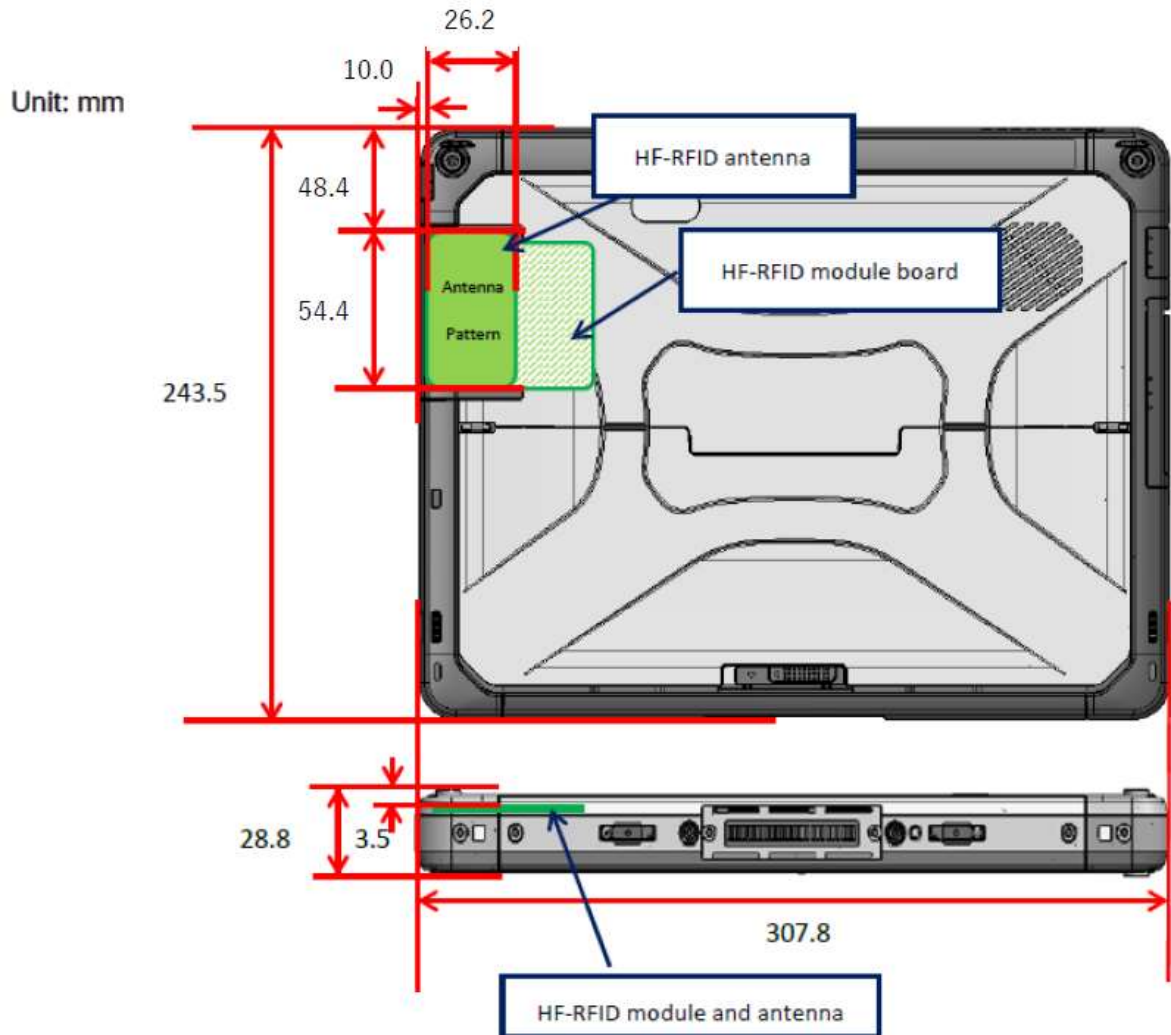

1. DUT Antenna Information