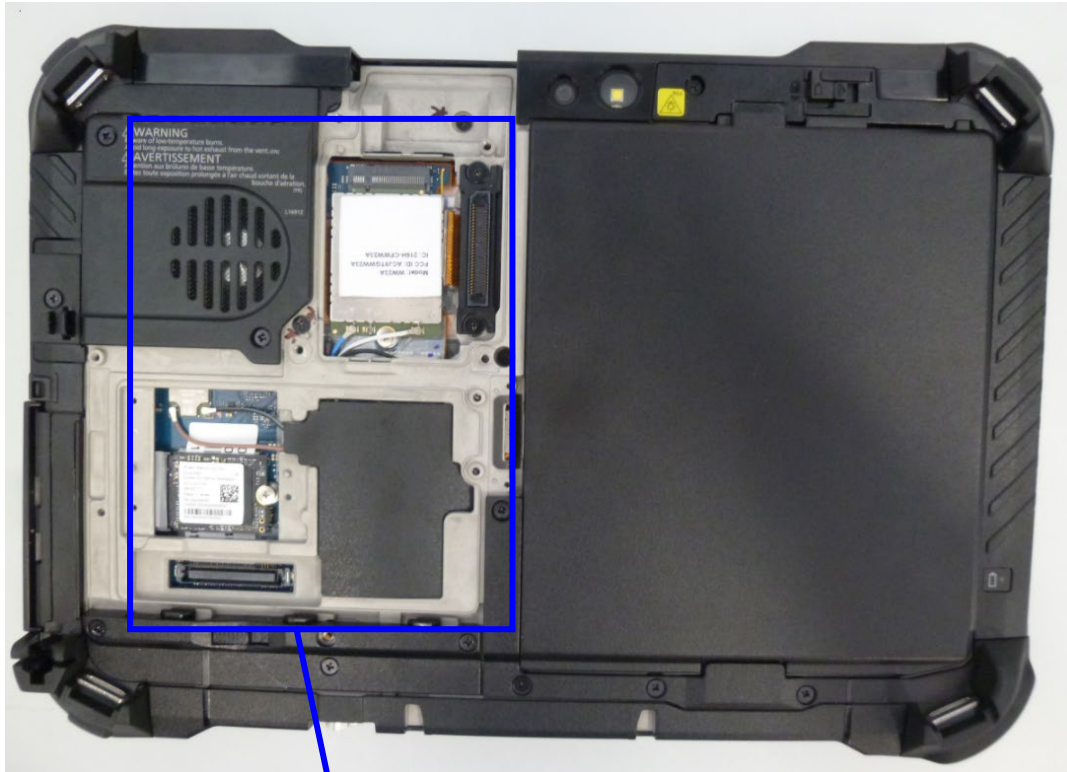

1) Module location

Backside view

The bottom covers are opened.

WWAN module
FCC ID: ACJ9TGWW23A
IC: 216H-CFWW23A

WLAN/Bluetooth module
FCC ID: ACJ9TGWL23C
IC: 216H-CFWL23C

2) Antenna Location

Front view

WWAN TX/RX Antenna
with Proximity Sensor

WLAN main
Antenna

WLAN aux (/Bluetooth)
Antenna