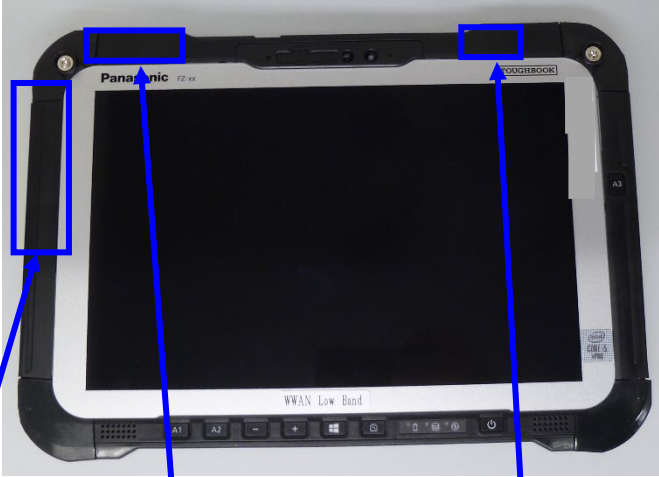

1) Module location

Backside view

The bottom covers are opened.

WWAN module
FCC ID: ACJ9TGWW23A
IC: 216H-CFWW23A

WLAN/Bluetooth module
FCC ID: ACJ9TGWL23C
IC: 216H-CFWL23C

2) Antenna Location

Front view

WWAN TX/RX Antenna
with Proximity Sensor

WLAN main
Antenna

WLAN aux (/Bluetooth)
Antenna