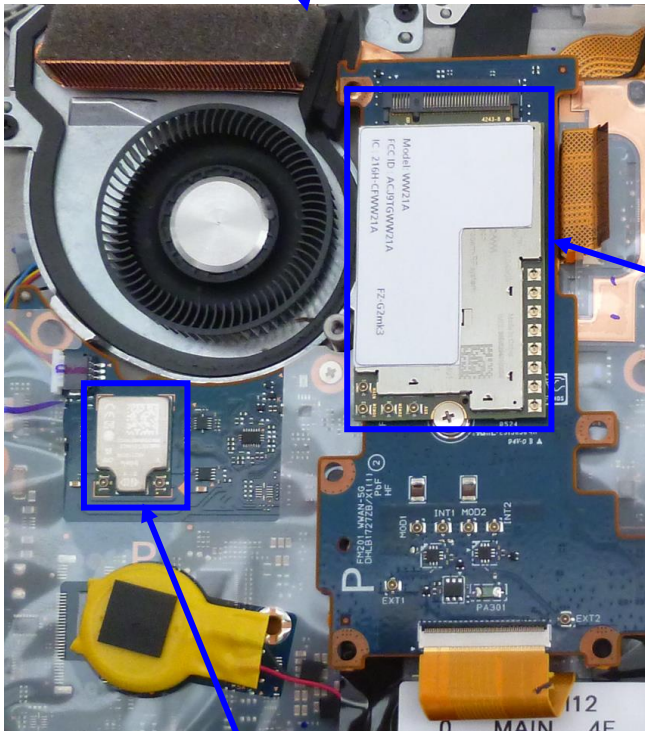

1) Module location

Backside view

WWAN module
FCC ID: ACJ9TGWW21A
IC: 216H-CFWW21A

WLAN/Bluetooth module
FCC ID: ACJ9TGWL23C
IC: 216H-CFWL23C

2) Antenna Location

Front view

WWAN #1 TX/RX Antenna
with Proximity Sensor

WLAN main
Antenna

WLAN aux (/Bluetooth)
Antenna

WWAN #2 TX/RX
Antenna (n41)
with Proximity Sensor