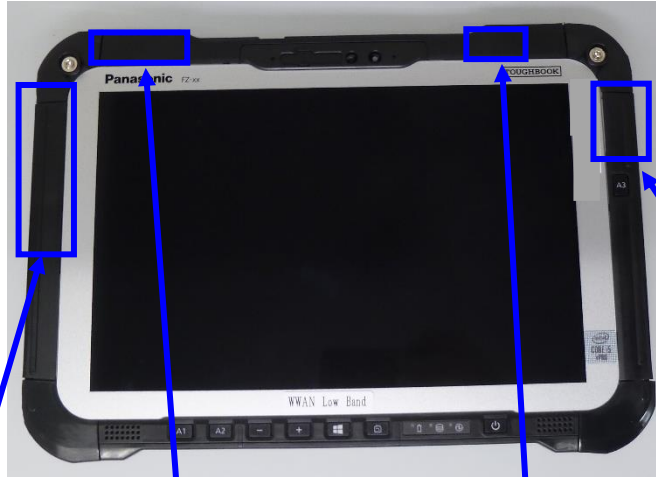

1) Module location

Backside view

WWAN module
FCC ID: ACJ9TGWW21A
IC: 216H-CFWW21A

WLAN/Bluetooth module
FCC ID: ACJ9TGWL23C
IC: 216H-CFWL23C

2) Antenna Location

Front view

WWAN #1 TX/RX Antenna
with Proximity Sensor