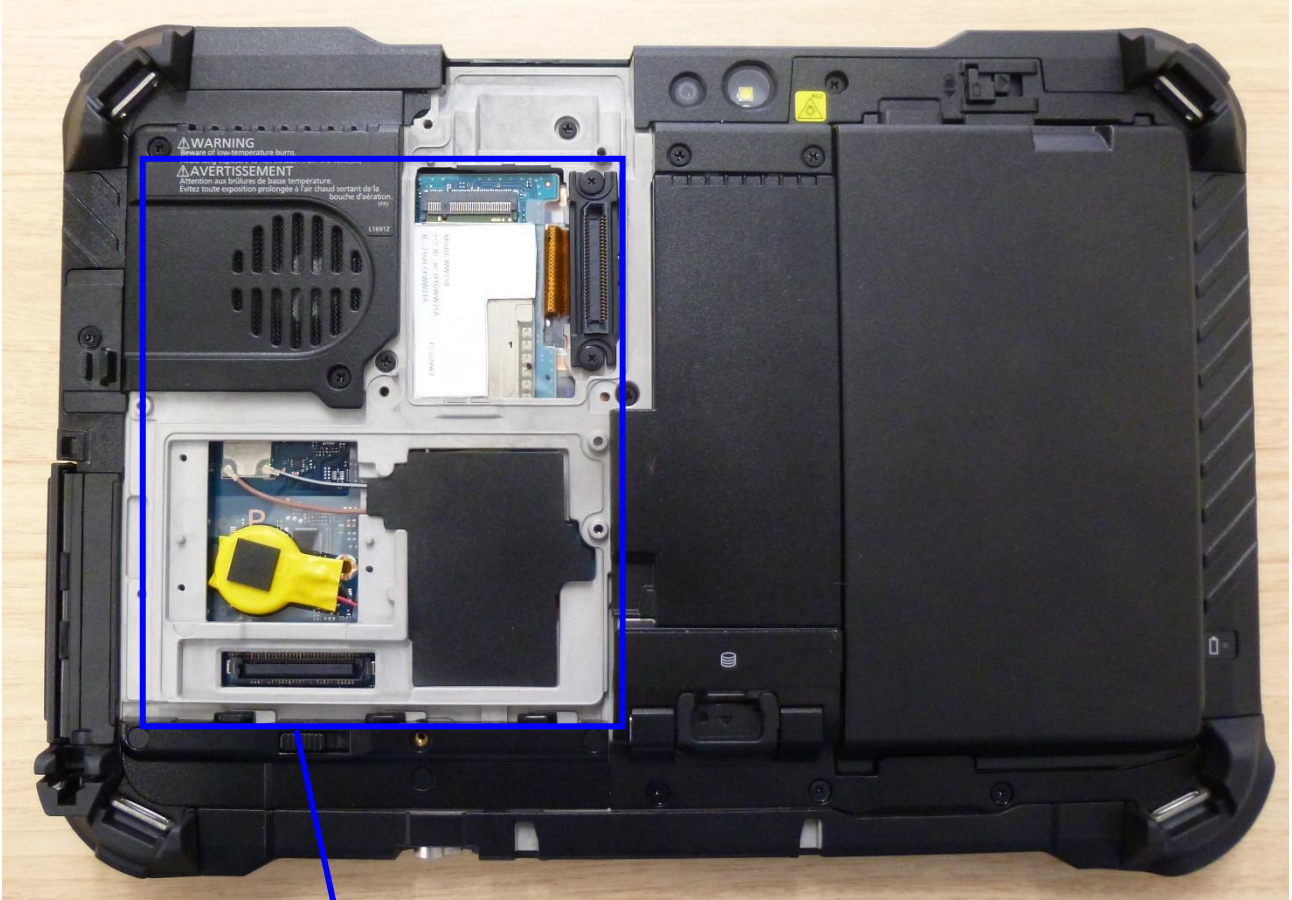

1) Module location

Backside view

WWAN module
FCC ID: ACJ9TGWW21A
IC: 216H-CFWW21A

WLAN/Bluetooth module
FCC ID: ACJ9TGWL23C
IC: 216H-CFWL23C

2) Antenna Location

Front view

WWAN #1 TX/RX Antenna
with Proximity Sensor

WLAN main
Antenna

WLAN aux (/Bluetooth)
Antenna

WWAN #2 TX/RX
Antenna (n41)
with Proximity Sensor