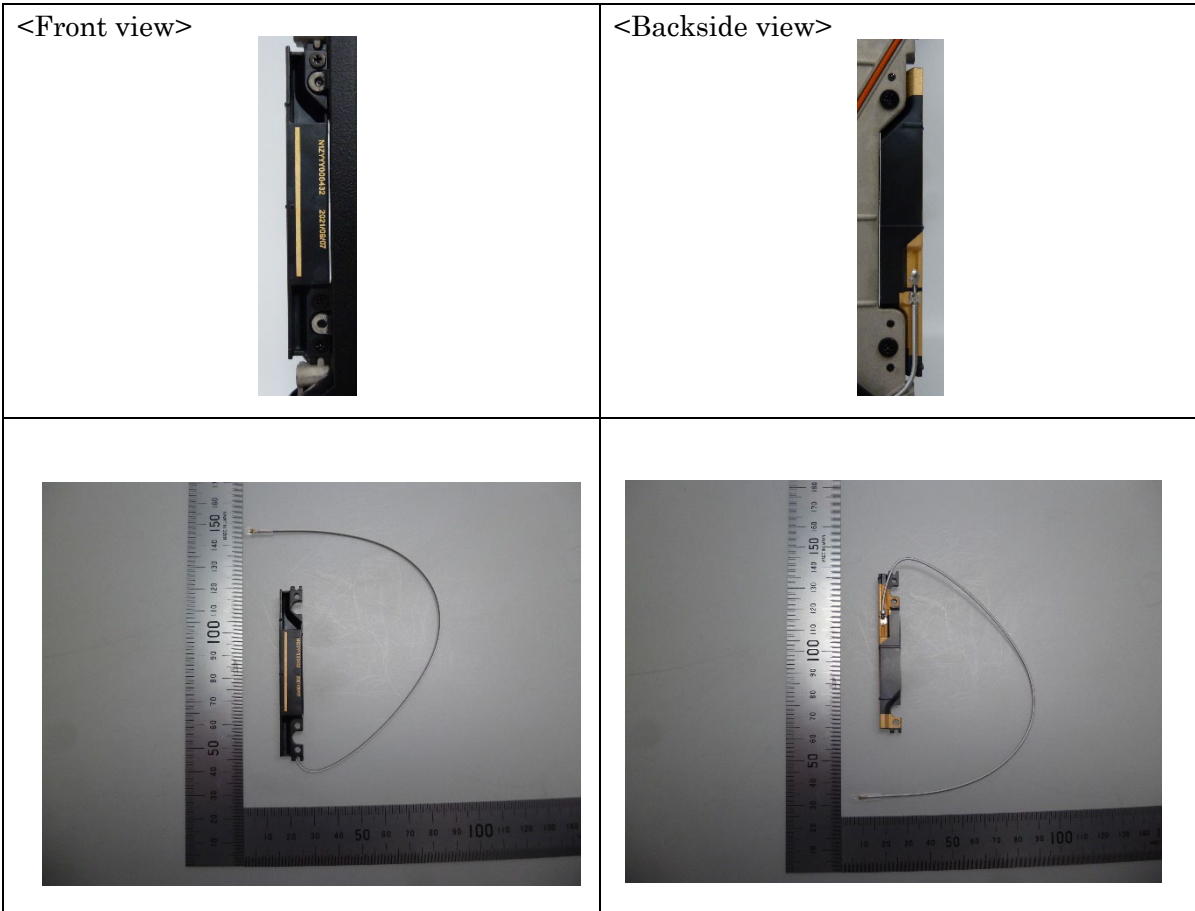

FZ-40 Internal Photos

1. Module Locations

Bottom side

With the cover opened

WLAN module

WWAN module

2. Antenna Locations

<Front view>

With the cover opened

Close-up Photos of Antennas

WWAN-main Antenna

WWAN-4th Antenna

WWAN-aux Antenna (RX only)

WWAN-3rd Antenna (RX only)

WLAN-BT Antenna

WLAN-main Antenna