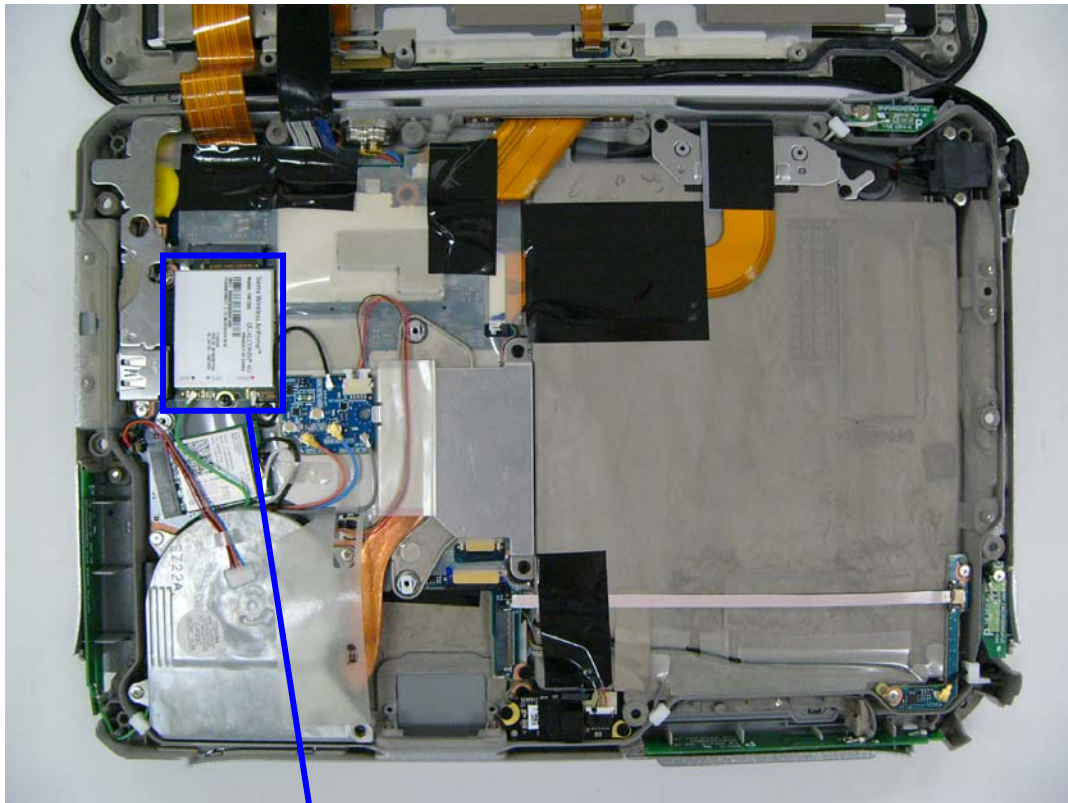

1) Over view

2) Module location

Open the bottom panel

WWAN module  
FCC ID: ACJ9TGWW13B1  
IC: 216A-CFWW13B

### 3) Antenna Location

WWAN Main Antenna  
(Tx / Rx)

WWAN Aux Antenna  
(Rx Only)

WWAN Main Antenna  
(Tx / Rx)