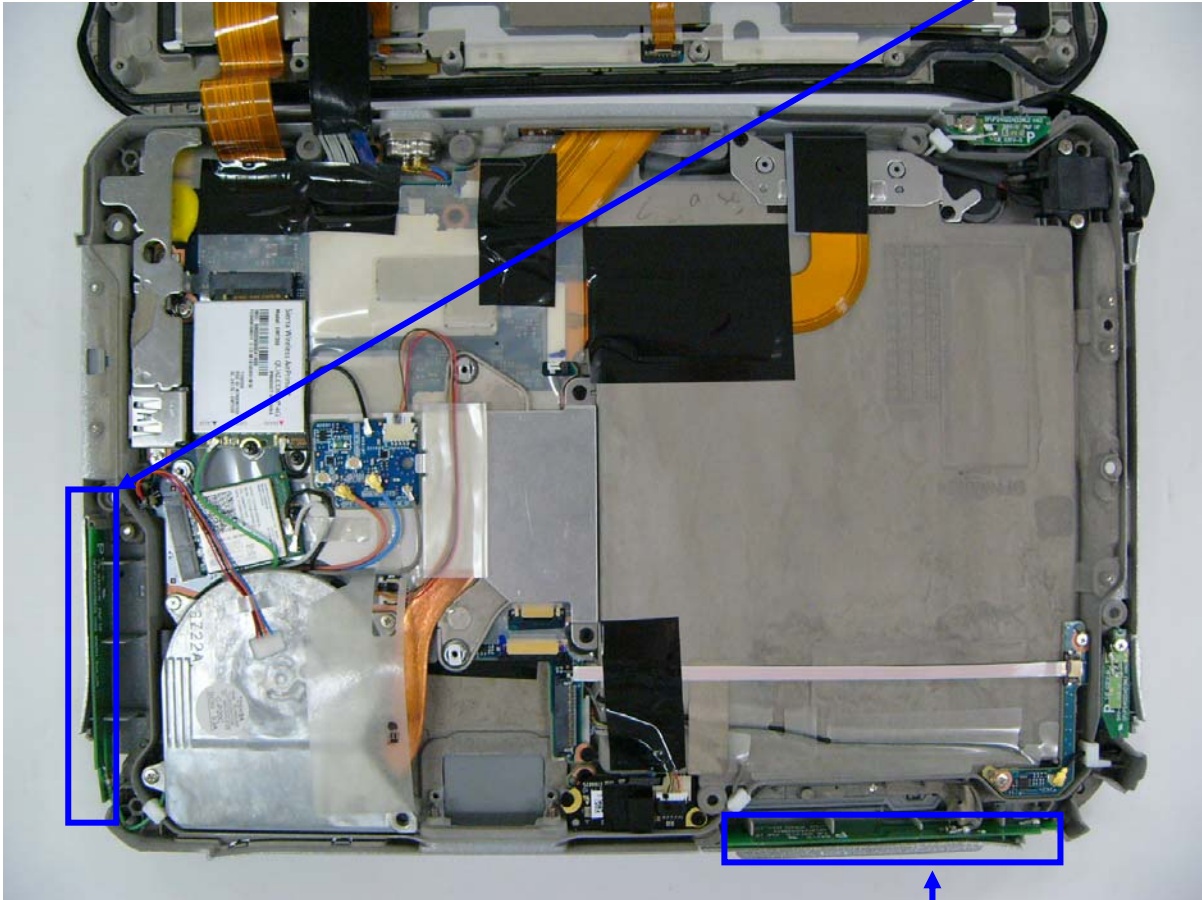

1) Over view

2) Module location

Open the bottom panel

WWAN module  
FCC ID: ACJ9TGWW13B1  
IC: 216A-CFWW13B

### 3) Antenna Location

WWAN Main Antenna  
(Tx / Rx)

WWAN Aux Antenna  
(Rx Only)

WWAN Main Antenna  
(Tx / Rx)