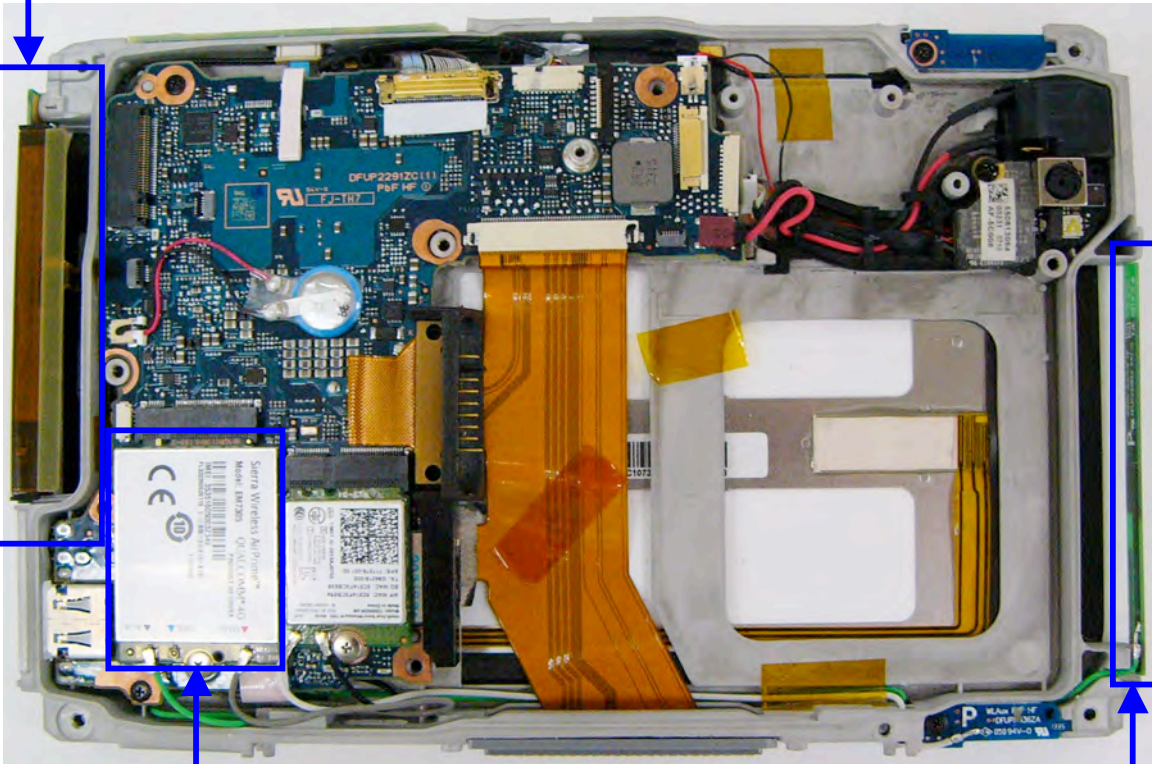

Photos

2) Internal photos

2-1) For this picture, the back cover was removed.

WWAN Main antenna and proximity sensor

<WW13B>
FCC ID: ACJ9TGWW13B

WWAN Aux antenna and proximity sensor