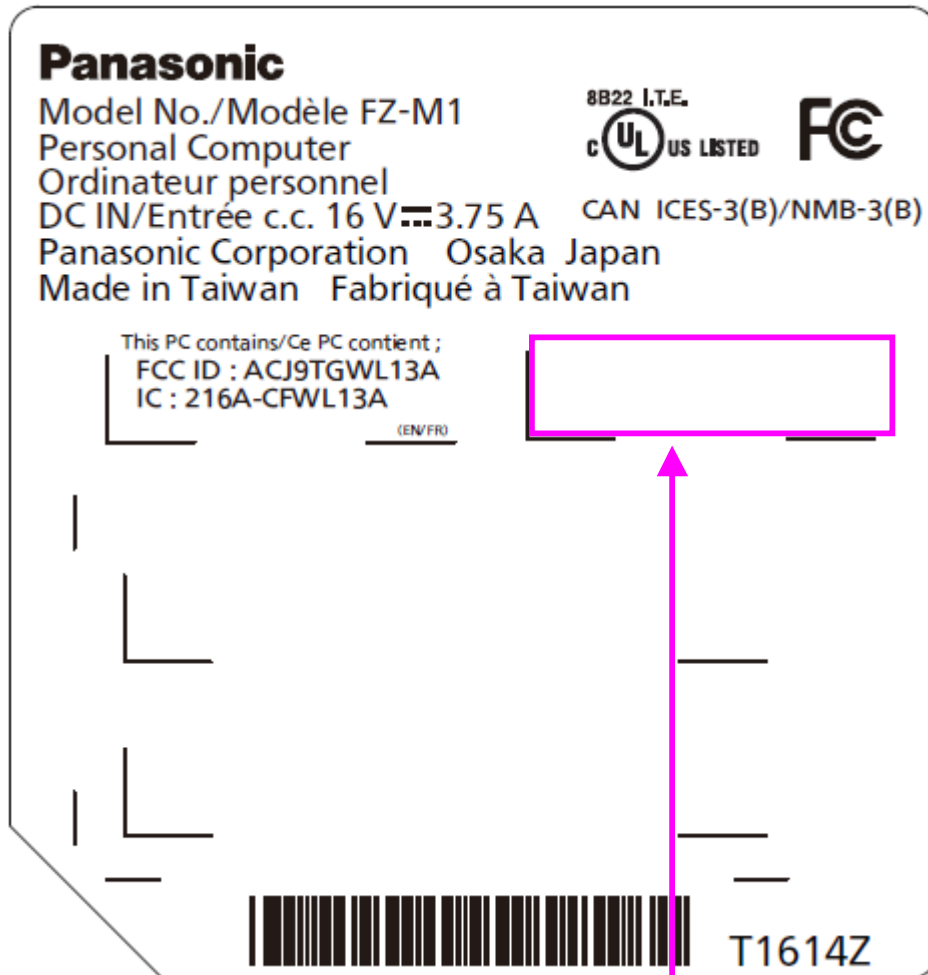

1. Rating Label for FZ-M1

1-1. FCC ID “ACJ9TGWW13B” Label

## 2. Rating Label location

Equipment of FZ-M1

Back side

Rating Label for FZ-M1  
<Under the battery pack>

WWAN FCC ID / IC Number