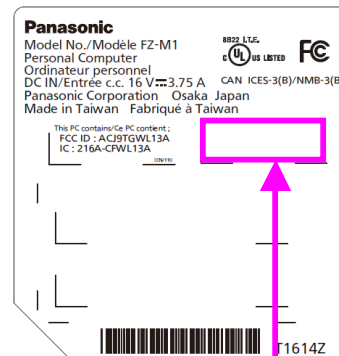

1. Rating Label for FZ-M1

1-1. FCC ID “ACJ9TGWW13B” Label

## 2. Rating Label location

Equipment of FZ-M1

Back side

Rating Label for FZ-M1  
<Under the battery pack>

WWAN FCC ID / IC Number