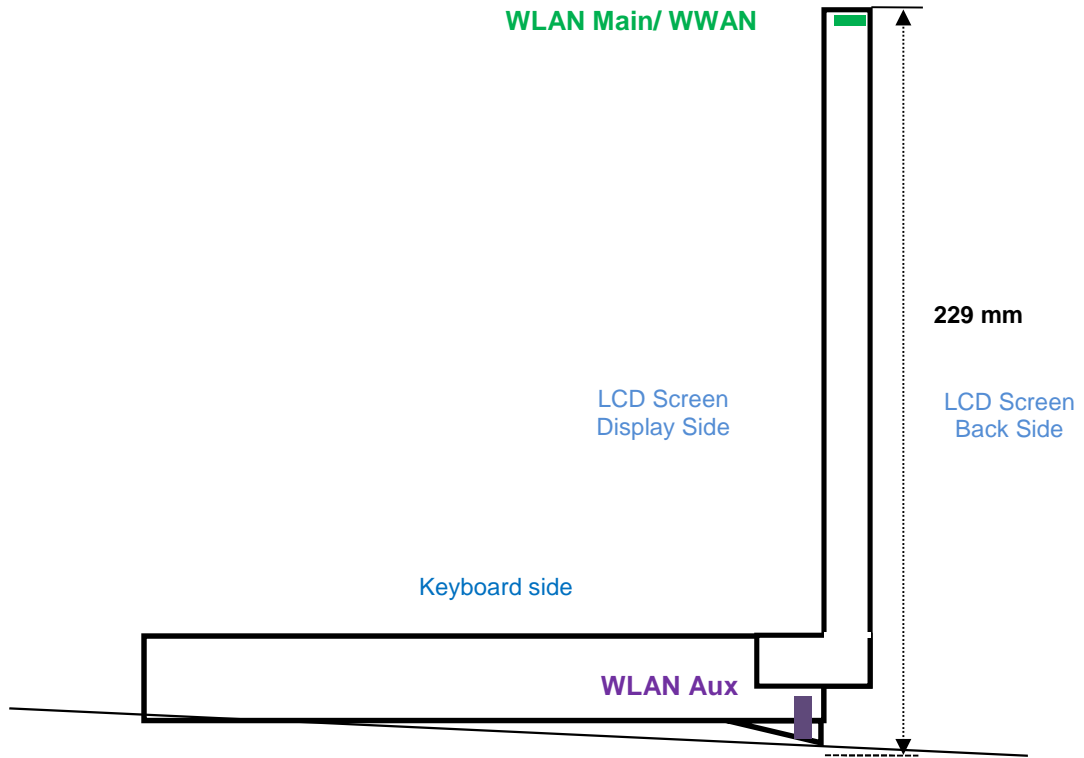

16. External Photos

<Tablet mode(Front)-1>

<Tablet mode(Front)-2>

<Tablet mode(Rear)-1>

<Tablet mode(Rear)-2>

<Laptop mode-1>

<Laptop mode-2>

17. Antenna Dimensions & Separation Distances

Unit: mm

Laptop Mode, Elevation View from Right Side

Bottom/Base (Laptop held)

18. Setup Photos

Prox. On

Edge 1 Prox. On, 0 mm Separation Distance

Prox. Off

Edge 1 Prox. Off, 16 mm Separation Distance(1)

Edge 1 Prox. Off, 16 mm Separation Distance(2)

Rear Prox. Off, 0 mm Separation Distance

Edge 4 Prox. Off, 0 mm Separation Distance

END OF REPORT