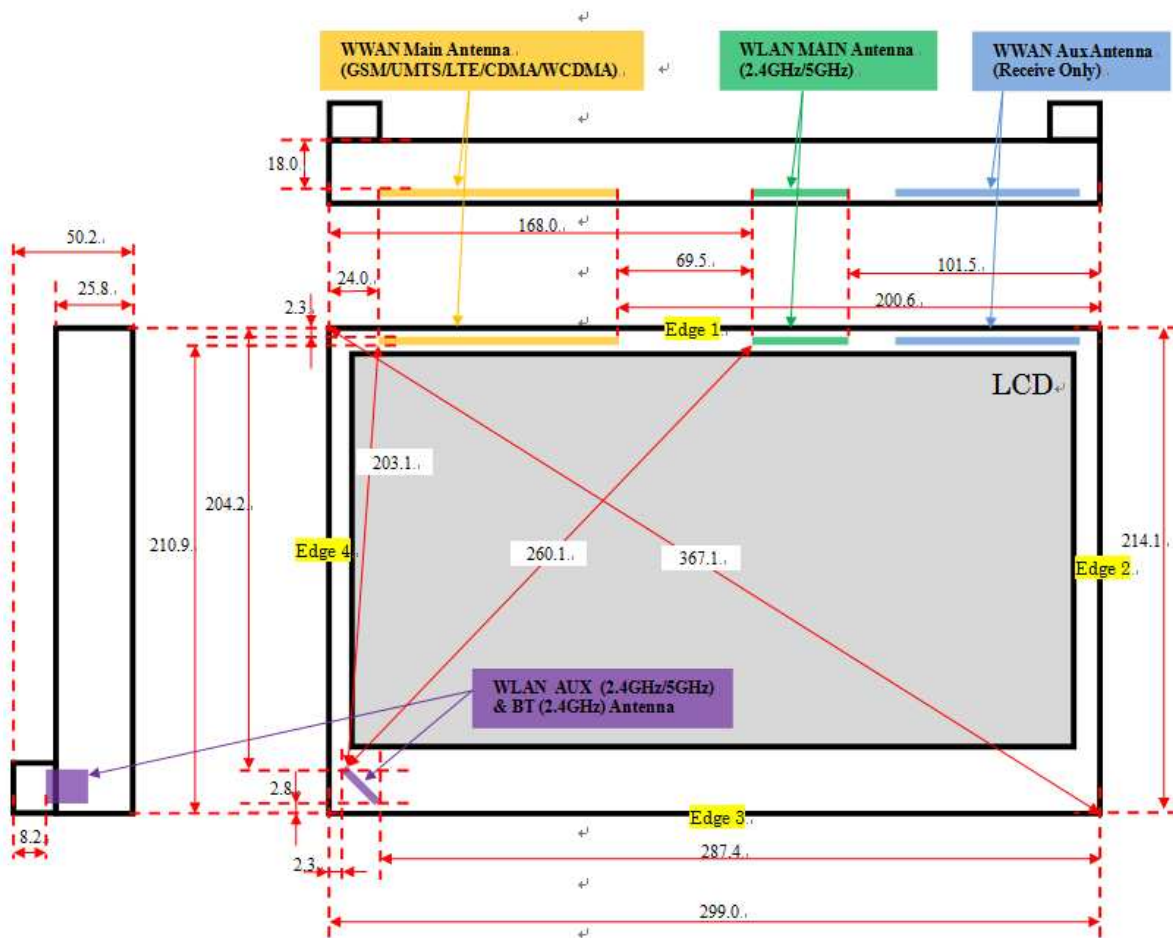

16. External Photos

<Tablet mode(Front)-1>

<Tablet mode(Front)-2>

<Tablet mode(Rear)-1>

<Tablet mode(Rear)-2>

<Laptop mode-1>

<Laptop mode-2>

17. Antenna Dimensions & Separation Distances

Unit: mm

Laptop Mode, Elevation View from Right Side

Bottom/Base (Laptop held)

18. Setup Photos

Prox. On

Edge 1 Prox. On, 0 mm Separation Distance

Prox. Off

Edge 1 Prox. Off, 16 mm Separation Distance(1)

Edge 1 Prox. Off, 16 mm Separation Distance(2)

Rear Prox. Off, 0 mm Separation Distance

Edge 4 Prox. Off, 0 mm Separation Distance

END OF REPORT