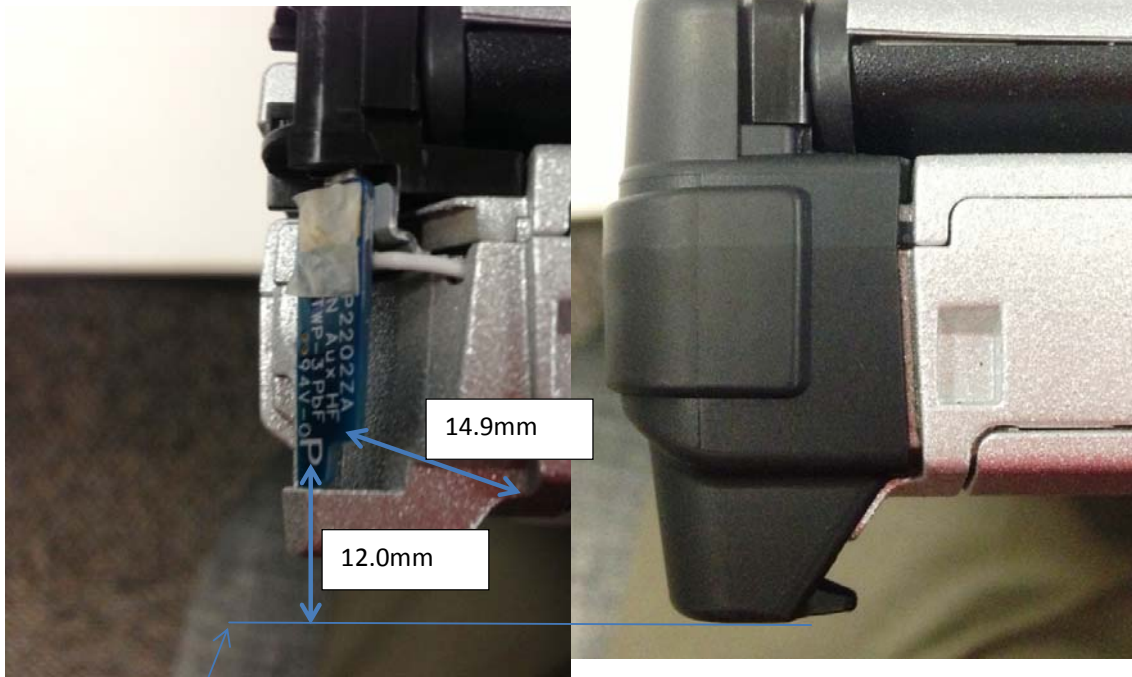

FM121 Wi-Fi Aux antenna location

Separation distance
when foot is attached