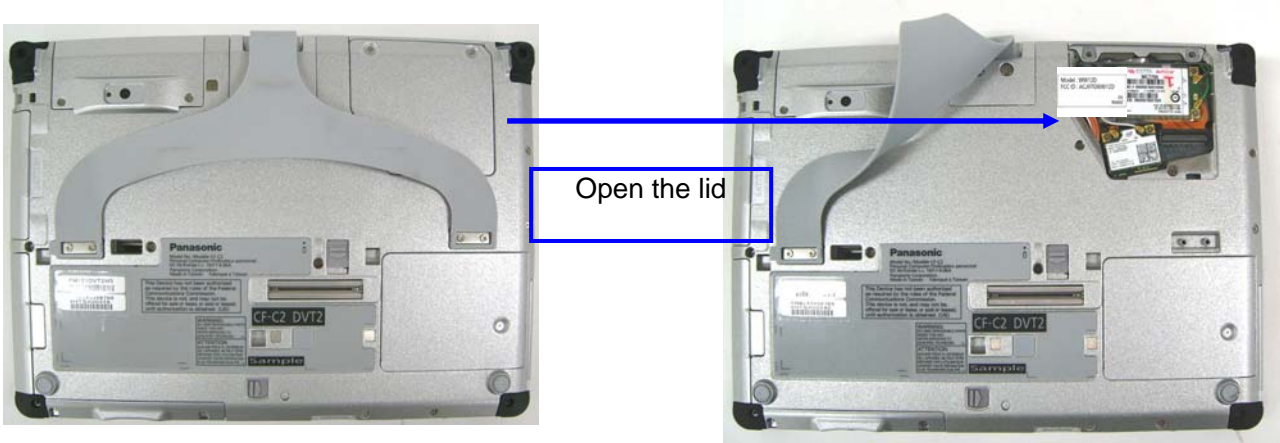

Internal Photos
for
Host PC: CF-C2 with Module: WW12D

WLAN/BT Module
Model: WL12A
FCC ID: ACJ9TGWL12A
IC: 216A-CFWL12A

WWAN Module

**WLAN AUX & BT Antenna
(2.4GHz/5.2GHz)**