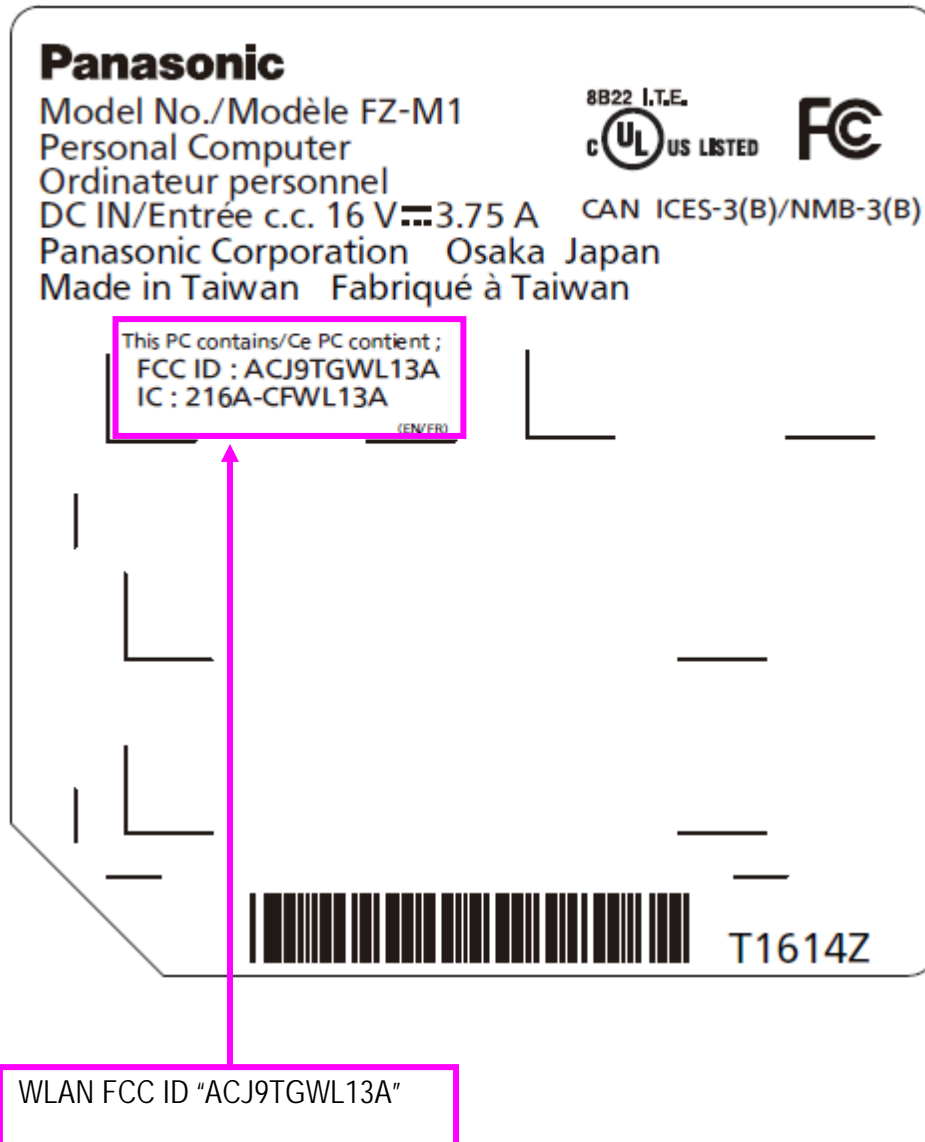

1. Rating Label for FZ-M1

## 2. Rating Label location

Equipment of FZ-M1

Back side

Rating Label for FZ-M1  
<Under the battery pack>

WLAN FCC ID / IC Number