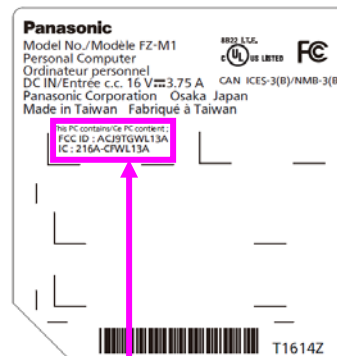

1. Rating Label for FZ-M1

## 2. Rating Label location

Equipment of FZ-M1

Back side

Rating Label for FZ-M1  
<Under the battery pack>

WLAN FCC ID / IC Number