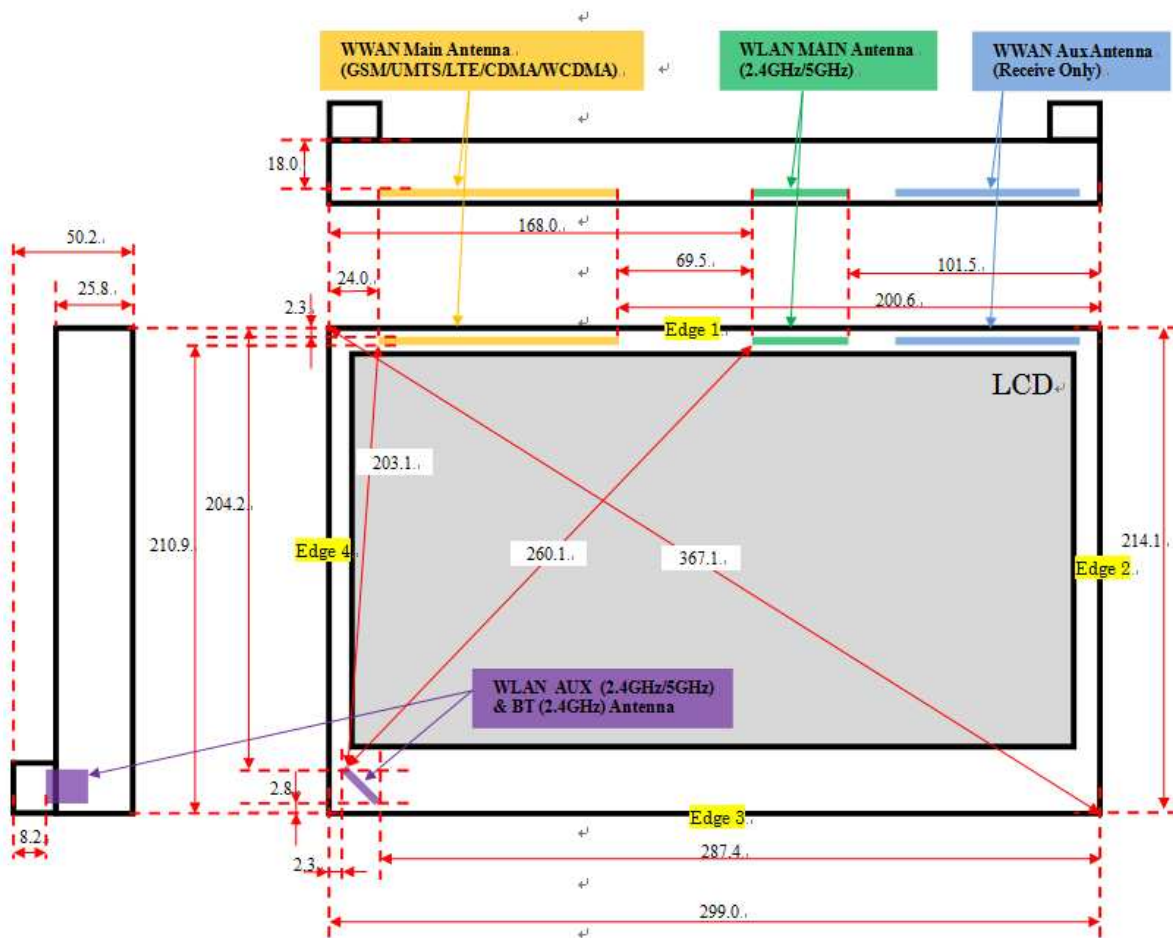

16. External Photos

<Tablet mode(Front)-1>

<Tablet mode(Front)-2>

<Tablet mode(Rear)-1>

<Tablet mode(Rear)-2>

<Laptop mode-1>

<Laptop mode-2>

17. Antenna Dimensions & Separation Distances

Tablet Mode

Unit: mm

Laptop Mode, Elevation View from Right Side

Bottom/Base (Laptop held)

18. Setup Photos

Main Antenna, Rear, 0mm Separation Distance

Auxiliary Antenna, Rear, 0mm Separation Distance

Main Antenna, Edge 1, 0mm Separation Distance

Auxiliary Antenna, Edge 3, 0mm Separation Distance

Auxiliary Antenna, Edge 4, 0mm Separation Distance

Auxiliary Antenna, 45 degree tilt, 0mm Separation Distance

END OF REPORT