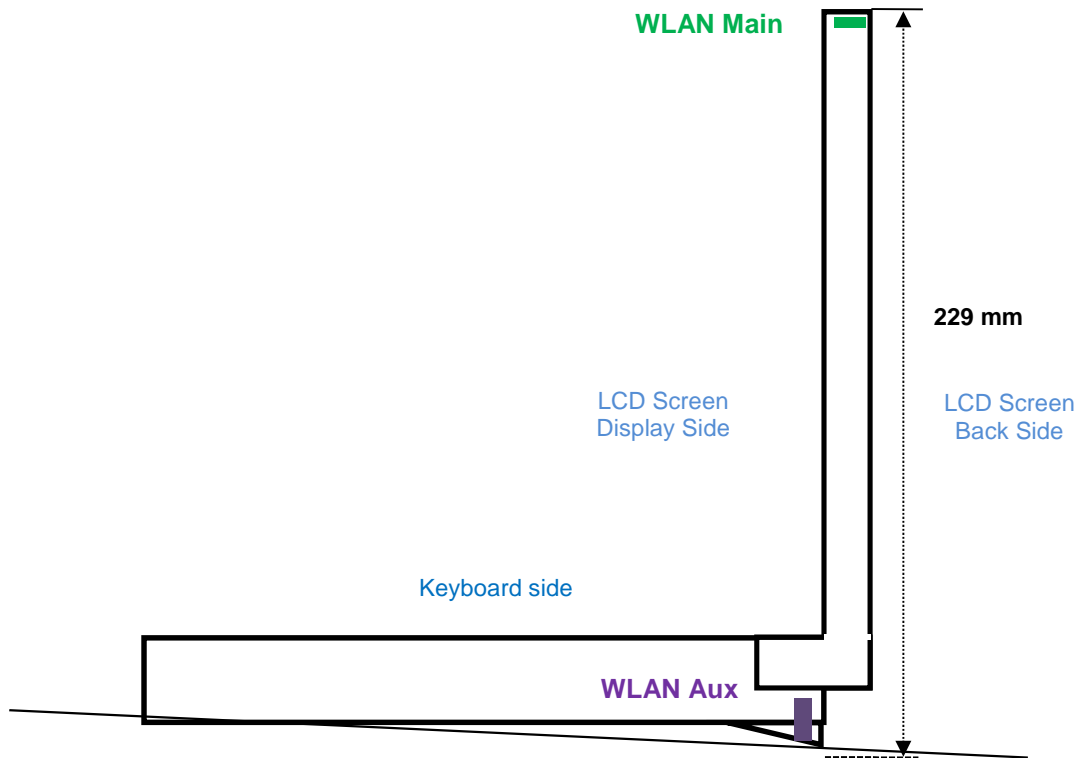

16. External Photos

<Tablet mode(Front)-1>

<Tablet mode(Front)-2>

<Tablet mode(Rear)-1>

<Tablet mode(Rear)-2>

<Laptop mode-1>

<Laptop mode-2>

17. Antenna Dimensions & Separation Distances

Tablet Mode

Unit: mm

Laptop Mode, Elevation View from Right Side

Bottom/Base (Laptop held)

18. Setup Photos

Main Antenna, Rear, 0mm Separation Distance

Auxiliary Antenna, Rear, 0mm Separation Distance

Main Antenna, Edge 1, 0mm Separation Distance

Auxiliary Antenna, Edge 3, 0mm Separation Distance

Auxiliary Antenna, Edge 4, 0mm Separation Distance

Auxiliary Antenna, 45 degree tilt, 0mm Separation Distance

END OF REPORT