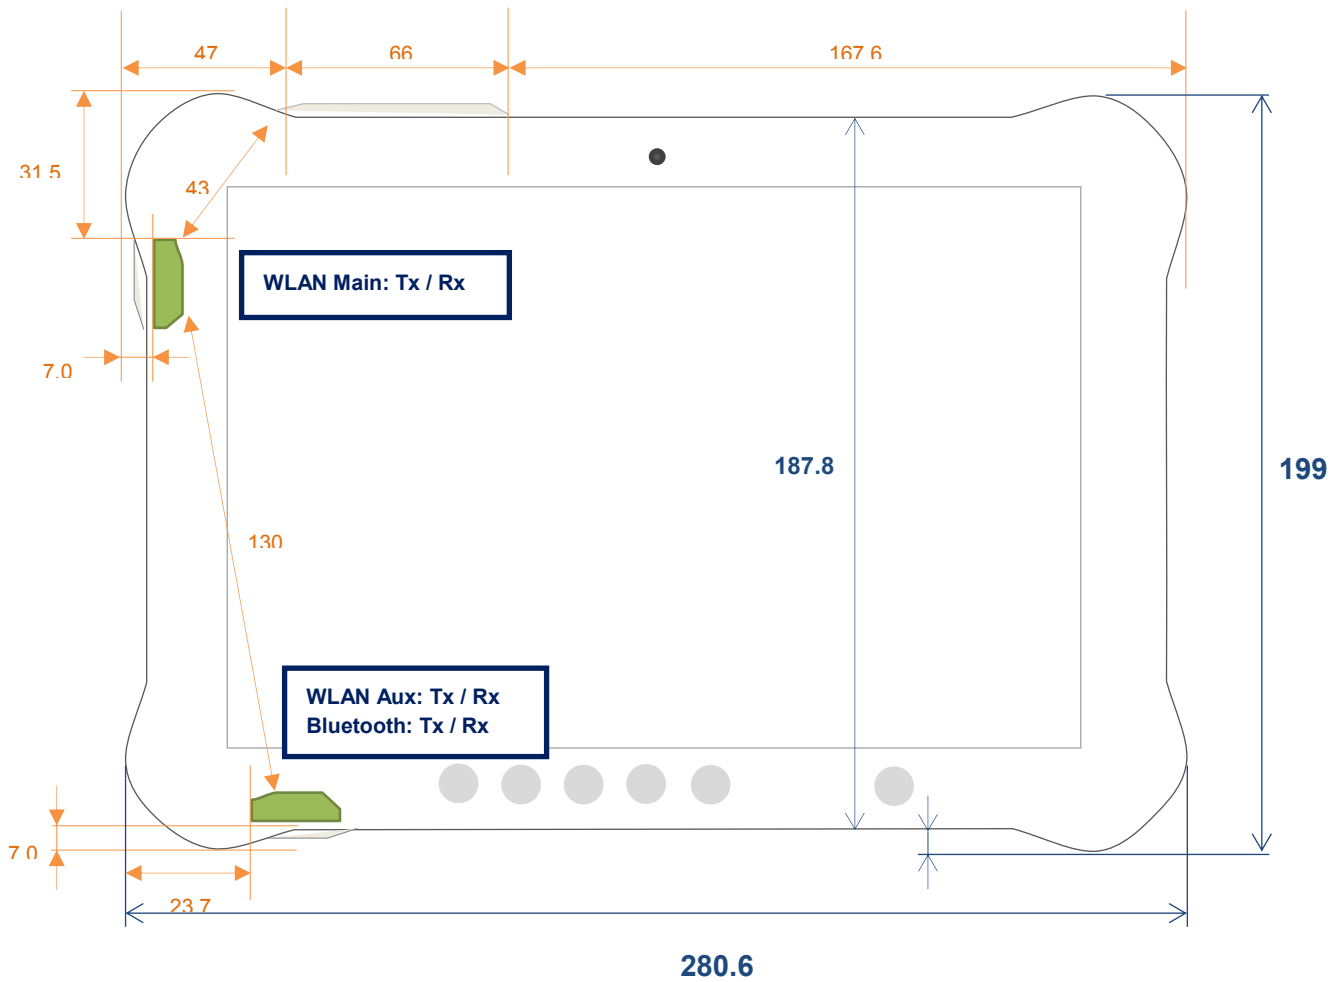

16. External Photos

Front View of the DUT

Rear View of the DUT

17. Antenna Dimensions & Separation Distances

Unit: mm

Front View

Bottom (Edge 3) View

Bottom (Edge 4) View

18. Setup Photos

Rear, Main and Auxiliary Antenna, 0 mm Separation Distance

Edge 4, Main and Auxiliary Antenna, 0 mm Separation Distance

Main Antenna, Edge 1

Auxiliary Antenna, Edge 3

END OF REPORT