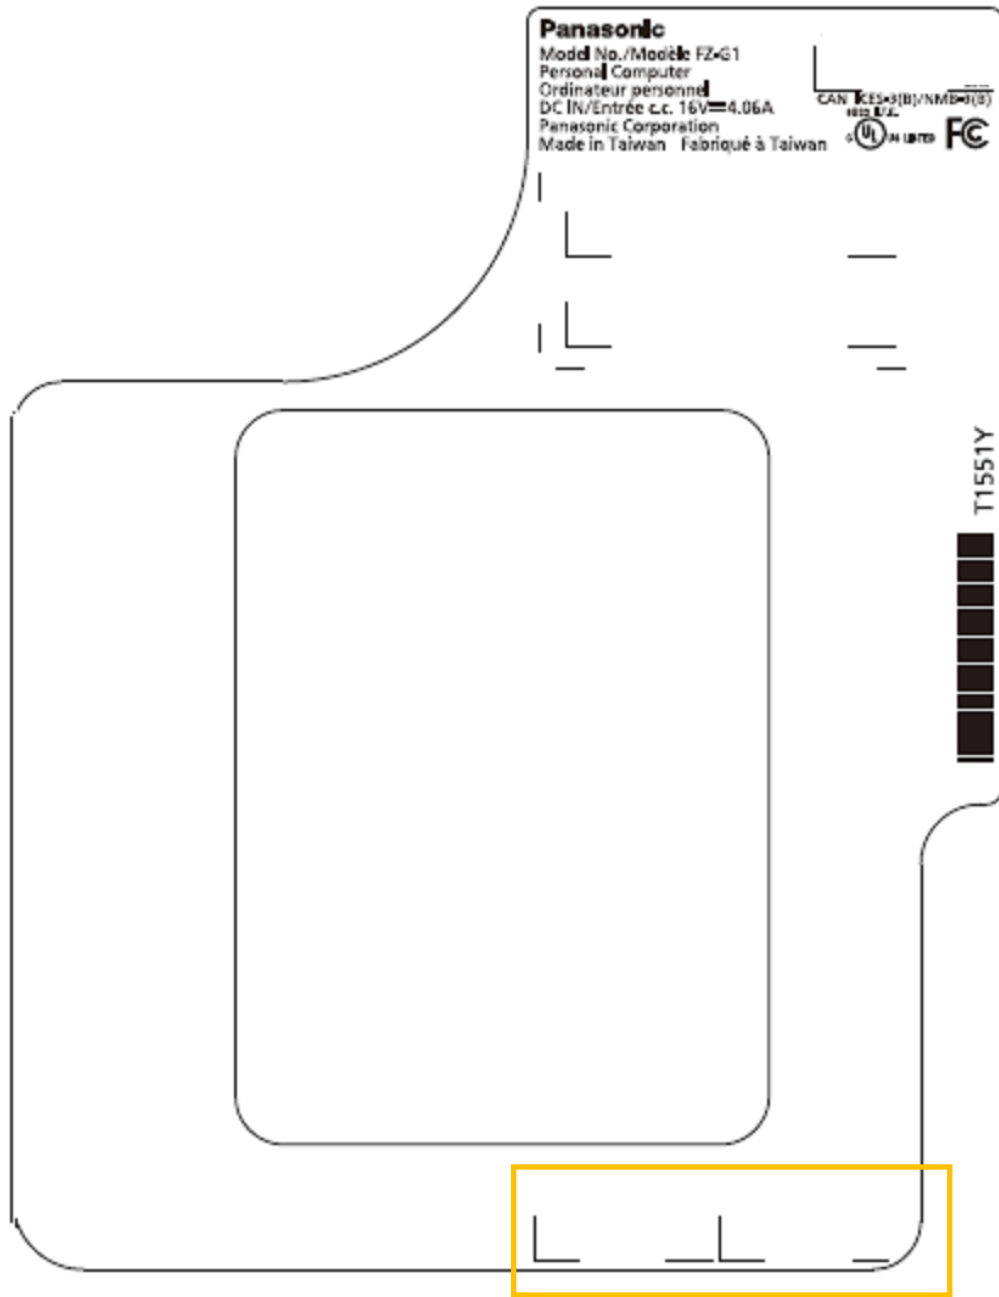

1. Label for FZ-G1

1-1. FCC ID “ACJ9TGRI15A” Label

This PC contains/Ce PC contient;
FCC ID : ACJ9TGRI15A
IC : 216A-CFRI15A

2. Label location

Equipment of FZ-G1

Bottom side