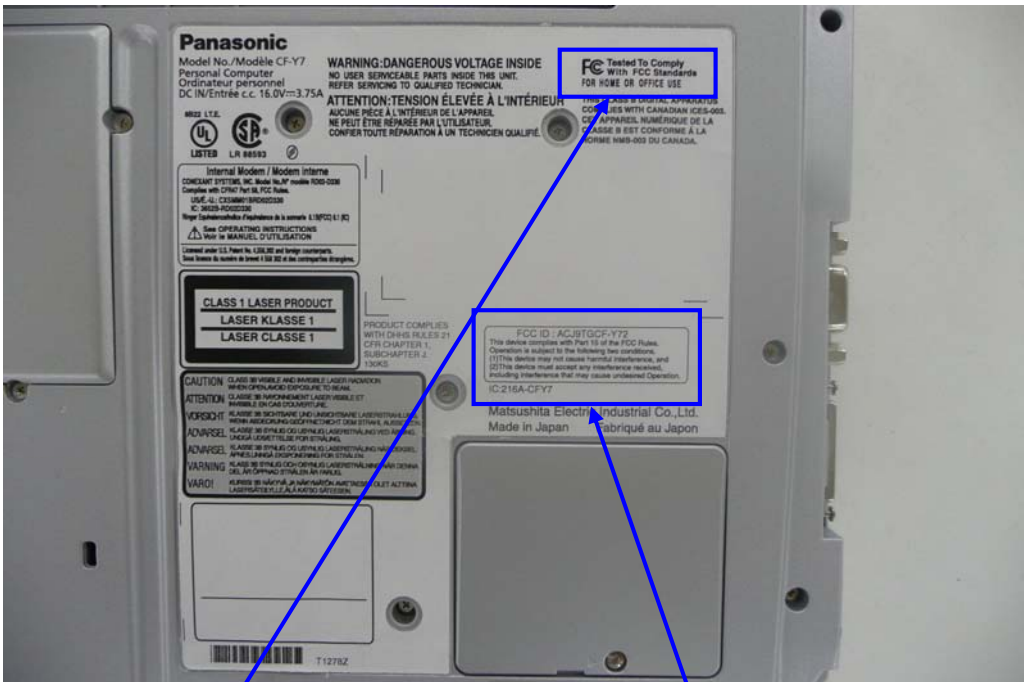

<FCC ID & DoC LABEL for CF-Y7 HSDPA3.6 + Taiyo Yuden BT + WLANabg>

1) FCCID Label

FCC ID: ACJ9TGCF-Y72
This device complies with Part 15 of the FCC Rules.
Operation is subject to the following two conditions.
(1) this device may not cause harmful interference, and
(2) this device must accept any interference received,
including interference that may cause undesired operation.

2) FCC DoC Logo

FCC DoC Position

FCC ID Label Position