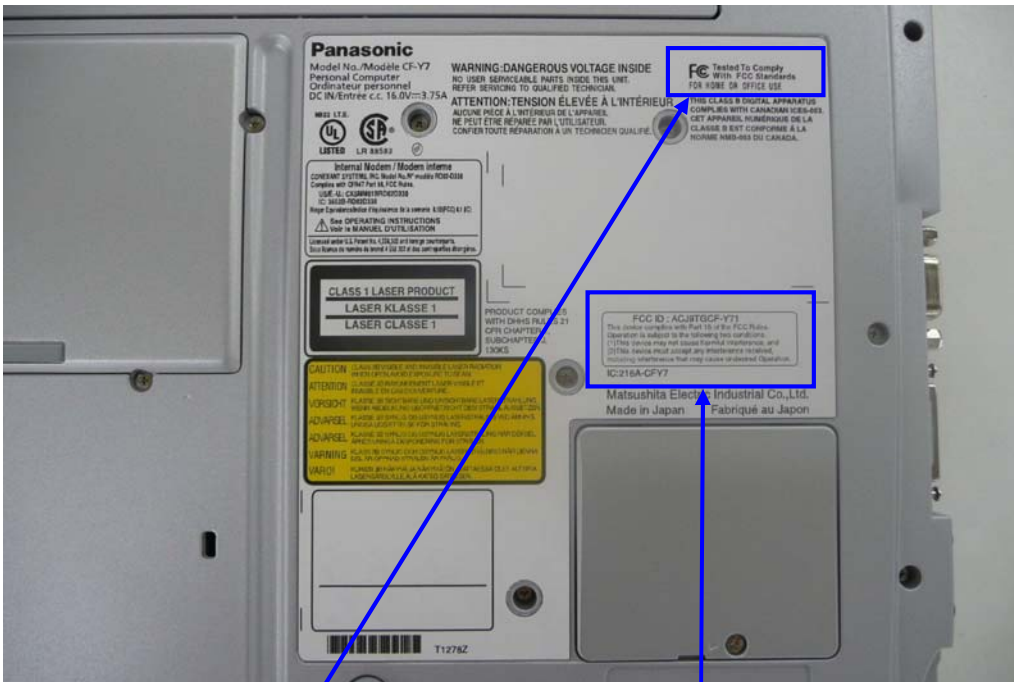

<FCC ID & DoC LABEL for CF-Y7 EVDO Rev.A + Taiyo Yuden BT + WLANabg>

1) FCCID Label

FCC ID: ACJ9TGCF-Y71

This device complies with Part 15 of the FCC Rules.

Operation is subject to the following two conditions.

(1) this device may not cause harmful interference, and

(2) this device must accept any interference received,  
including interference that may cause undesired operation.

2) FCC DoC Logo

FCC DoC Position

FCC ID Label Position