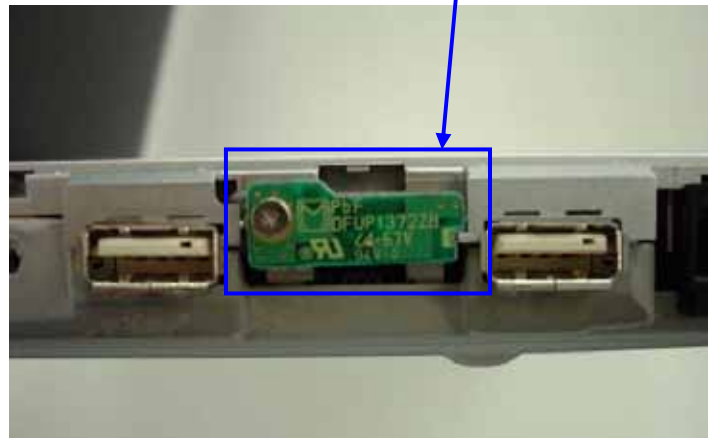

3) WLAN exterior photo

WLAN Top View

WLAN Bottom View

4) WLAN interior photo

WLAN inside Top View

WLAN inside Bottom View

5) Antenna position

TX Antenna
(send / receive)

Left TX/RX
Antenna

Bottom cover open view

Right TX/RX Antenna Magnified View

Left TX/RX Antenna Magnified View

6) Antenna Specification

Right Tx/Rx Antenna:	Inverted F type	1.54dBi max
Left Tx/Rx Antenna:	Inverted F type	2.16dBi max