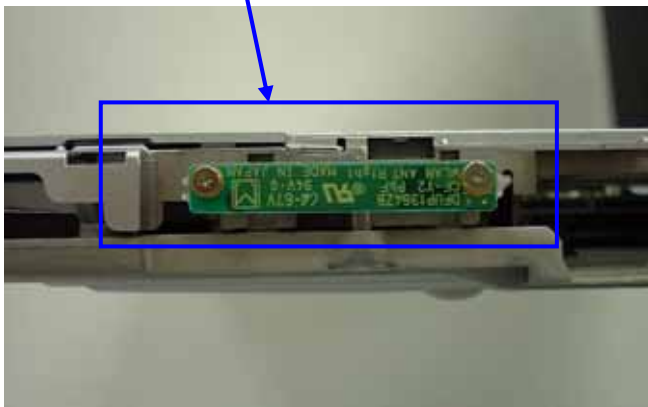

3) WLAN exterior photo

WLAN Top View

WLAN Bottom View

4) WLAN interior photo

WLAN inside Top View

WLAN inside Bottom View

5) Antenna position

TX Antenna
(send / receive)

Left TX/RX
Antenna

Bottom cover open view

Right TX/RX Antenna Magnified View

Left TX/RX Antenna Magnified View

6) Antenna Specification

Right Tx/Rx Antenna:	Inverted F type	1.54dBi max
Left Tx/Rx Antenna:	Inverted F type	2.16dBi max