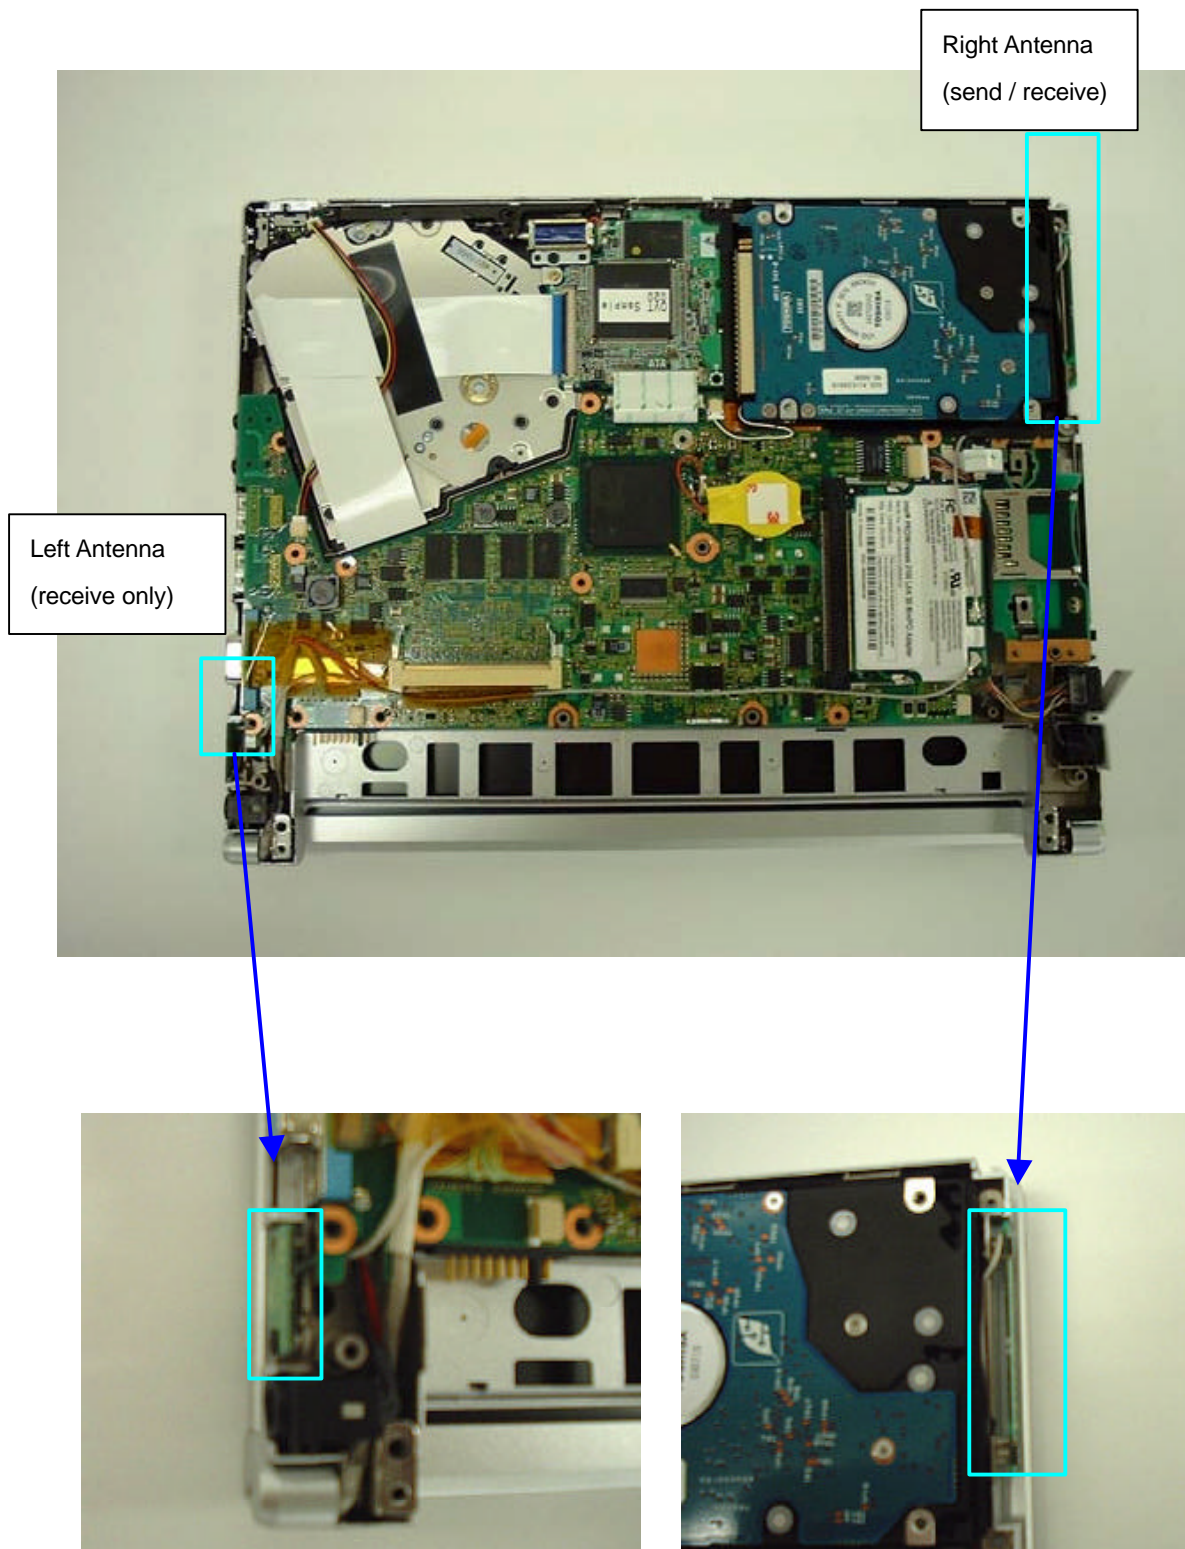

2) WLAN Card position

WLAN Card Position

3) WLAN exterior photo

WLAN Top View

WLAN Bottom View

4) Antenna position

Right Antenna Top View

Right Antenna Bottom View

Left Antenna Top View

Left Antenna Bottom View

5) Antenna Specification

Right Antenna: Pattern Antenna (Inverted F type: 1.84dBi max)

Left Antenna: Pattern Antenna (Inverted F type: -1.74dBi max)