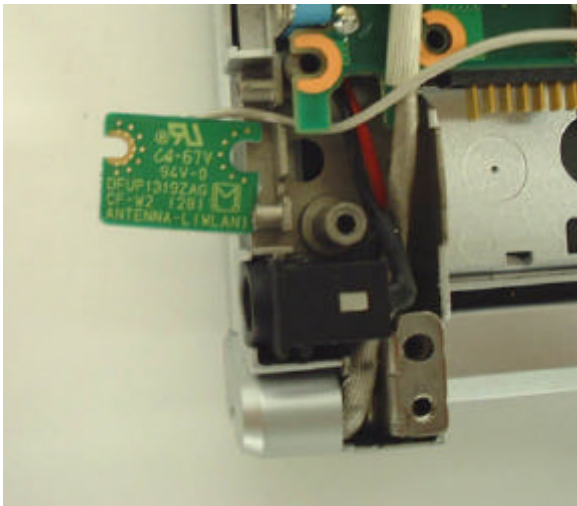

2) WLAN Card position

WLAN Card Position

3) WLAN exterior photo

WLAN Top View

WLAN Bottom View

4) Antenna position

Right Antenna Top View

Right Antenna Bottom View

Left Antenna Top View

Left Antenna Bottom View

5) Antenna Specification

Right Antenna: Pattern Antenna (Inverted F type: 1.84dBi max)

Left Antenna: Pattern Antenna (Inverted F type: -1.74dBi max)