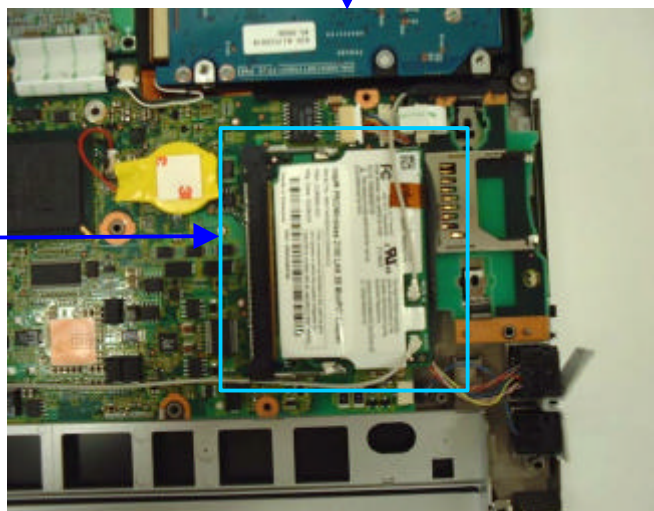

2) WLAN Card position

WLAN Card Position

3) WLAN exterior photo

WLAN Top View

WLAN Bottom View

4) Antenna position

Right Antenna Top View

Right Antenna Bottom View

Left Antenna Top View

Left Antenna Bottom View

5) Antenna Specification

Right Antenna: Pattern Antenna (Inverted F type: 1.84dBi max)

Left Antenna: Pattern Antenna (Inverted F type: -1.74dBi max)