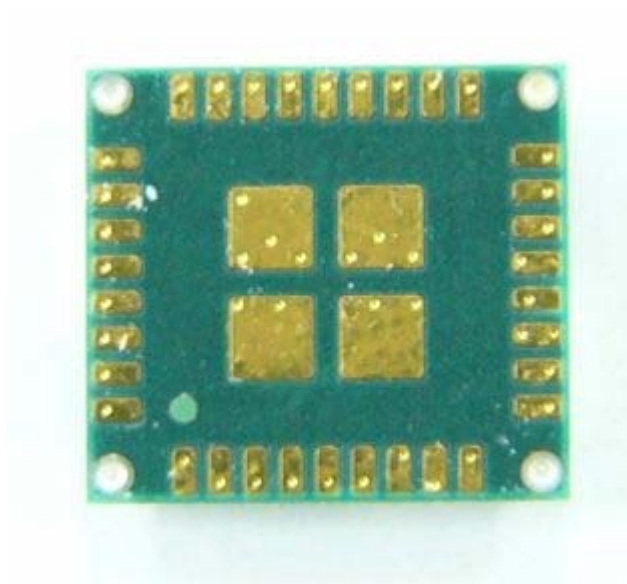

WLAN inside Bottom View

5) WLAN Antenna position

Main TX/RX
Antenna

Aux TX/RX
Antenna

Main TX/RX Antenna Magnified View

Main TX/RX Antenna Magnified View(Reverse side)

Aux TX/RX Antenna Magnified View

Aux TX/RX Antenna Magnified View(Reverse Side)

EVDO Main Antenna Magnified Viwe

EVDO AUX Antenna Magnified View

8) EVDO Rev.A Photo

EVDO Top View

EVDO Bottom View

EVDO Inside Top View

EVDO Inside Bottom View

9) Blue Tooth Card interior photo

Blue Tooth Card

Blue Tooth Card inside Top View

Blue Tooth Card inside Bottom View

10) BlueTooth Module interior photo

BlueTooth Module inside Top View

BlueTooth Module inside Bottom View

11) Antenna Specification