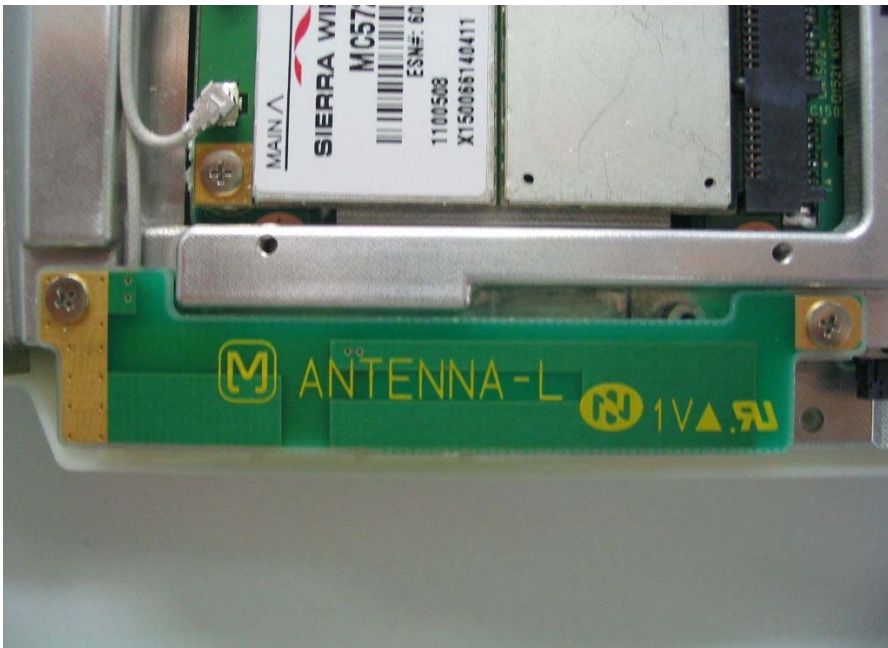

2) WLAN Card position

Reverse Side

WLAN Card Position

3) WLAN exterior photo

WLAN Top View

WLAN Bottom View

4) WLAN interior photo

WLAN inside Top View

WLAN inside Bottom View

5) WLAN Antenna position

Main TX/RX
Antenna

Aux TX/RX
Antenna

Main TX/RX Antenna Magnified View

Main TX/RX Antenna Magnified View(Reverse side)

Aux TX/RX Antenna Magnified View

Aux TX/RX Antenna Magnified View(Reverse Side)

EVDO Main Antenna Magnified Viwe

EVDO AUX Antenna Magnified View

8) EVDO Rev.A Photo

EVDO Top View

EVDO Bottom View

EVDO Inside Top View

EVDO Inside Bottom View

9) Blue Tooth Card interior photo

Blue Tooth Card

Blue Tooth Card inside Top View

Blue Tooth Card inside Bottom View

10) BlueTooth Module interior photo

BlueTooth Module inside Top View

BlueTooth Module inside Bottom View

11) Antenna Specification