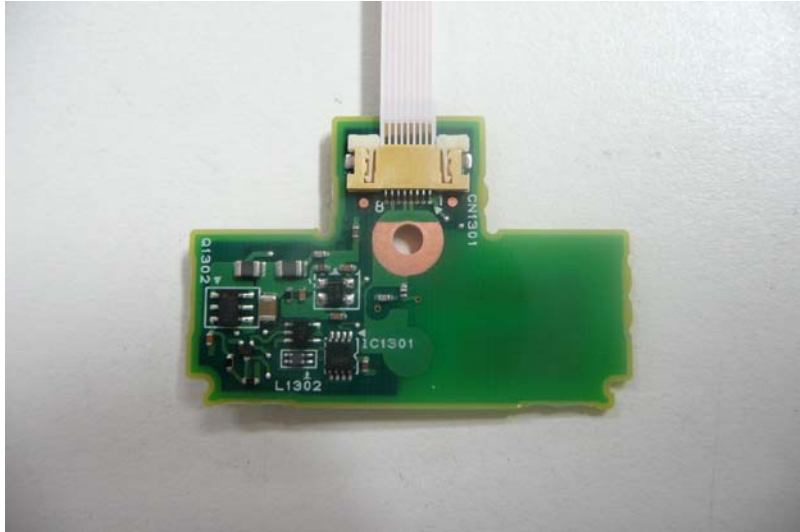

2) WLAN Card position

Reverse Side

WLAN Card Position

3) WLAN exterior photo

WLAN Top View

WLAN Bottom View

4) WLAN interior photo

WLAN inside Top View

WLAN inside Bottom View

5) WLAN Antenna position

Main TX/RX
Antenna

Aux TX/RX
Antenna

Main TX/RX Antenna Magnified View

Main TX/RX Antenna Magnified View(Reverse side)

Aux TX/RX Antenna Magnified View

Aux TX/RX Antenna Magnified View(Reverse Side)

EVDO Main Antenna Magnified Viwe

EVDO AUX Antenna Magnified View

8) EVDO Rev.A Photo

EVDO Top View

EVDO Bottom View

EVDO Inside Top View

EVDO Inside Bottom View

9) Blue Tooth Card interior photo

Blue Tooth Card

Blue Tooth Card inside Top View

Blue Tooth Card inside Bottom View

10) BlueTooth Module interior photo

BlueTooth Module inside Top View

BlueTooth Module inside Bottom View

11) Antenna Specification