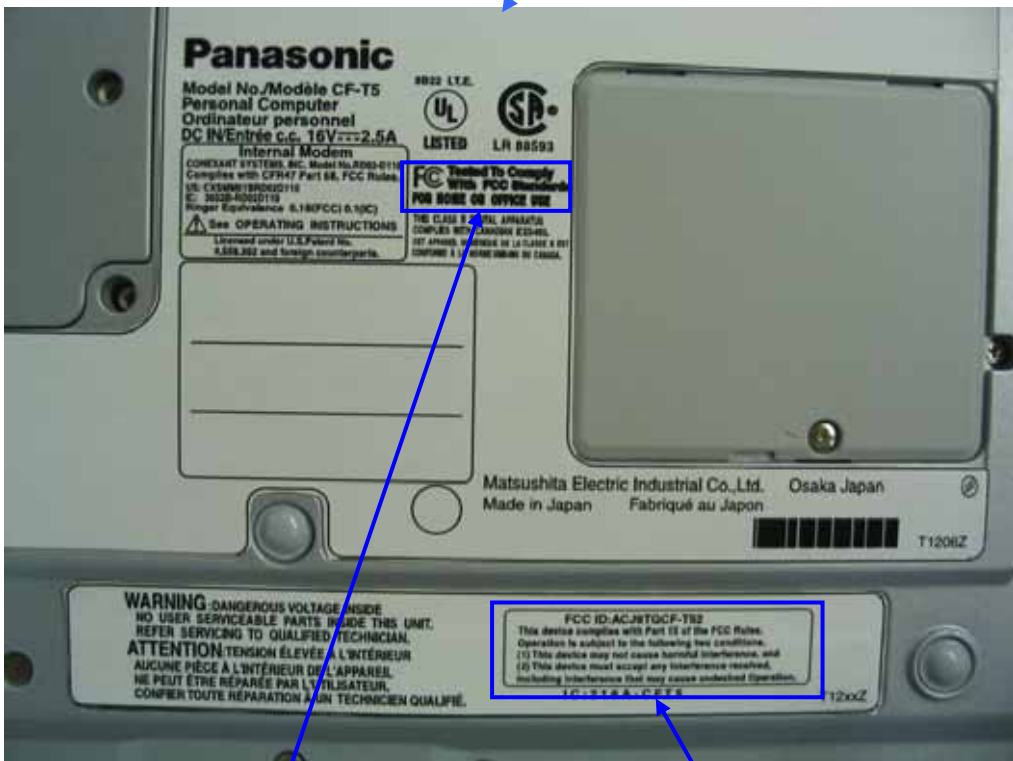

<FCC ID & DoC LABEL HSDPA for CF-T5>

1) FCCID LABEL

FCC ID: ACJ9TGCF-T52

This device complies with Part 15 of the FCC Rules.

Operation is subject to the following two conditions.

(1) this device may not cause harmful interference, and

(2) this device must accept any interference received,

including interference that may cause undesired operation.

2) FCC DoC LABEL

Tested To Comply
With FCC Standards

FOR HOME OR OFFICE USE

FCC DoC Position

FCC ID Label Position