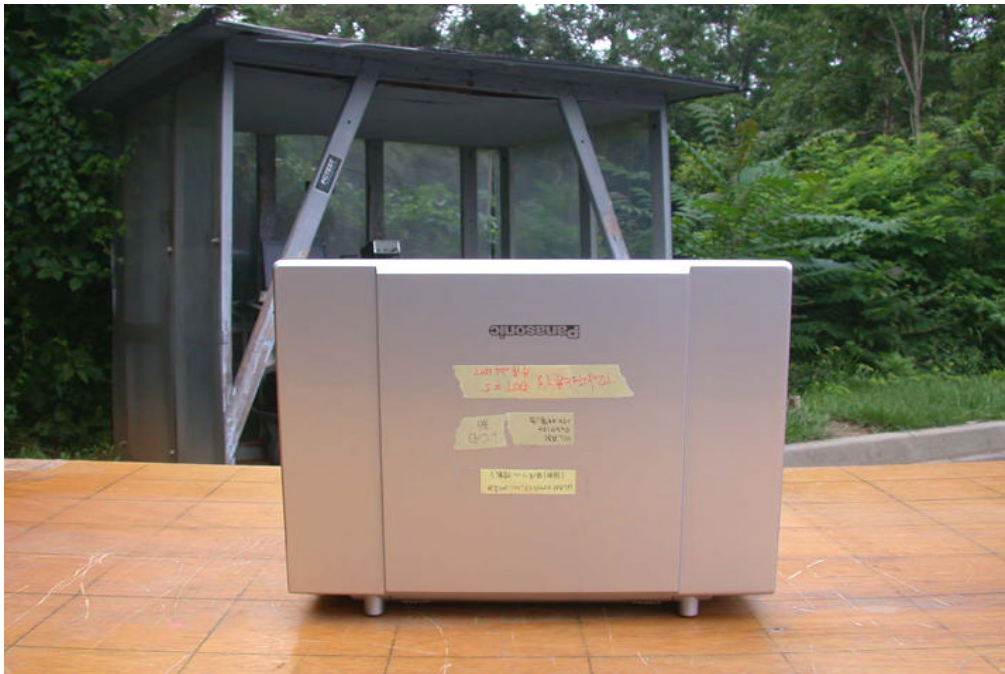

 © 2004 PCTEST Lab.	Panasonic FCC ID: ACJ9TGCF-T23	EUT Photographs
	Notebook PC w/ Intel Centrino WLAN	Model: CF-T2

 © 2004 PCTEST Lab.	Panasonic FCC ID: ACJ9TGCF-T23	EUT Photographs
	Notebook PC w/ Intel Centrino WLAN	Model: CF-T2