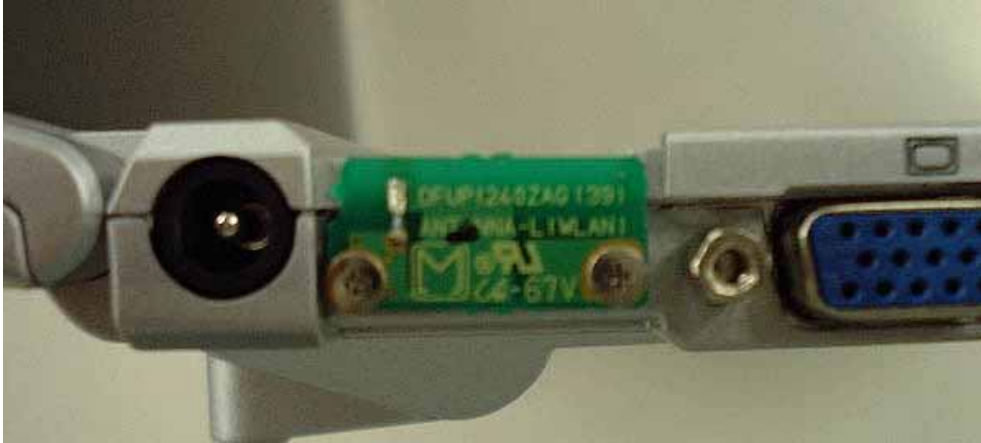

2) WLAN Card position

WLAN Card Position

3) WLAN exterior photo

WLAN Top View

WLAN Bottom View

4) WLAN interior photo

WLAN inside Top View

WLAN inside Bottom View

5) Antenna position

RX Antenna
(receive only)

TX Antenna
(send / receive)

RX Antenna Magnified View

TX Antenna magnified View

6) Antenna Specification

TX Antenna: Inverted F type: 1.32dBi max

RX Antenna: Inverted F type: 1.10dBi max