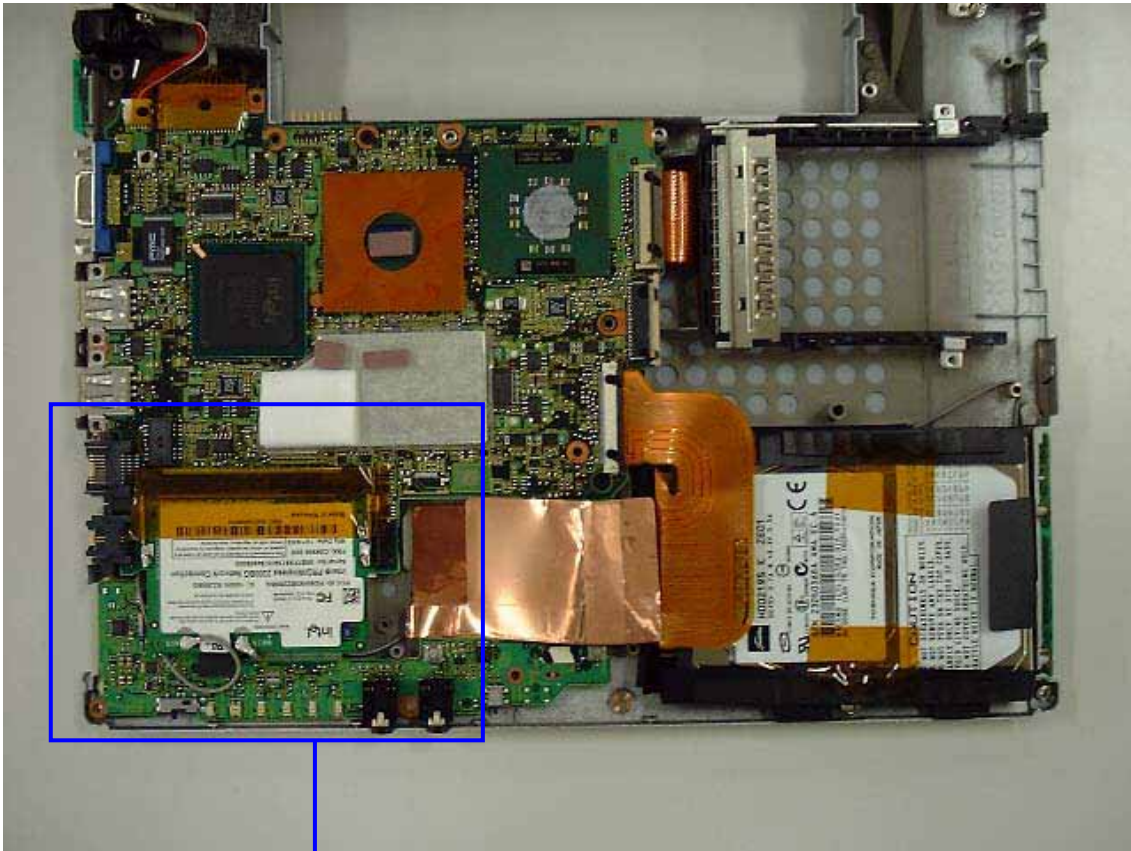

2) WLAN Card position

WLAN Card Position

3) WLAN exterior photo

WLAN Top View

WLAN Bottom View

4) WLAN interior photo

WLAN inside Top View

WLAN inside Bottom View

5) Antenna position

RX Antenna
(receive only)

TX Antenna
(send / receive)

RX Antenna Magnified View

TX Antenna magnified View

6) Antenna Specification

TX Antenna: Inverted F type: 1.32dBi max

RX Antenna: Inverted F type: 1.10dBi max