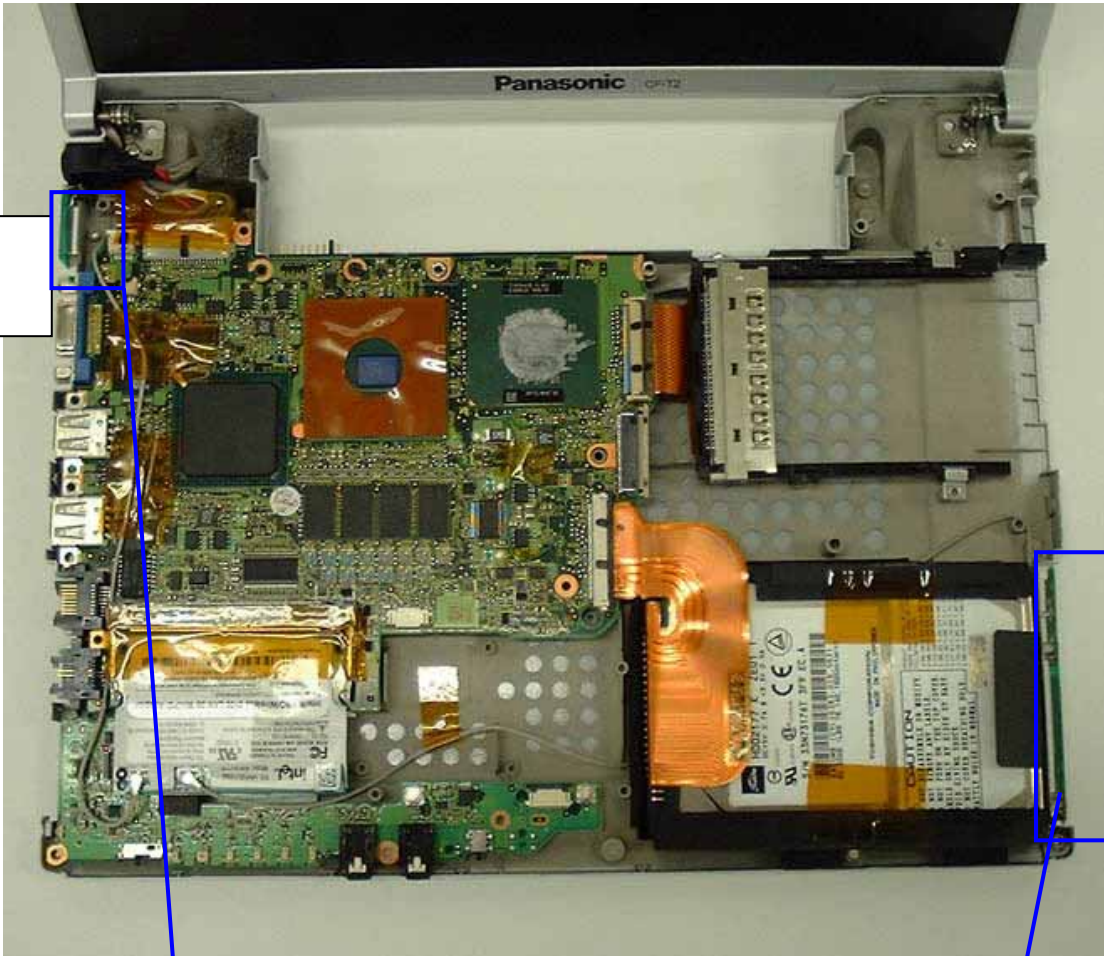

2) WLAN Card position

WLAN Card Position

3) WLAN exterior photo

WLAN Top View

WLAN Bottom View

4) WLAN interior photo

WLAN inside Top View

WLAN inside Bottom View

5) Antenna position

RX Antenna
(receive only)

TX Antenna
(send / receive)

RX Antenna Magnified View

TX Antenna magnified View

6) Antenna Specification

TX Antenna: Inverted F type: 1.32dBi max

RX Antenna: Inverted F type: 1.10dBi max