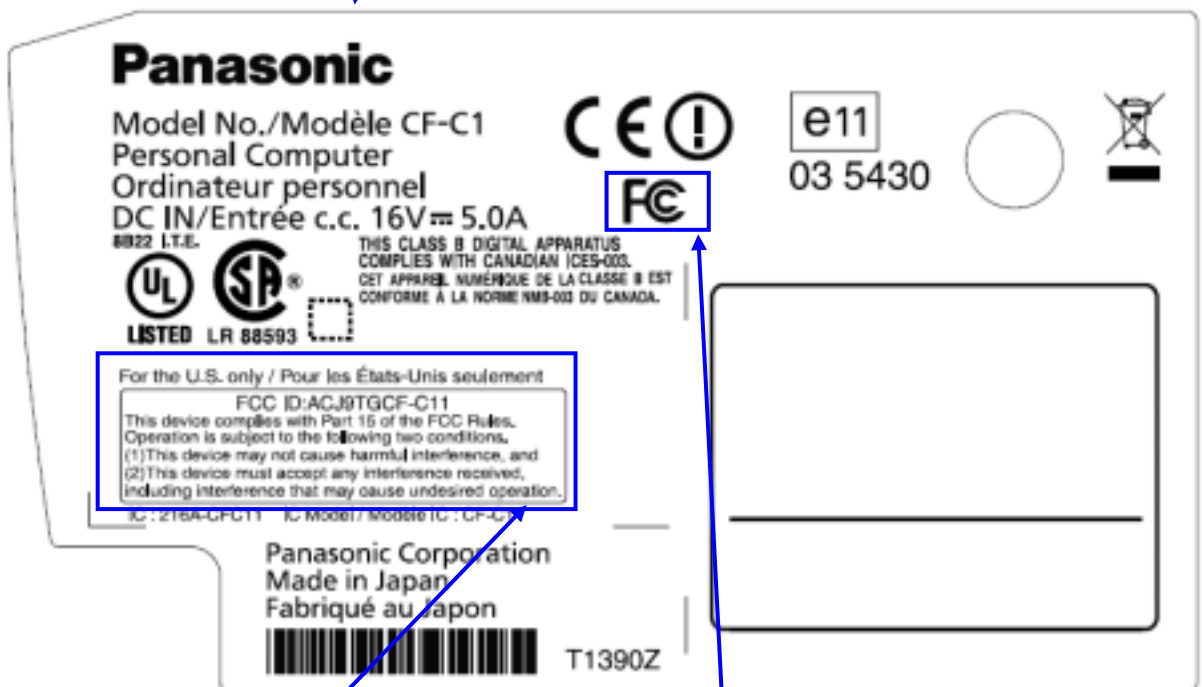

< CF-C1mk1 WLAN (622ANHMW) +Bluetooth (UGNZ4) +WWAN (Gobi2000)  
photo>

1. Top and Front View

FCC ID Label Position

FCC DoC Logo