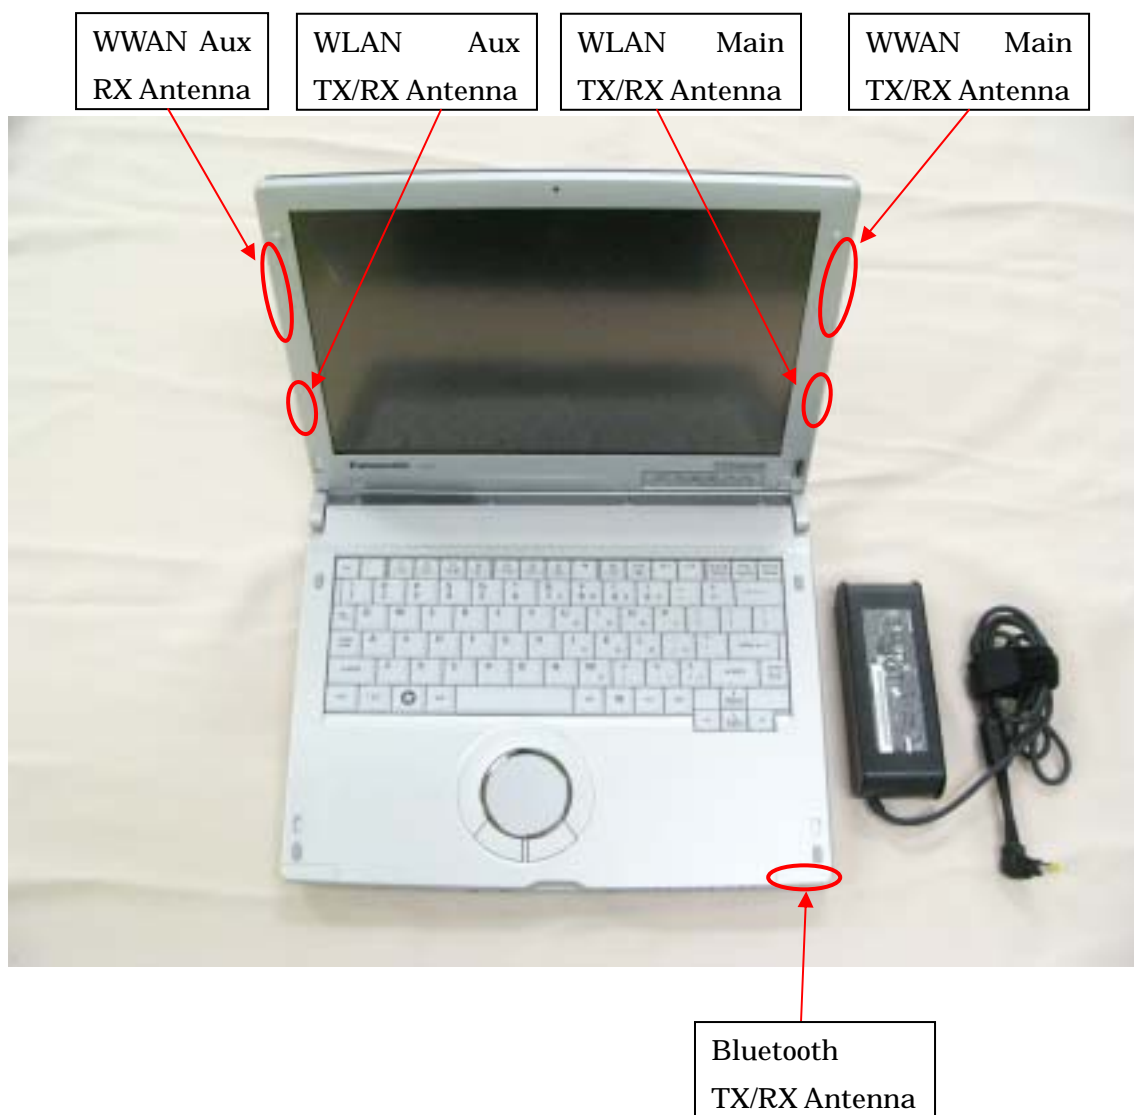

WLAN interior photo

WLAN inside Top View

WLAN inside Bottom View

2) Bluetooth (UGN24)

Bluetooth board Top View

Bluetooth board Bottom View

Bluetooth chip inside Top View

Bluetooth chip inside Bottom View

3) WWAN /GPS Photo

WWAN/GPS(Gobi2000) Module Top View

WWAN/GPS(Gobi2000) module Bottom View

WWAN Module Interior Top View

WWAN Module Interior Bottom View

4. Antenna Position and Antenna photo

WLAN Main TX/RX Antenna

WLAN Main TX/RX antenna magnified view (Top)

WLAN Main TX/RX antenna magnified view (Bottom)

WLAN Aux TX/RX Antenna

WLAN Aux TX/RX antenna magnified view (Top)

WLAN Aux TX/RX antenna magnified view (Bottom)