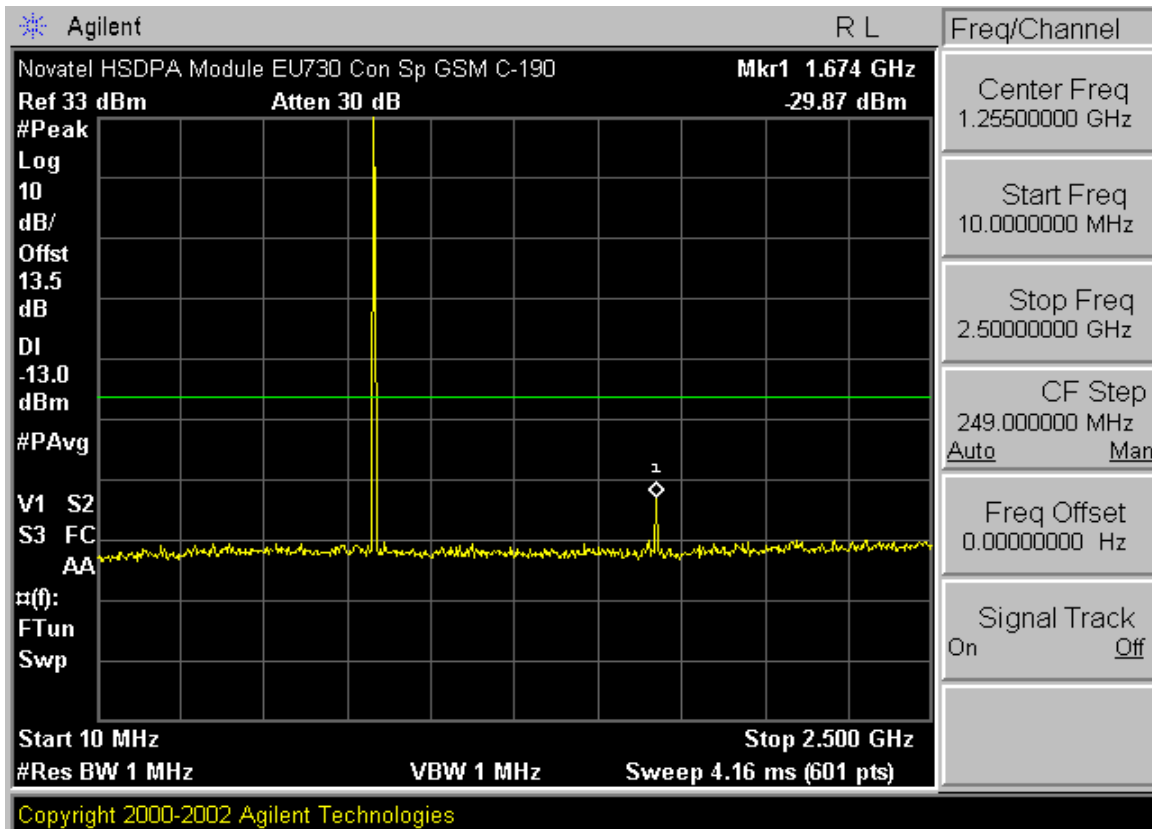

PCTEST™ PT. 22/24 CONDUCTED PLOTS	PCTEST	GPRS-HSDPA MODE	Panasonic	Reviewed by: Quality Manager
Test Report S/N: 0606160519-G	Test Dates: July 7 - July 10, 2006	EUT Type: Panasonic Toughbook Model: CF-74	FCC ID: ACJ9TGCF-742	Page 1 of 10

PCTEST™ PT. 22/24 CONDUCTED PLOTS	PCTEST MICROELECTRONICS	GPRS-HSDPA MODE	Panasonic	Reviewed by: Quality Manager
Test Report S/N: 0606160519-G	Test Dates: July 7 - July 10, 2006	EUT Type: Panasonic Toughbook Model: CF-74	FCC ID: ACJ9TGCF-742	Page 2 of 10

PCTEST™ PT. 22/24 CONDUCTED PLOTS	PCTEST	GPRS-HSDPA MODE	Panasonic	Reviewed by: Quality Manager
Test Report S/N: 0606160519-G	Test Dates: July 7 - July 10, 2006	EUT Type: Panasonic Toughbook Model: CF-74	FCC ID: ACJ9TGCF-742	Page 3 of 10