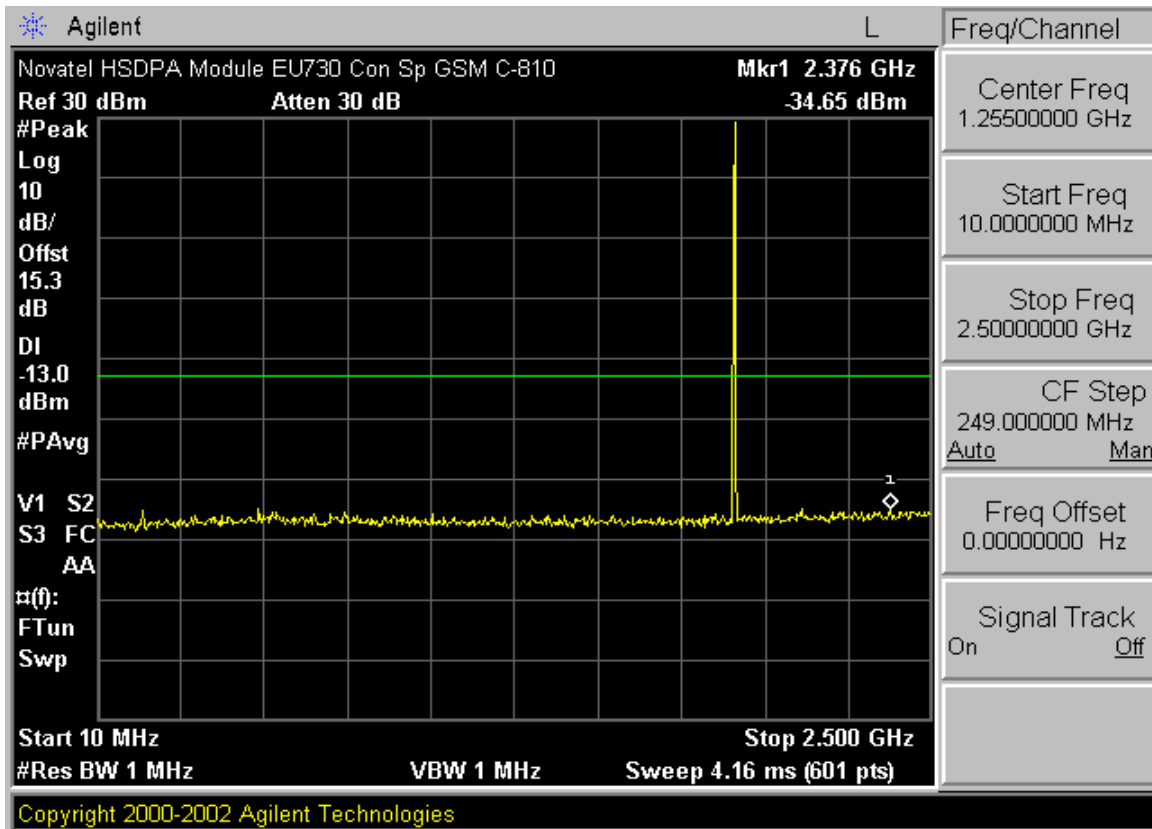

PCTEST™ PT. 22/24 CONDUCTED PLOTS	PCTEST	GPRS-HSDPA MODE	Panasonic	Reviewed by: Quality Manager
Test Report S/N: 0606160519-G	Test Dates: July 7 - July 10, 2006	EUT Type: Panasonic Toughbook Model: CF-74	FCC ID: ACJ9TGCF-742	Page 9 of 10