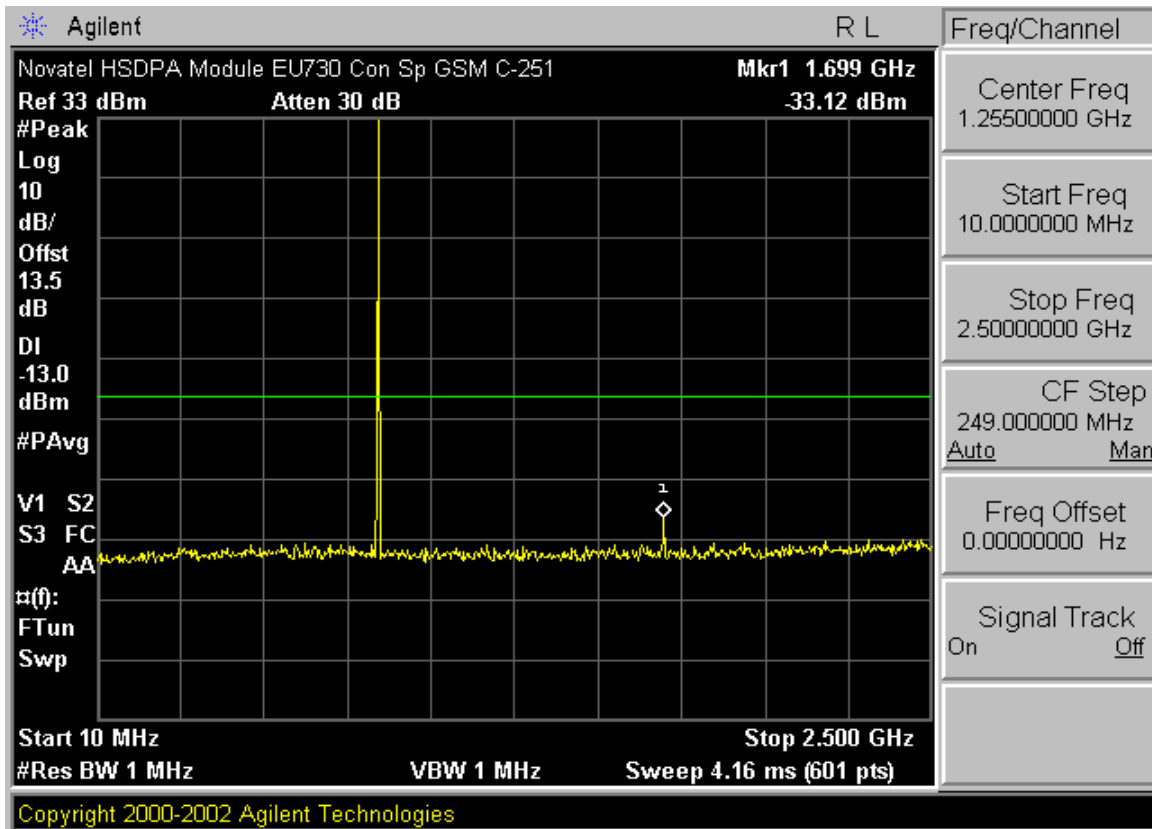

PCTEST™ PT. 22/24 CONDUCTED PLOTS	PCTEST	GPRS-HSDPA MODE	Panasonic	Reviewed by: Quality Manager
Test Report S/N: 0606160519-G	Test Dates: July 7 - July 10, 2006	EUT Type: Panasonic Toughbook Model: CF-74	FCC ID: ACJ9TGCF-742	Page 1 of 10

PCTEST™ PT. 22/24 CONDUCTED PLOTS	PCTEST MICROELECTRONICS	GPRS-HSDPA MODE	Panasonic	Reviewed by: Quality Manager
Test Report S/N: 0606160519-G	Test Dates: July 7 - July 10, 2006	EUT Type: Panasonic Toughbook Model: CF-74	FCC ID: ACJ9TGCF-742	Page 2 of 10

PCTEST™ PT. 22/24 CONDUCTED PLOTS	PCTEST	GPRS-HSDPA MODE	Panasonic	Reviewed by: Quality Manager
Test Report S/N: 0606160519-G	Test Dates: July 7 - July 10, 2006	EUT Type: Panasonic Toughbook Model: CF-74	FCC ID: ACJ9TGCF-742	Page 3 of 10