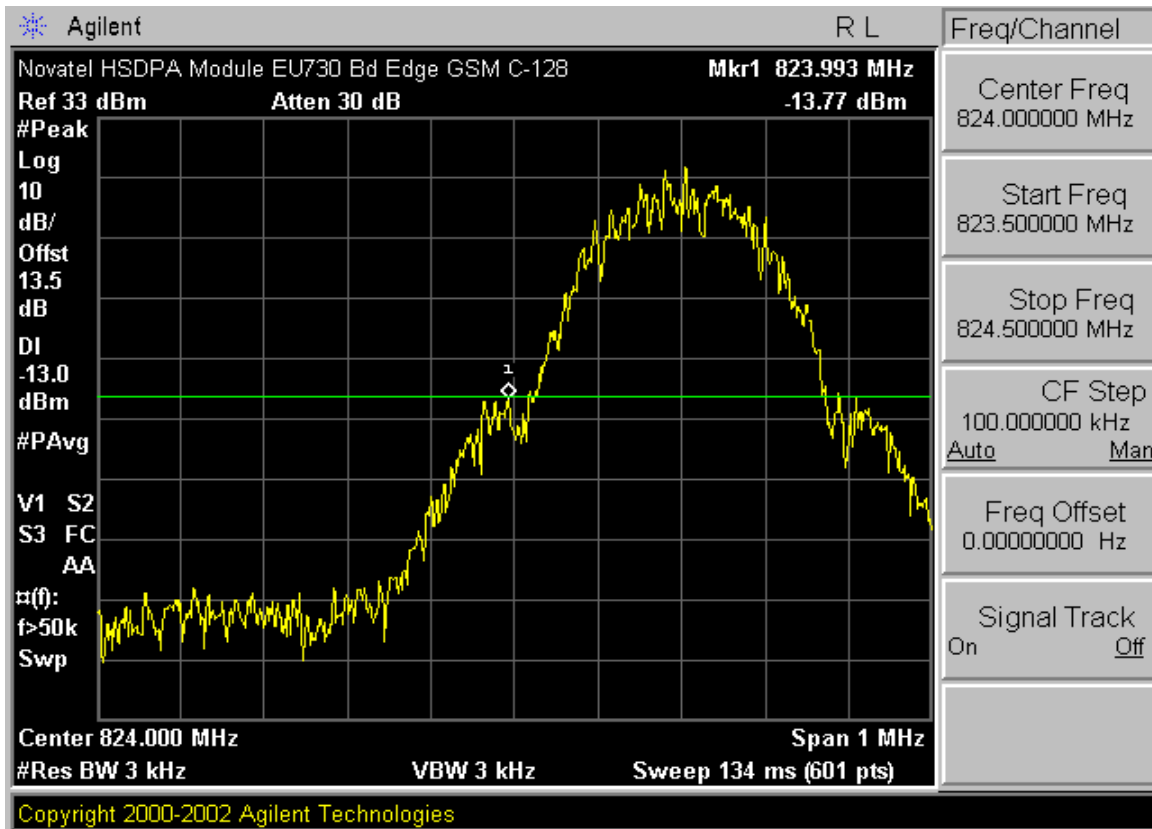

PCTEST™ PT. 22/24 CONDUCTED PLOTS	PCTEST	GPRS-HSDPA MODE	Panasonic	Reviewed by: Quality Manager
Test Report S/N: 0606160519-G	Test Dates: July 7 - July 10, 2006	EUT Type: Panasonic Toughbook Model: CF-74	FCC ID: ACJ9TGCF-742	Page 1 of 10

PCTEST™ PT. 22/24 CONDUCTED PLOTS	PCTEST MICROELECTRONICS	GPRS-HSDPA MODE	Panasonic	Reviewed by: Quality Manager
Test Report S/N: 0606160519-G	Test Dates: July 7 - July 10, 2006	EUT Type: Panasonic Toughbook Model: CF-74	FCC ID: ACJ9TGCF-742	Page 2 of 10

PCTEST™ PT. 22/24 CONDUCTED PLOTS	PCTEST	GPRS-HSDPA MODE	Panasonic	Reviewed by: Quality Manager
Test Report S/N: 0606160519-G	Test Dates: July 7 - July 10, 2006	EUT Type: Panasonic Toughbook Model: CF-74	FCC ID: ACJ9TGCF-742	Page 3 of 10