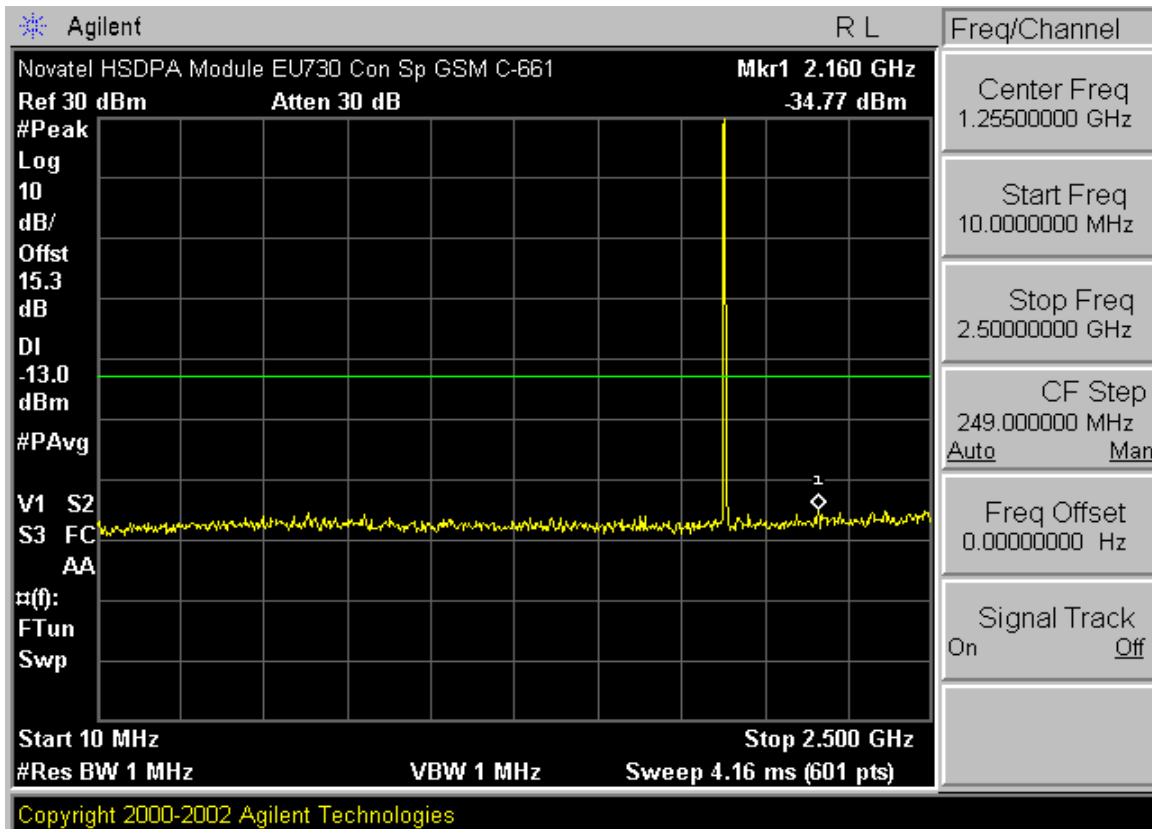

PCTEST™ PT. 22/24 CONDUCTED PLOTS	PCTEST	GPRS-HSDPA MODE	Panasonic	Reviewed by: Quality Manager
Test Report S/N: 0606160519-G	Test Dates: July 7 - July 10, 2006	EUT Type: Panasonic Toughbook Model: CF-74	FCC ID: ACJ9TGCF-742	Page 7 of 10