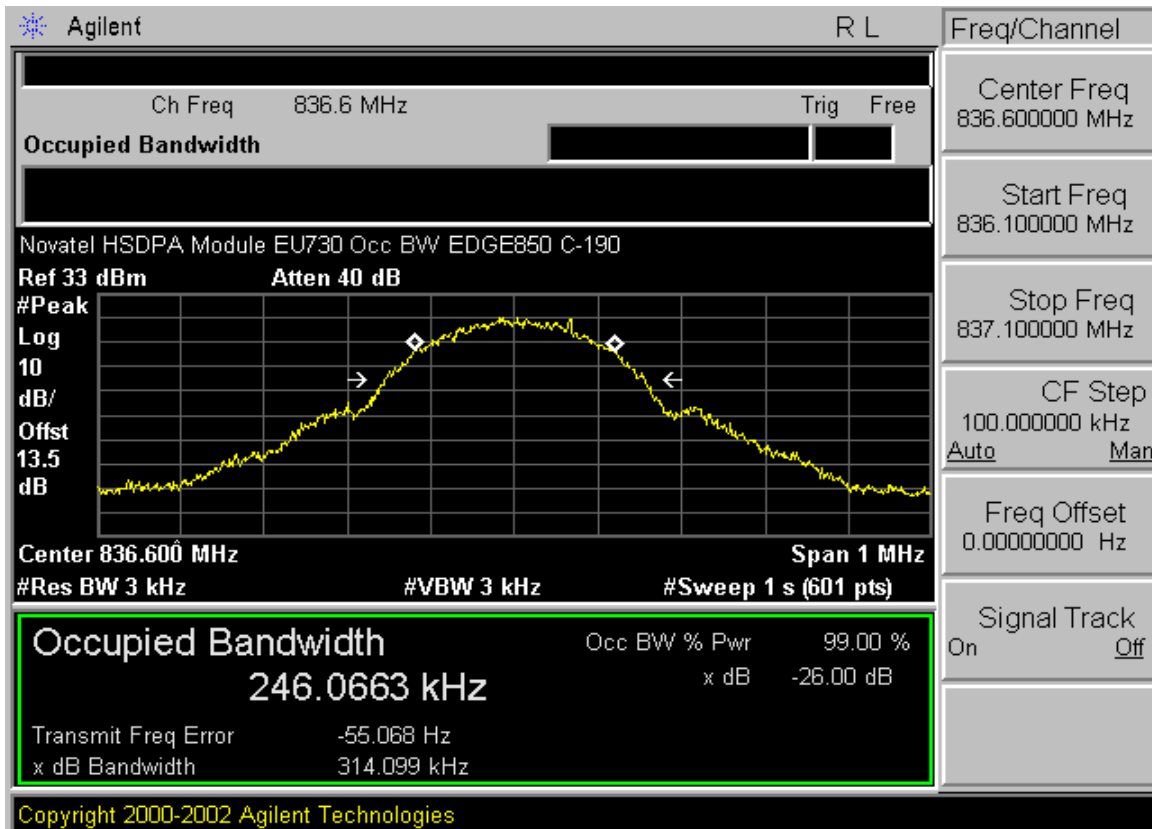

PCTEST™ PT. 22/24 CONDUCTED PLOTS	PCTEST	GPRS-HSDPA MODE	Panasonic	Reviewed by: Quality Manager
Test Report S/N: 0606160519-G	Test Dates: July 7 - July 10, 2006	EUT Type: Panasonic Toughbook Model: CF-74	FCC ID: ACJ9TGCF-742	Page 5 of 10