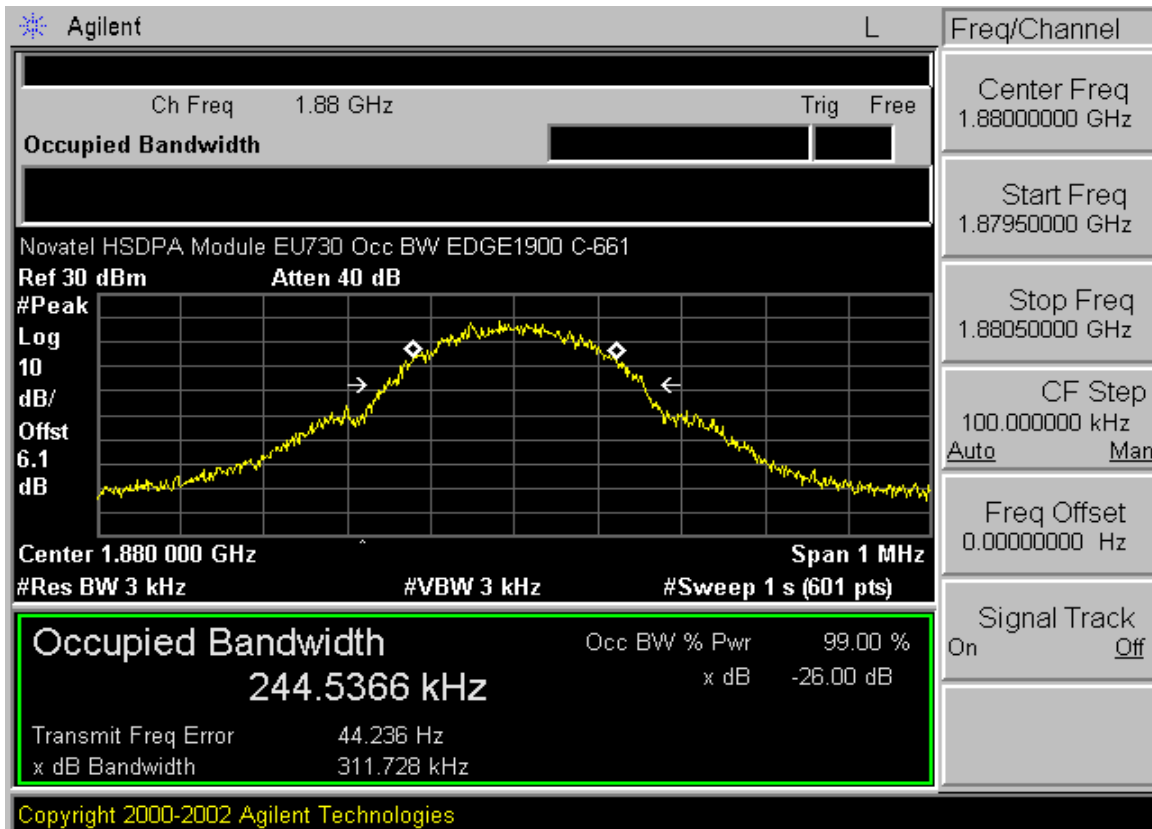

PCTEST™ PT. 22/24 CONDUCTED PLOTS	PCTEST	GPRS-HSDPA MODE	Panasonic	Reviewed by: Quality Manager
Test Report S/N: 0606160519-G	Test Dates: July 7 - July 10, 2006	EUT Type: Panasonic Toughbook Model: CF-74	FCC ID: ACJ9TGCF-742	Page 10 of 10