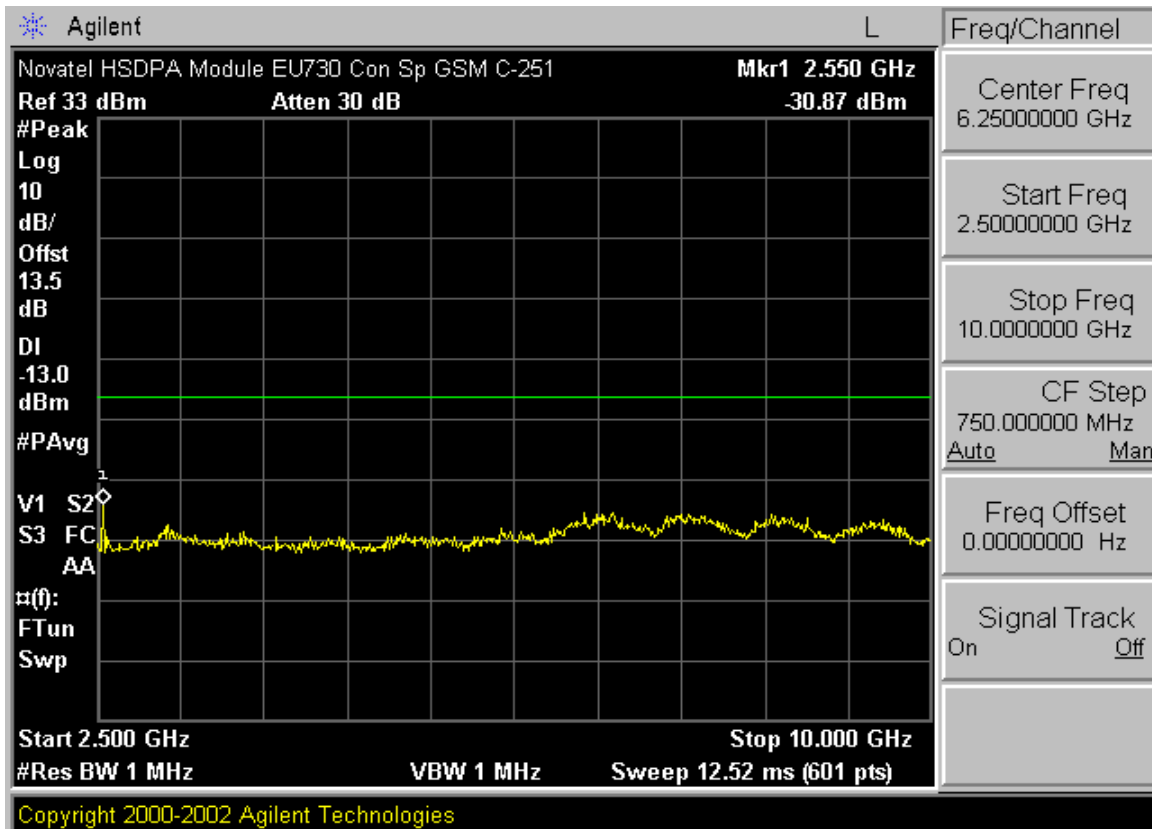

PCTEST™ PT. 22/24 CONDUCTED PLOTS	PCTEST	GPRS-HSDPA MODE	Panasonic	Reviewed by: Quality Manager
Test Report S/N: 0606160519-G	Test Dates: July 7 - July 10, 2006	EUT Type: Panasonic Toughbook Model: CF-74	FCC ID: ACJ9TGCF-742	Page 1 of 10

PCTEST™ PT. 22/24 CONDUCTED PLOTS	PCTEST MICROELECTRONICS	GPRS-HSDPA MODE	Panasonic	Reviewed by: Quality Manager
Test Report S/N: 0606160519-G	Test Dates: July 7 - July 10, 2006	EUT Type: Panasonic Toughbook Model: CF-74	FCC ID: ACJ9TGCF-742	Page 2 of 10

PCTEST™ PT. 22/24 CONDUCTED PLOTS	PCTEST	GPRS-HSDPA MODE	Panasonic	Reviewed by: Quality Manager
Test Report S/N: 0606160519-G	Test Dates: July 7 - July 10, 2006	EUT Type: Panasonic Toughbook Model: CF-74	FCC ID: ACJ9TGCF-742	Page 3 of 10

PCTEST™ PT. 22/24 CONDUCTED PLOTS	PCTEST	GPRS-HSDPA MODE	Panasonic	Reviewed by: Quality Manager
Test Report S/N: 0606160519-G	Test Dates: July 7 - July 10, 2006	EUT Type: Panasonic Toughbook Model: CF-74	FCC ID: ACJ9TGCF-742	Page 4 of 10