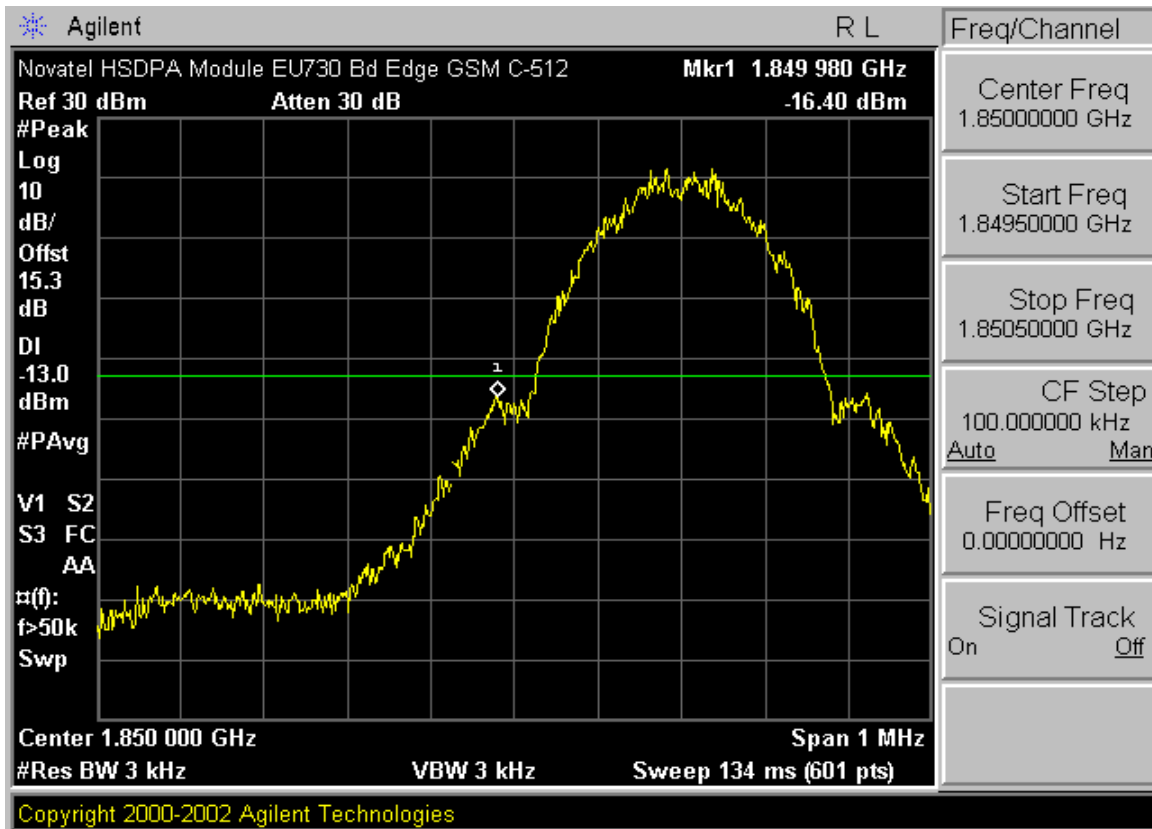

PCTEST™ PT. 22/24 CONDUCTED PLOTS	PCTEST	GPRS-HSDPA MODE	Panasonic	Reviewed by: Quality Manager
Test Report S/N: 0606160519-G	Test Dates: July 7 - July 10, 2006	EUT Type: Panasonic Toughbook Model: CF-74	FCC ID: ACJ9TGCF-742	Page 7 of 10