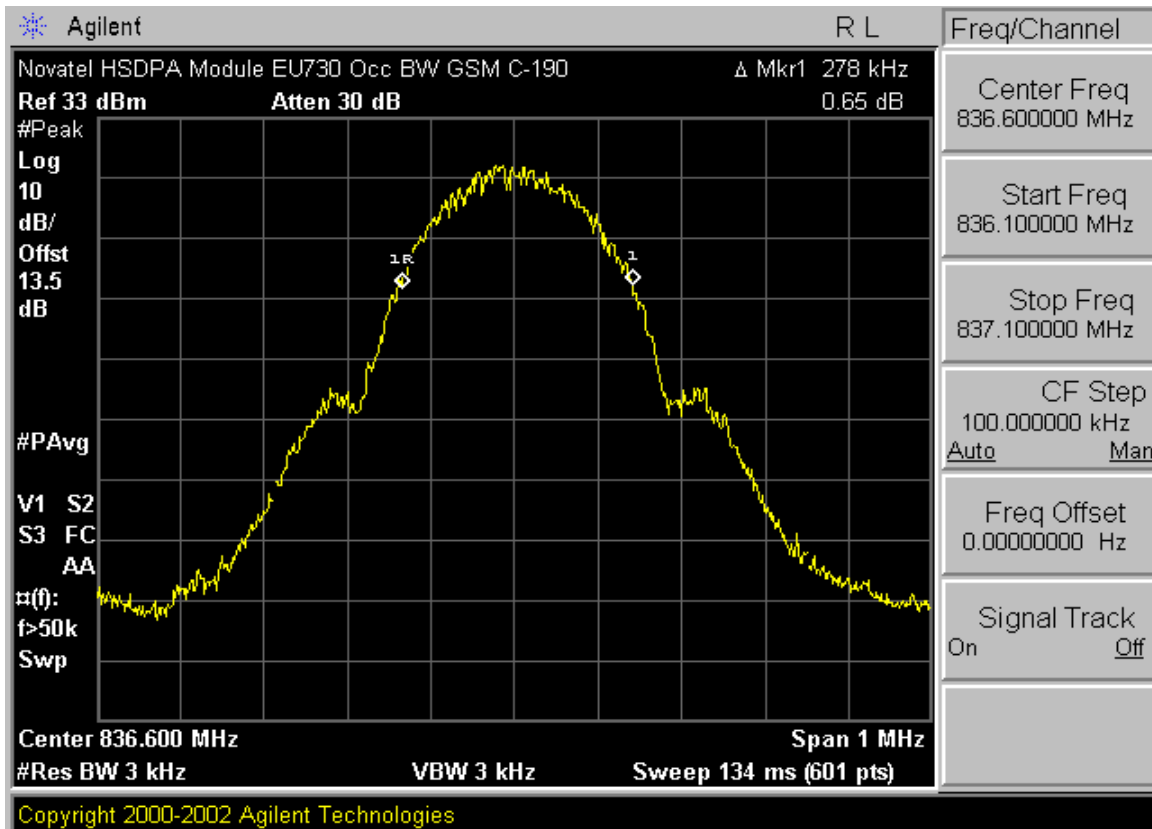

PCTEST™ PT. 22/24 CONDUCTED PLOTS	PCTEST	GPRS-HSDPA MODE	Panasonic	Reviewed by: Quality Manager
Test Report S/N: 0606160519-G	Test Dates: July 7 - July 10, 2006	EUT Type: Panasonic Toughbook Model: CF-74	FCC ID: ACJ9TGCF-742	Page 1 of 10

PCTEST™ PT. 22/24 CONDUCTED PLOTS	PCTEST MICROELECTRONICS	GPRS-HSDPA MODE	Panasonic	Reviewed by: Quality Manager
Test Report S/N: 0606160519-G	Test Dates: July 7 - July 10, 2006	EUT Type: Panasonic Toughbook Model: CF-74	FCC ID: ACJ9TGCF-742	Page 2 of 10

PCTEST™ PT. 22/24 CONDUCTED PLOTS	PCTEST	GPRS-HSDPA MODE	Panasonic	Reviewed by: Quality Manager
Test Report S/N: 0606160519-G	Test Dates: July 7 - July 10, 2006	EUT Type: Panasonic Toughbook Model: CF-74	FCC ID: ACJ9TGCF-742	Page 3 of 10