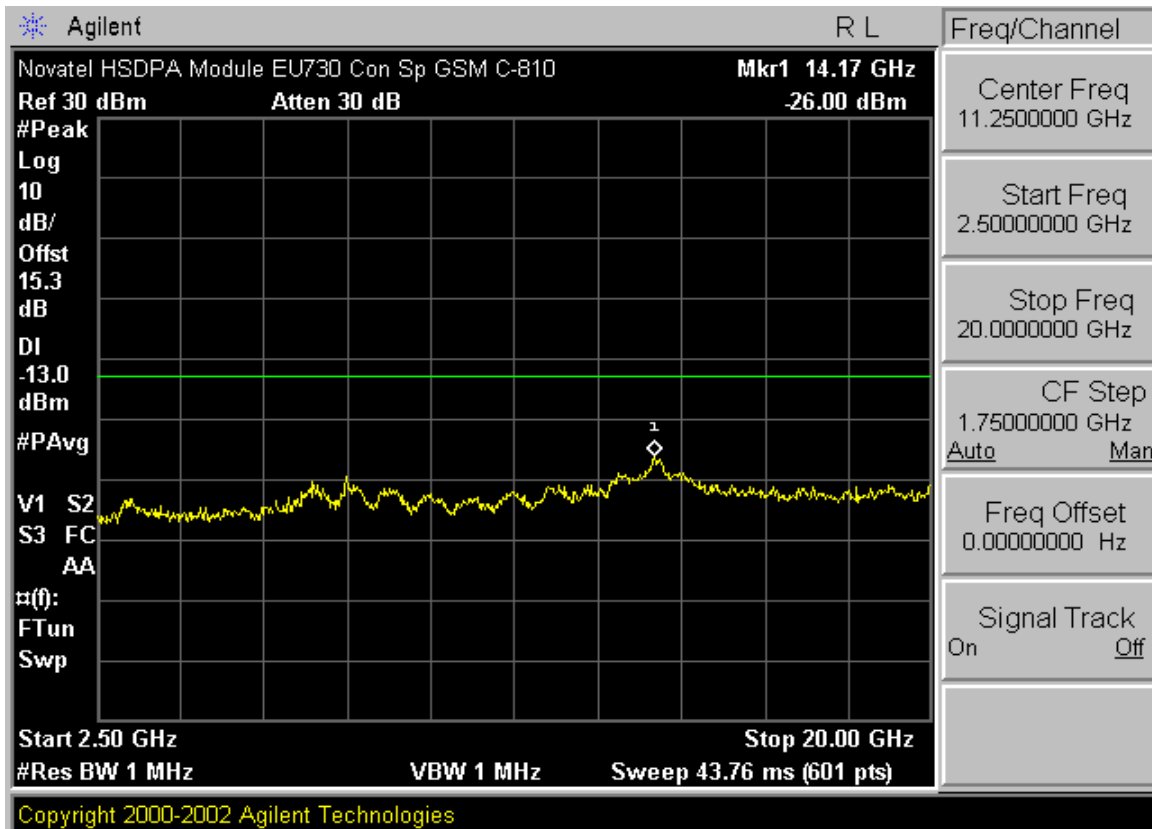

PCTEST™ PT. 22/24 CONDUCTED PLOTS	PCTEST	GPRS-HSDPA MODE	Panasonic	Reviewed by: Quality Manager
Test Report S/N: 0606160519-G	Test Dates: July 7 - July 10, 2006	EUT Type: Panasonic Toughbook Model: CF-74	FCC ID: ACJ9TGCF-742	Page 9 of 10