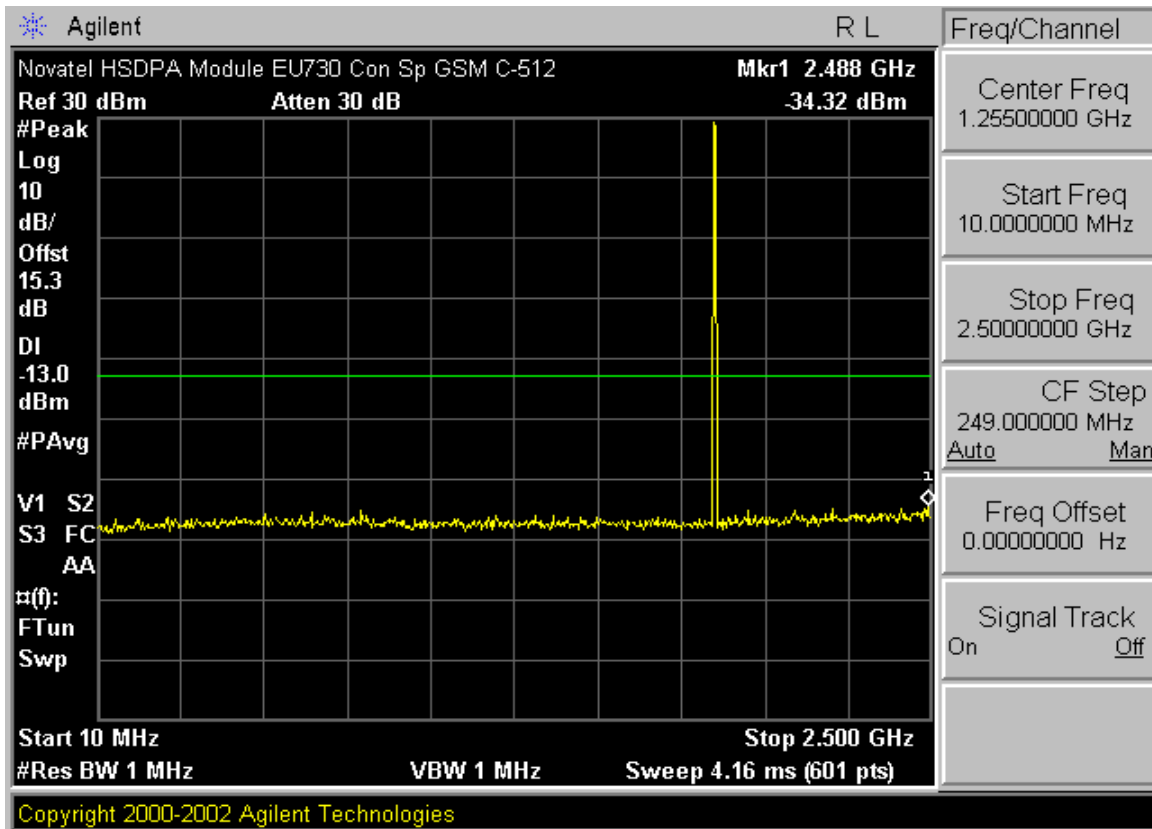

PCTEST™ PT. 22/24 CONDUCTED PLOTS	PCTEST	GPRS-HSDPA MODE	Panasonic	Reviewed by: Quality Manager
Test Report S/N: 0606160519-G	Test Dates: July 7 - July 10, 2006	EUT Type: Panasonic Toughbook Model: CF-74	FCC ID: ACJ9TGCF-742	Page 6 of 10