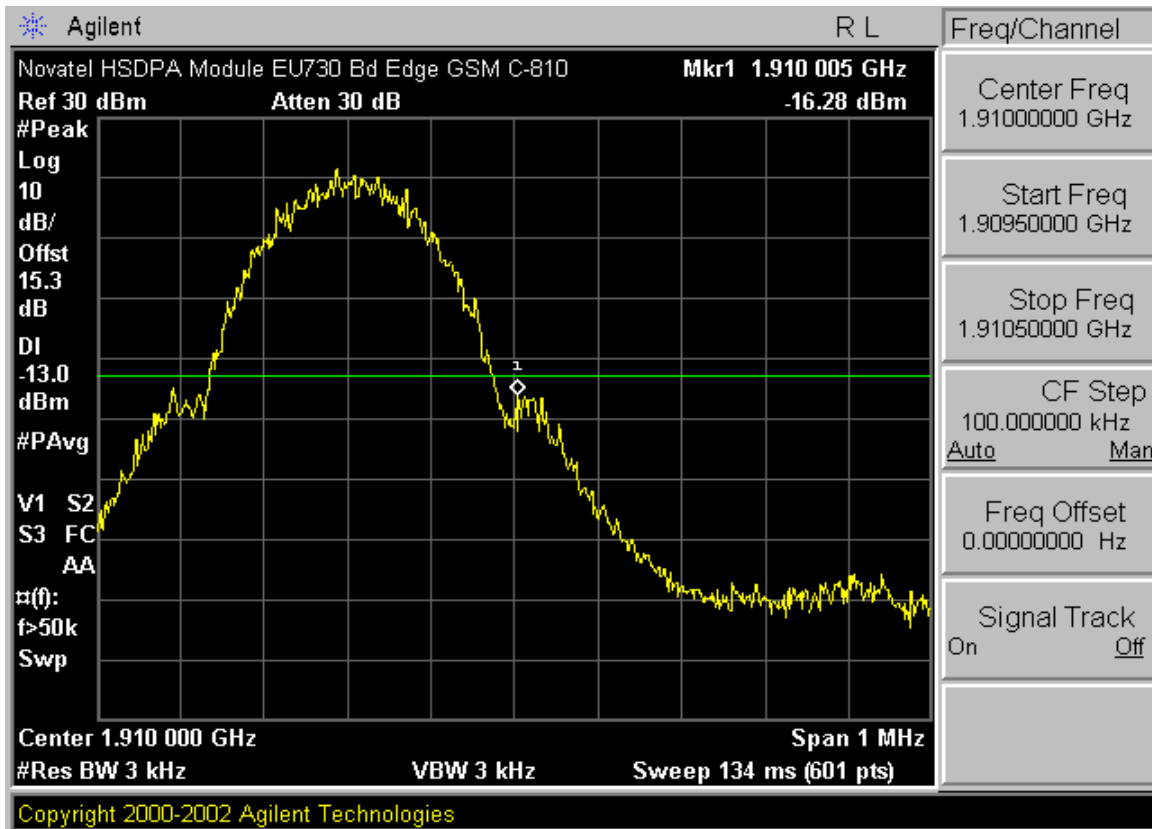

PCTEST™ PT. 22/24 CONDUCTED PLOTS	PCTEST	GPRS-HSDPA MODE	Panasonic	Reviewed by: Quality Manager
Test Report S/N: 0606160519-G	Test Dates: July 7 - July 10, 2006	EUT Type: Panasonic Toughbook Model: CF-74	FCC ID: ACJ9TGCF-742	Page 10 of 10