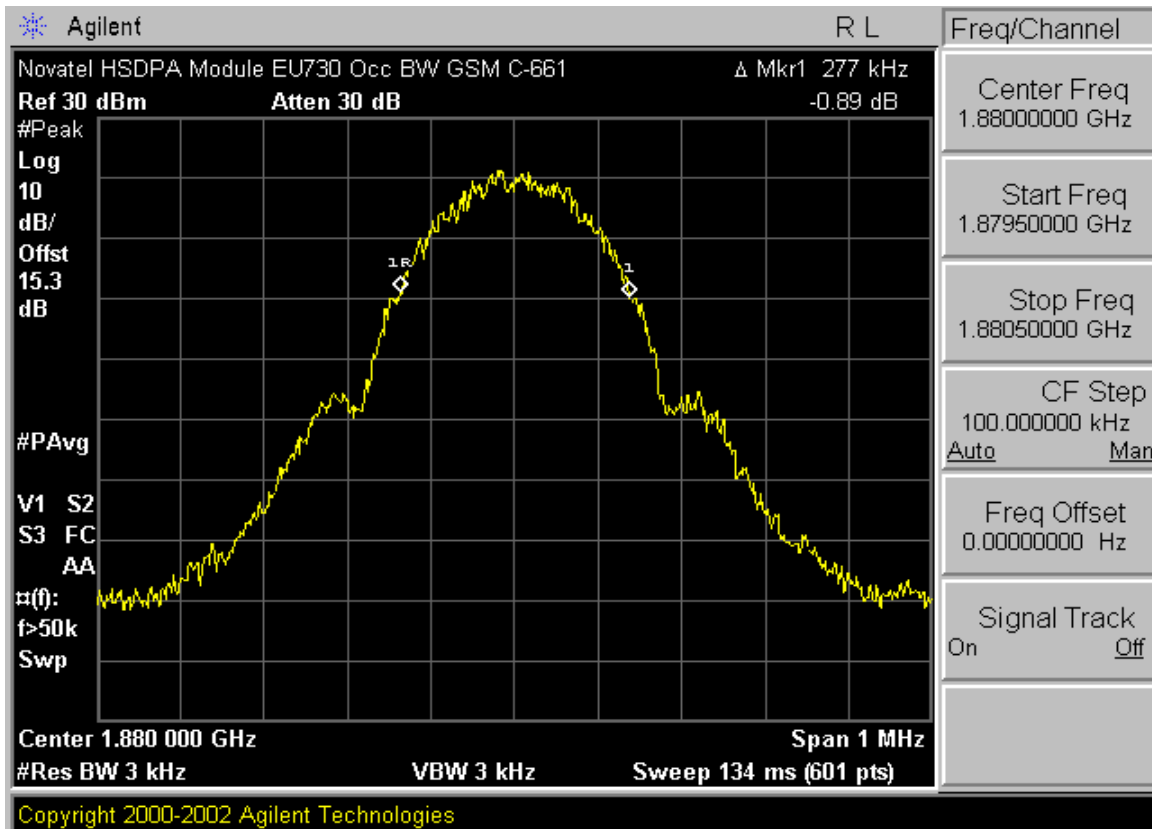

PCTEST™ PT. 22/24 CONDUCTED PLOTS	PCTEST	GPRS-HSDPA MODE	Panasonic	Reviewed by: Quality Manager
Test Report S/N: 0606160519-G	Test Dates: July 7 - July 10, 2006	EUT Type: Panasonic Toughbook Model: CF-74	FCC ID: ACJ9TGCF-742	Page 8 of 10