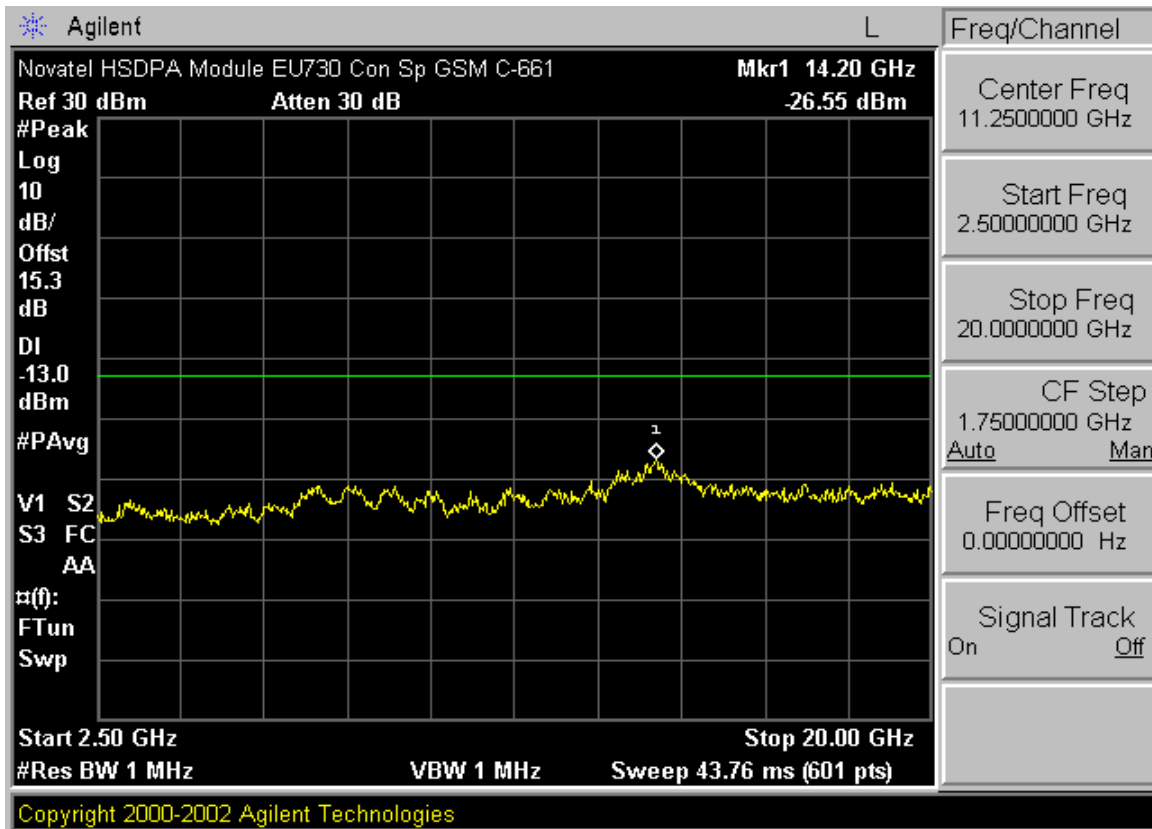

PCTEST™ PT. 22/24 CONDUCTED PLOTS	PCTEST	GPRS-HSDPA MODE	Panasonic	Reviewed by: Quality Manager
Test Report S/N: 0606160519-G	Test Dates: July 7 - July 10, 2006	EUT Type: Panasonic Toughbook Model: CF-74	FCC ID: ACJ9TGCF-742	Page 8 of 10