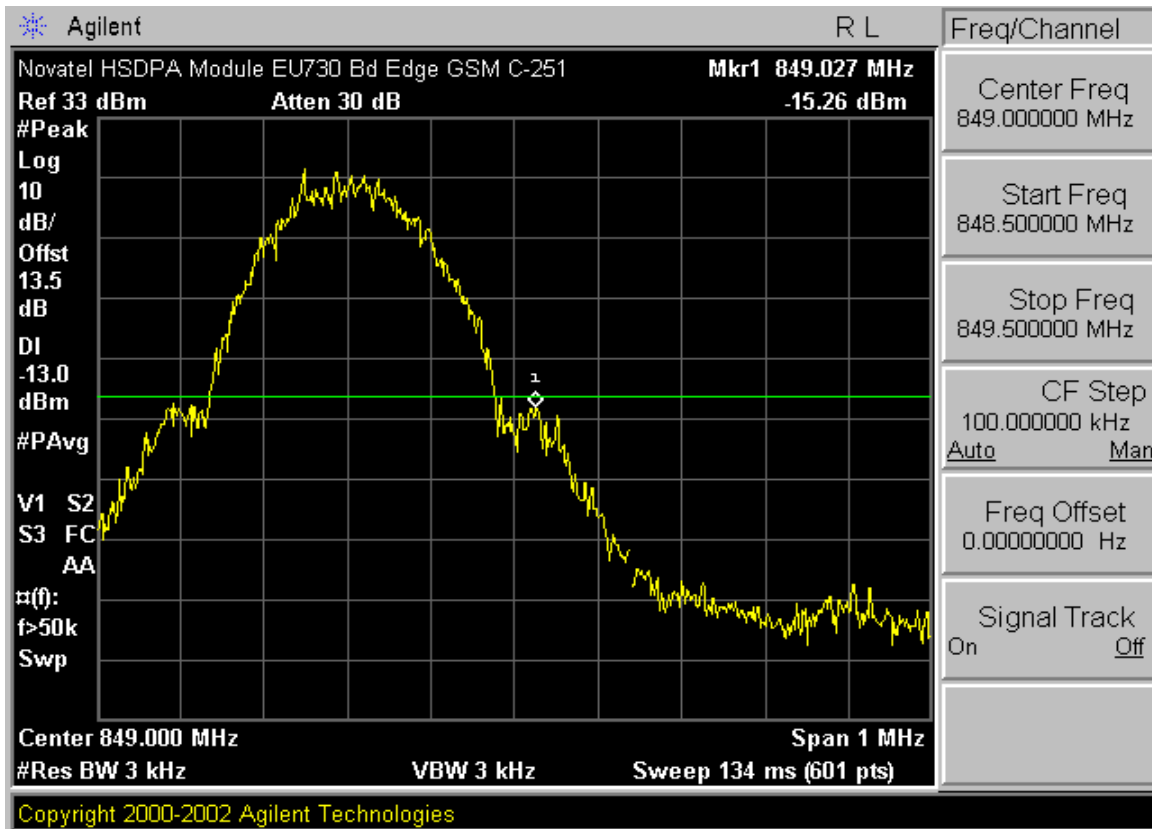

PCTEST™ PT. 22/24 CONDUCTED PLOTS	PCTEST	GPRS-HSDPA MODE	Panasonic	Reviewed by: Quality Manager
Test Report S/N: 0606160519-G	Test Dates: July 7 - July 10, 2006	EUT Type: Panasonic Toughbook Model: CF-74	FCC ID: ACJ9TGCF-742	Page 1 of 10

PCTEST™ PT. 22/24 CONDUCTED PLOTS	PCTEST MICROELECTRONICS	GPRS-HSDPA MODE	Panasonic	Reviewed by: Quality Manager
Test Report S/N: 0606160519-G	Test Dates: July 7 - July 10, 2006	EUT Type: Panasonic Toughbook Model: CF-74	FCC ID: ACJ9TGCF-742	Page 2 of 10

PCTEST™ PT. 22/24 CONDUCTED PLOTS	PCTEST	GPRS-HSDPA MODE	Panasonic	Reviewed by: Quality Manager
Test Report S/N: 0606160519-G	Test Dates: July 7 - July 10, 2006	EUT Type: Panasonic Toughbook Model: CF-74	FCC ID: ACJ9TGCF-742	Page 3 of 10

PCTEST™ PT. 22/24 CONDUCTED PLOTS	PCTEST	GPRS-HSDPA MODE	Panasonic	Reviewed by: Quality Manager
Test Report S/N: 0606160519-G	Test Dates: July 7 - July 10, 2006	EUT Type: Panasonic Toughbook Model: CF-74	FCC ID: ACJ9TGCF-742	Page 4 of 10