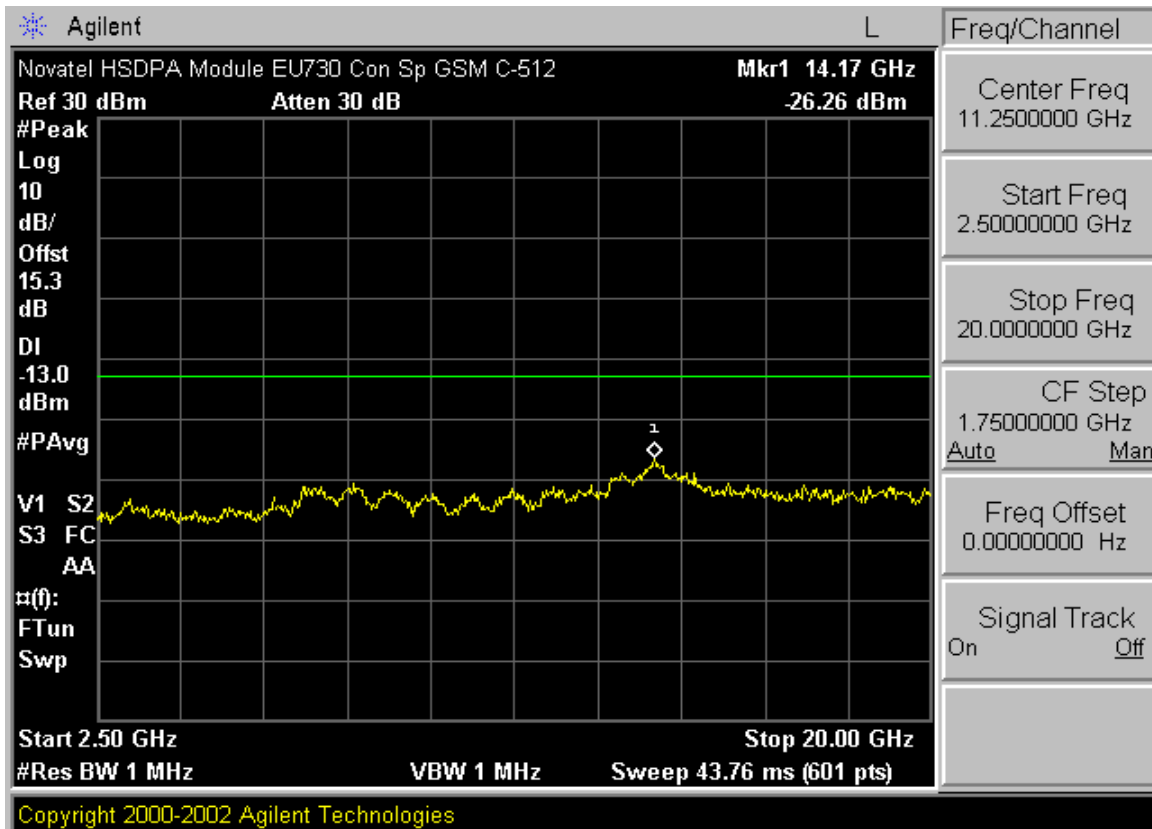

PCTEST™ PT. 22/24 CONDUCTED PLOTS	PCTEST	GPRS-HSDPA MODE	Panasonic	Reviewed by: Quality Manager
Test Report S/N: 0606160519-G	Test Dates: July 7 - July 10, 2006	EUT Type: Panasonic Toughbook Model: CF-74	FCC ID: ACJ9TGCF-742	Page 6 of 10