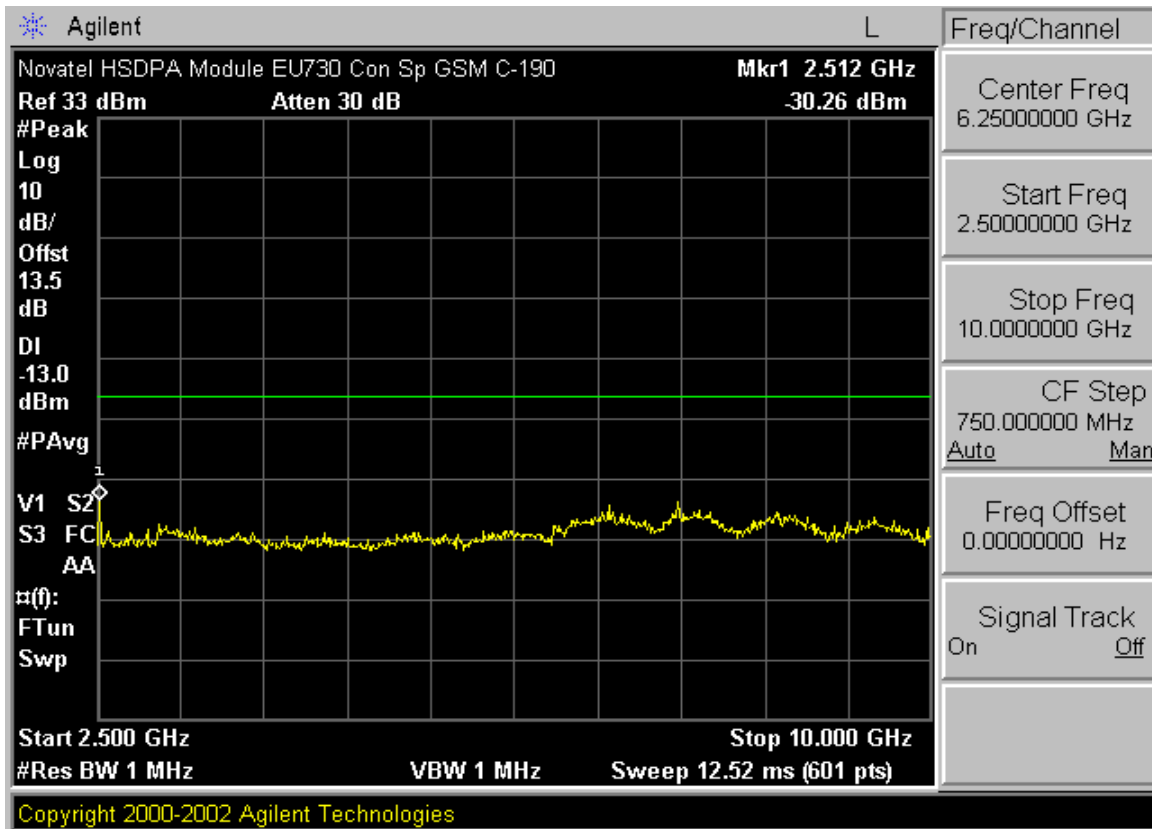

PCTEST™ PT. 22/24 CONDUCTED PLOTS	PCTEST	GPRS-HSDPA MODE	Panasonic	Reviewed by: Quality Manager
Test Report S/N: 0606160519-G	Test Dates: July 7 - July 10, 2006	EUT Type: Panasonic Toughbook Model: CF-74	FCC ID: ACJ9TGCF-742	Page 1 of 10

PCTEST™ PT. 22/24 CONDUCTED PLOTS	PCTEST MICROELECTRONICS	GPRS-HSDPA MODE	Panasonic	Reviewed by: Quality Manager
Test Report S/N: 0606160519-G	Test Dates: July 7 - July 10, 2006	EUT Type: Panasonic Toughbook Model: CF-74	FCC ID: ACJ9TGCF-742	Page 2 of 10

PCTEST™ PT. 22/24 CONDUCTED PLOTS	PCTEST	GPRS-HSDPA MODE	Panasonic	Reviewed by: Quality Manager
Test Report S/N: 0606160519-G	Test Dates: July 7 - July 10, 2006	EUT Type: Panasonic Toughbook Model: CF-74	FCC ID: ACJ9TGCF-742	Page 3 of 10

PCTEST™ PT. 22/24 CONDUCTED PLOTS	PCTEST	GPRS-HSDPA MODE	Panasonic	Reviewed by: Quality Manager
Test Report S/N: 0606160519-G	Test Dates: July 7 - July 10, 2006	EUT Type: Panasonic Toughbook Model: CF-74	FCC ID: ACJ9TGCF-742	Page 4 of 10