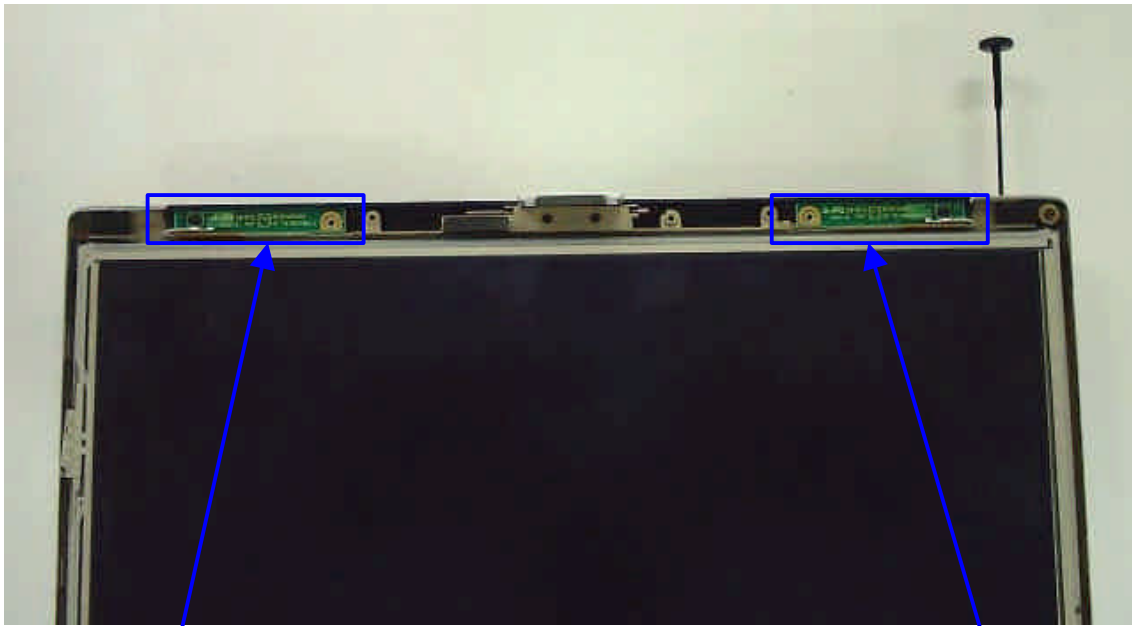

#### 4) WLAN Card position

WLAN Card Position

Magnified View

5) WLAN exterior photo

WLAN Top View

WLAN Bottom View

6) WLAN interior photo

WLAN inside Top View

WLAN inside Bottom View

7) Antenna position & Magnified photo (WLAN)

Receive only  
WLAN Antenna

Receive only Antenna View

Send & Receive  
WLAN Antenna

Send & Receive Antenna View

## 9) Antenna Specification

WLAN Send & Receive Antenna: (Inverted F type: 3.66dBi max)

WLAN Receive only Antenna: (Inverted F type: 3.26dBi max)