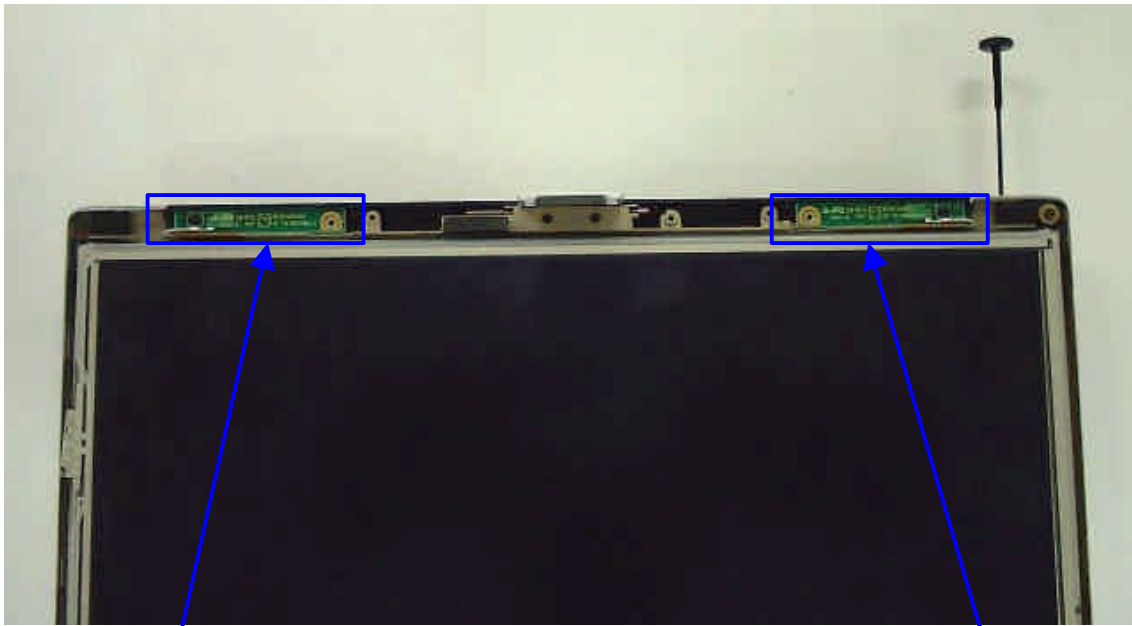

<CF-73 WLANb+g & CDMA model photo>

1) CF-73 Top/Front View

Top View

Front View

7) Antenna position & Magnified photo (WLAN)

Receive only  
WLAN Antenna

Receive only Antenna View

Send & Receive  
WLAN Antenna

Send & Receive Antenna View

8) Antenna position & Magnified photo (CDMA)

CDMA whip  
Antenna

Magnified View

## 9) Antenna Specification

WLAN Send & Receive Antenna: (Inverted F type: 3.66dBi max)

WLAN Receive only Antenna: (Inverted F type: 3.26dBi max)

CDMA Antenna: (Monopole whip type: 0.68dBi max)