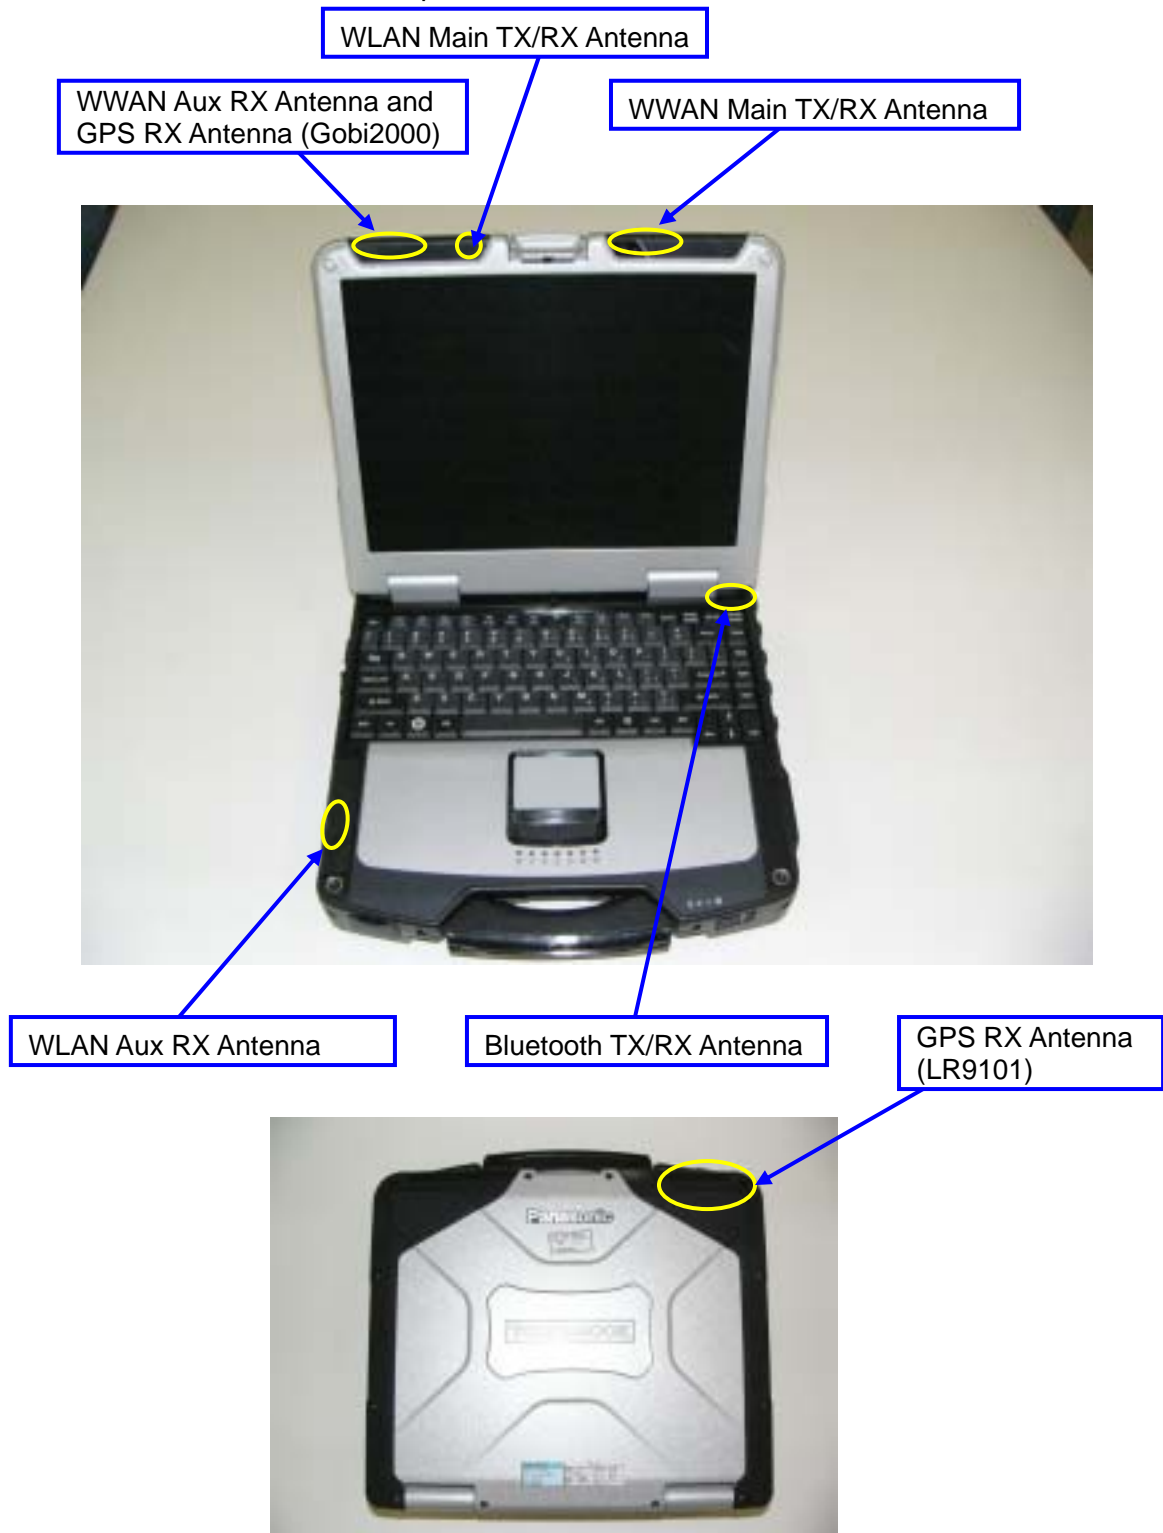

1) WLAN (AR5B95)

WLAN Top View

WLAN Bottom View

WLAN(AR5B95) interior photo

WLAN inside Top View

WLAN inside Bottom View

2) Bluetooth (UGNZA)

Bluetooth Card Top View

Bluetooth Card Bottom View

Bluetooth Module inside Top View

Bluetooth Module inside Bottom View

3) WWAN /GPS Photo

WWAN/GPS(Gobi2000) Module Top View

WWAN/GPS(Gobi2000) module Bottom View

WWAN Module Interior Top View

WWAN Module Interior Bottom View

4) GPS (LR9101) Card exterior

GPS Card Top View

GPS Card Bottom View

4. Antenna Position and Antenna photo

WLAN Main TX/RX Antenna

WLAN Aux RX Antenna

Bluetooth TX/RX Antenna