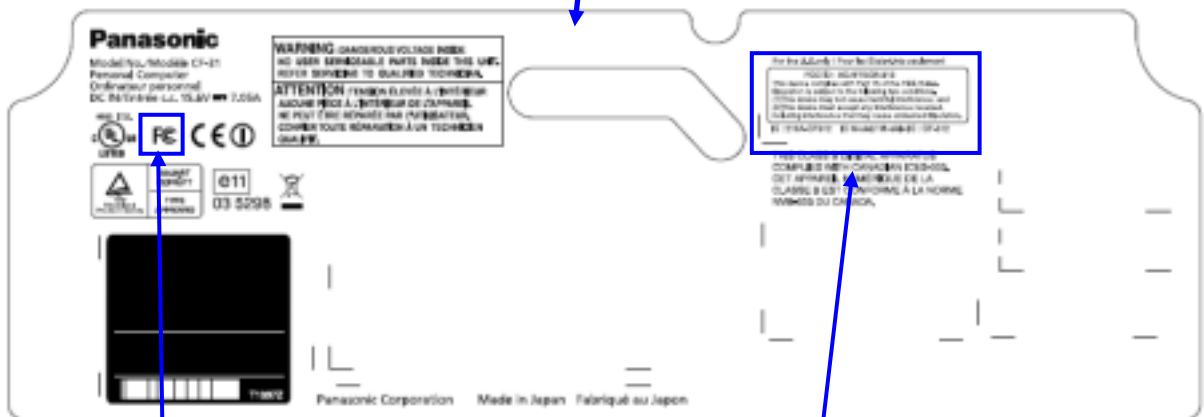

< CF-31mk1L WLAN (AR5B95) +Bluetooth (UGNZA) +WWAN (Gobi2000)  
+GPS model photo>

1. Top and Front View

FCC DoC Logo

FCC ID Label Position

For the U.S. only / Pour les États-Unis seulement

**FCC ID : ACJ9TGCF-312**

This device complies with Part 15 of the FCC Rules.  
Operation is subject to the following two conditions,  
(1) This device may not cause harmful interference, and  
(2) This device must accept any interference received,  
including interference that may cause undesired Operation.