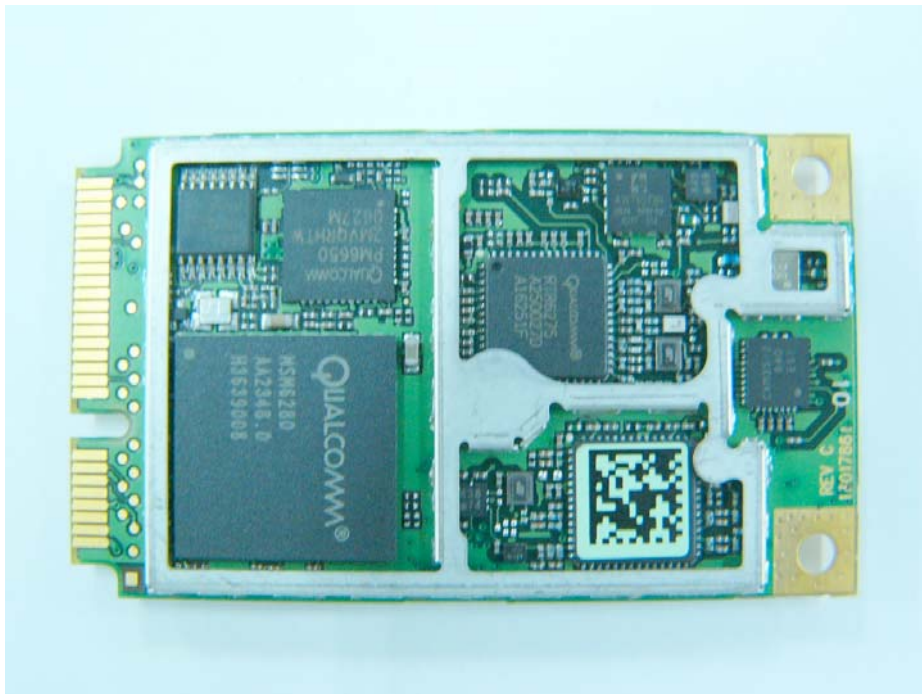

HSDPA3.6 (EU860D) Module Pack

3. Module Photo

1) WLAN

WLAN Top View

WLAN Bottom View

WLAN interior photo

WLAN inside Top View

WLAN inside Bottom View

Bluetooth Module inside Top View

Bluetooth Module inside Bottom View

3) HSDPA3.6 Photo

EU860D Module Top View

EU860D module Bottom View

EU860D Module Interior Top View

EU860D Module Interior Bottom View

4. Antenna Position and Antenna photo