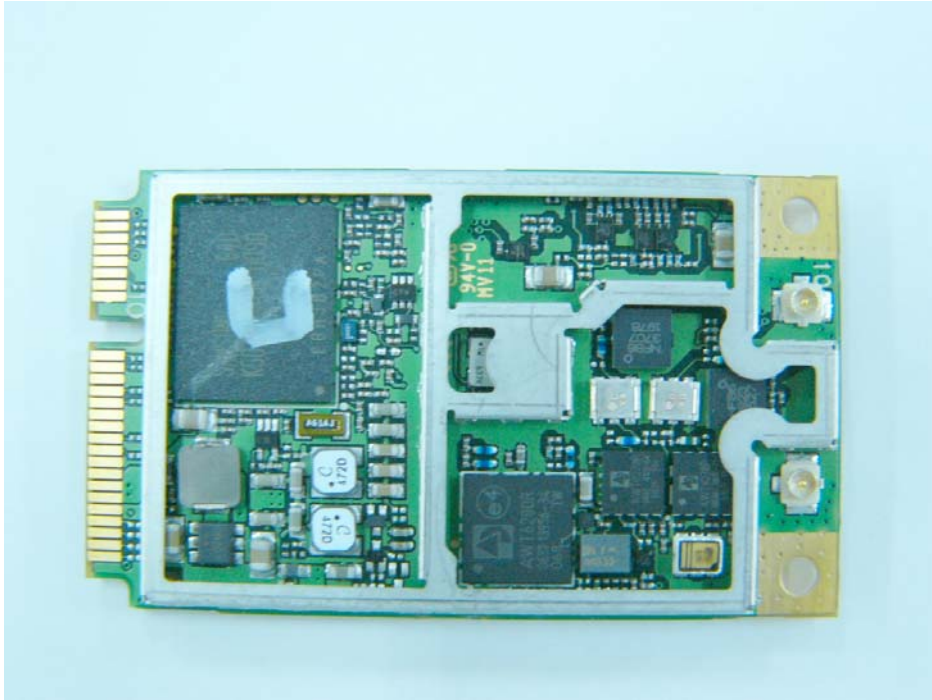

HSDPA3.6 (EU860D) Module Pack

3. Module Photo

1) WLAN

WLAN Top View

WLAN Bottom View

WLAN interior photo

WLAN inside Top View

WLAN inside Bottom View

Bluetooth Module inside Top View

Bluetooth Module inside Bottom View

3) HSDPA3.6 Photo

EU860D Module Top View

EU860D module Bottom View

EU860D Module Interior Top View

EU860D Module Interior Bottom View

4. Antenna Position and Antenna photo

WLAN Main TX/RX Antenna

WLAN AUX TX/RX Antenna

Bluetooth TX/RX Antenna

HSDPA Main TX/RX Antenna

HSDPA AUX RX only Antenna