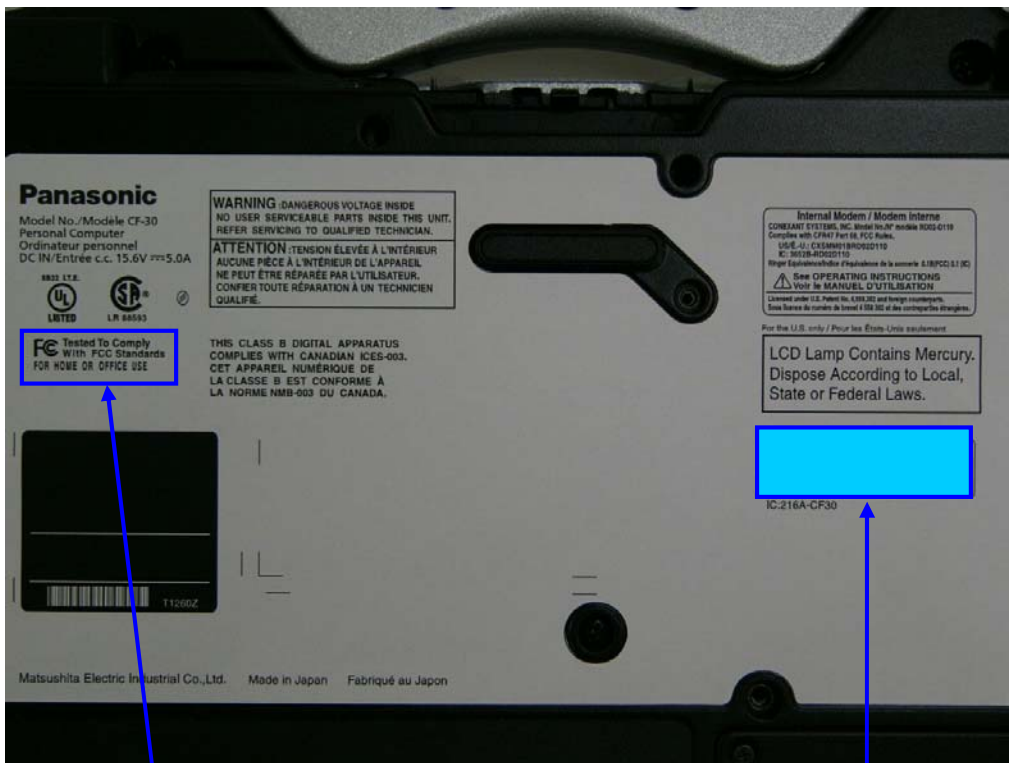

< CF-30mk2 WLANabg Bluetooth & HSDPA3.6(EU860D) model photo >

1. Top and Front View

HSDAP3.6 Module Pack Slide Position

FCC DoC Position

FCC ID Label Position