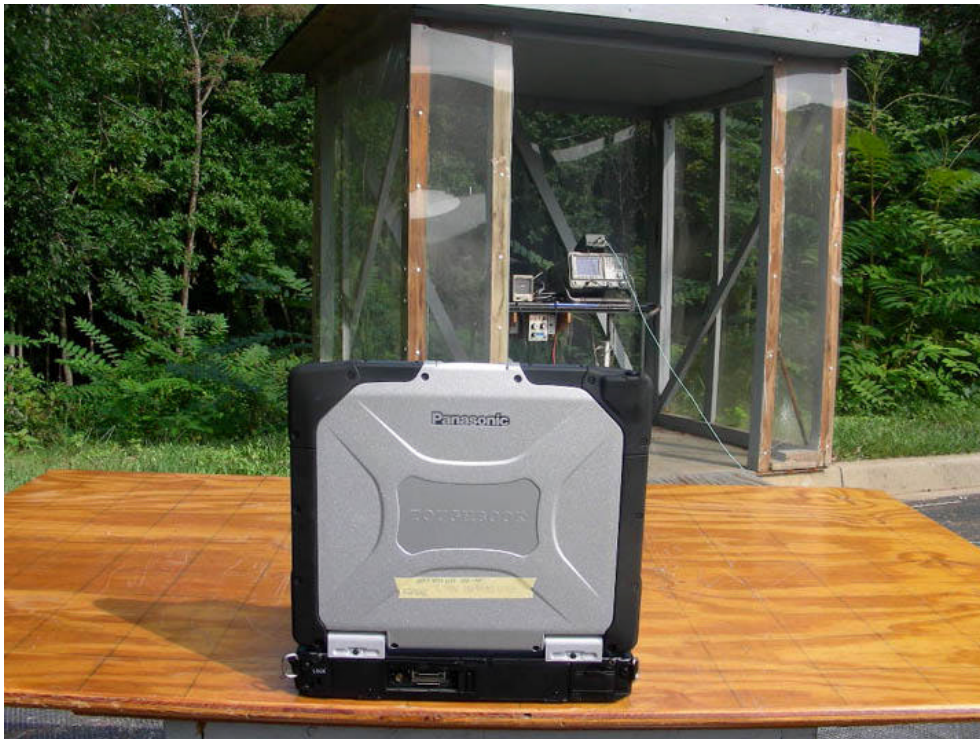

 Complete Wireless Lab	PANASONIC FCC ID: ACJ9TCGF-304	EUT Photographs
© 2007 PCTEST Lab.	Toughbook Model CF-30	Model: CF-30

 Complete Wireless Lab	PANASONIC FCC ID: ACJ9TCGF-304	EUT Photographs
© 2007 PCTEST Lab.	Toughbook Model CF-30	Model: CF-30