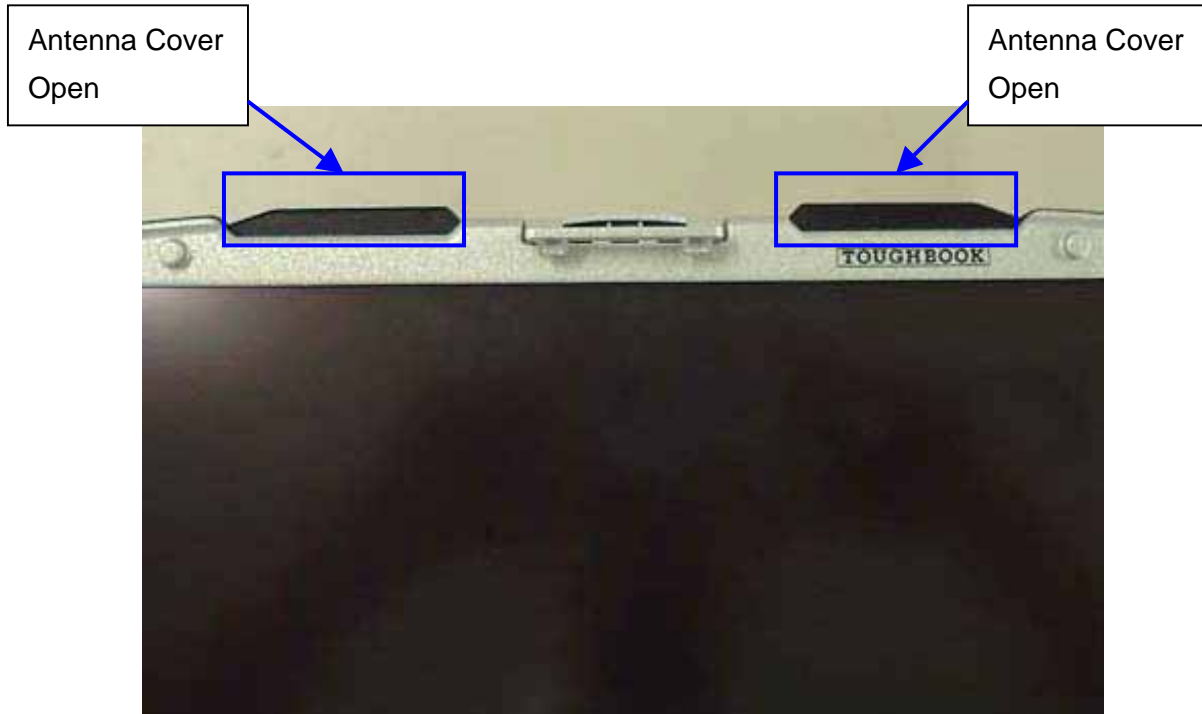

2) WLAN Card position

WLAN Card Position

3) WLAN exterior photo

WLAN Top View

WLAN Bottom View

4) WLAN interior photo

WLAN inside Top View

WLAN inside Bottom View

5) Antenna position (WLAN 11b)

6) Antenna Magnified photo (WLAN 11b)

Top View

Receive only Antenna View

Send & Receive Antenna View

7) Antenna Specification

WLAN 11b Send & Receive Antenna: (Inverted F type: 1.86dBi max)