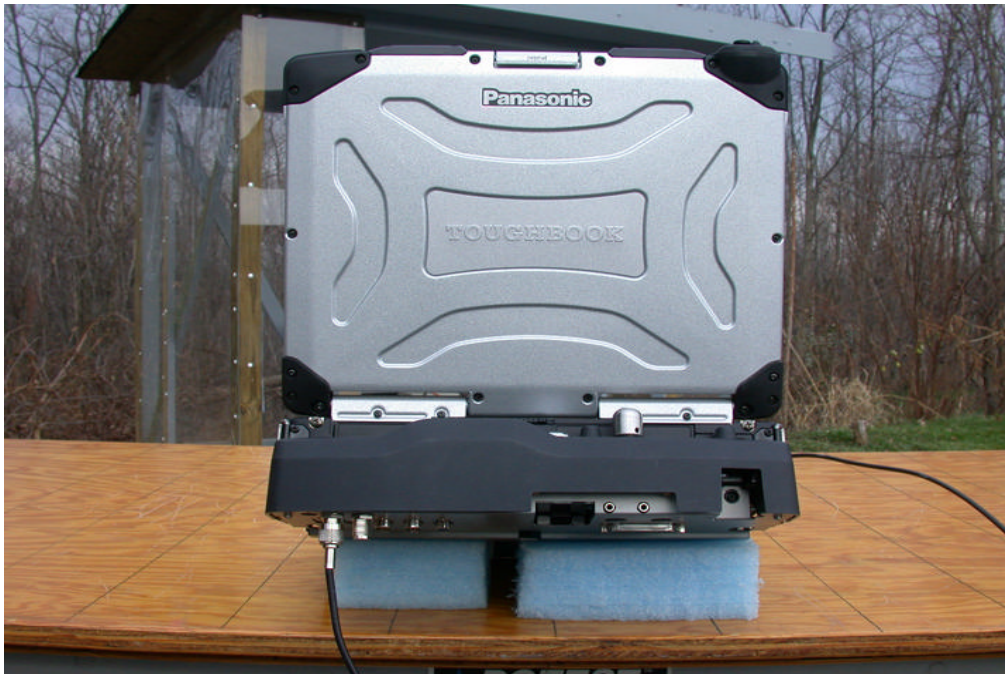

 © 2004 PCTEST Lab.	PANASONIC FCC ID: ACJ9TGCF-29AA Toughbook w/ CDMA and WLAN	EUT Photographs Model: CF-29
---	---	---------------------------------

 © 2004 PCTEST Lab.	PANASONIC FCC ID: ACJ9TGCF-29AA	EUT Photographs
	Toughbook w/ CDMA and WLAN	Model: CF-29

 © 2004 PCTEST Lab.	PANASONIC FCC ID: ACJ9TGCF-29AA	EUT Photographs
	Toughbook w/ CDMA and WLAN	Model: CF-29

 © 2004 PCTEST Lab.	PANASONIC FCC ID: ACJ9TGCF-29AA Toughbook w/ CDMA and WLAN	EUT Photographs Model: CF-29
---	---	---------------------------------

 © 2004 PCTEST Lab.	PANASONIC FCC ID: ACJ9TGCF-29AA	EUT Photographs
	Toughbook w/ CDMA and WLAN	Model: CF-29