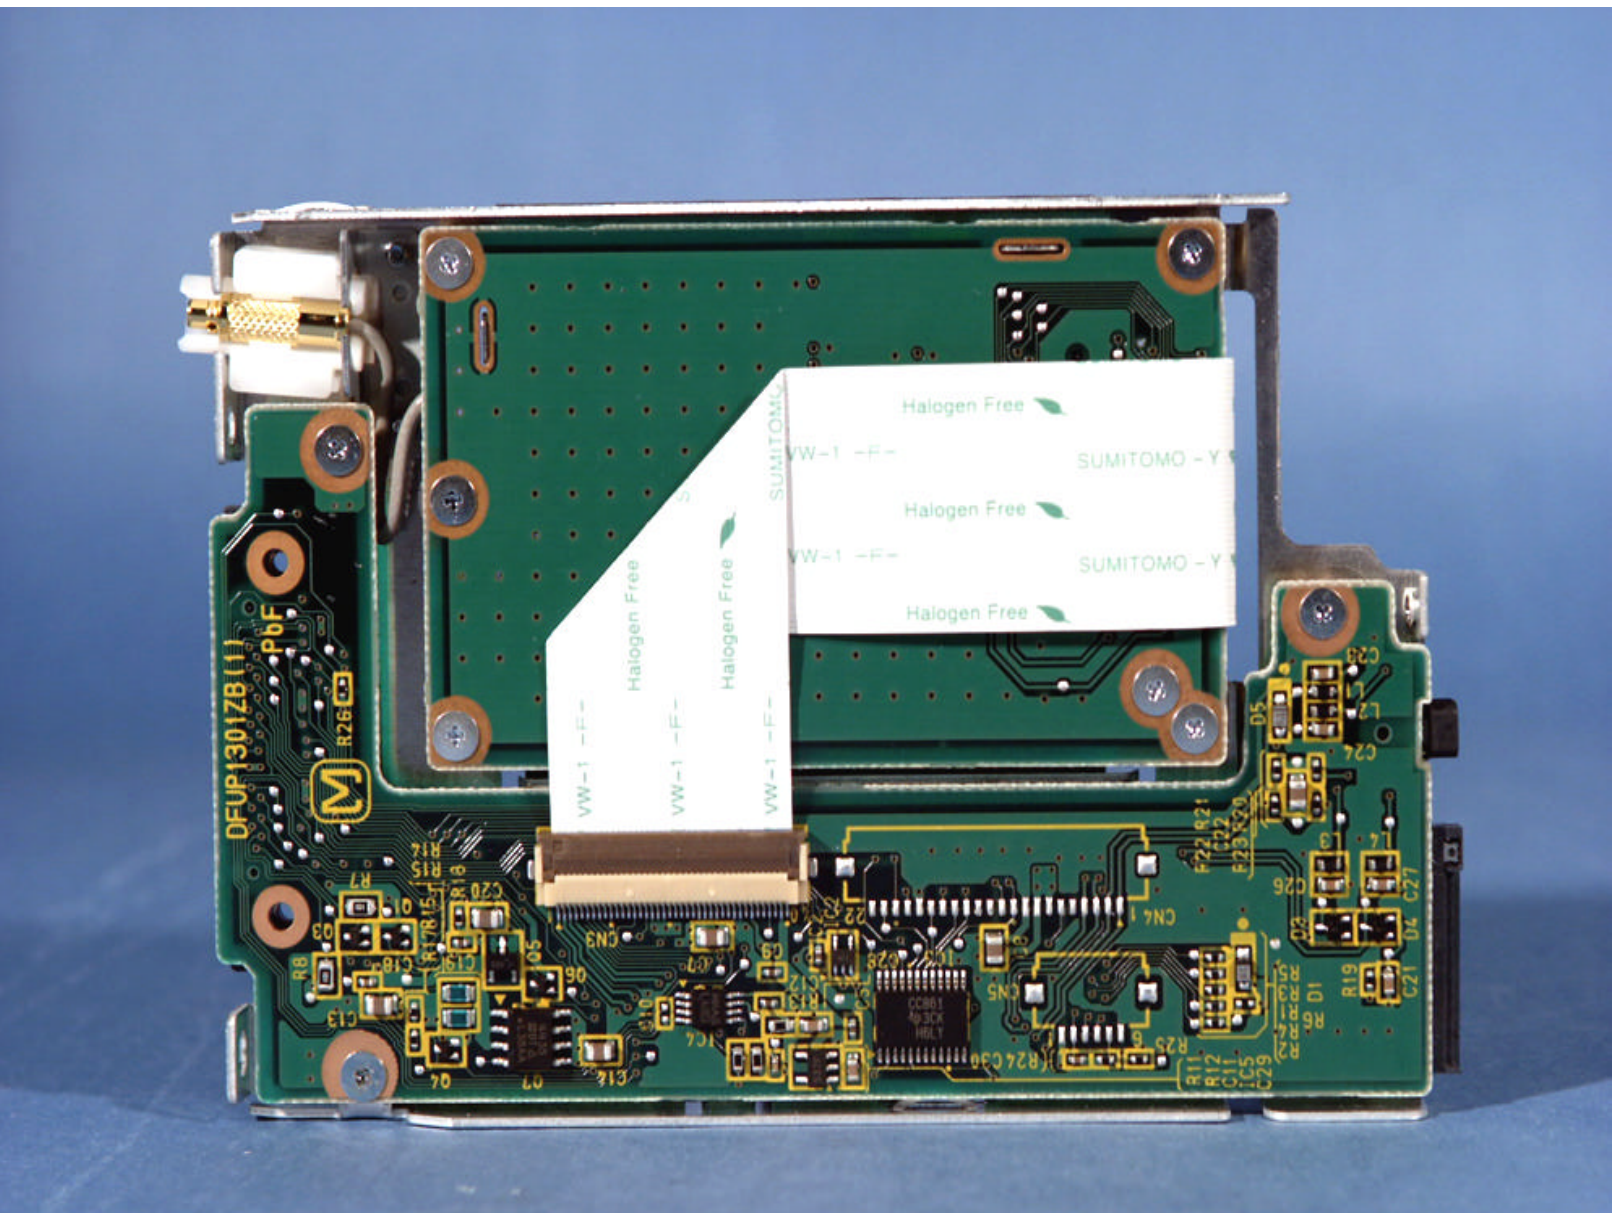

 PCTEST™ Professional Test Equipment & Tools	PANASONIC FCC ID: AC19TGCF-29AA	EUT Photographs
© 2004 PCTEST Lab.	Toughbook w/ CDMA and WLAN	Model: CF-29

 <p>PCTEST Professional Testing Services Lab</p>	<p>PANASONIC FCC ID: ACJ9TGC-F-29AA Toughbook w/ CDMA and WLAN</p>	<p>EUT Photographs Model: CF-29</p>
---	--	---

© 2004 PCTEST Lab.

PANASONIC FCC ID: ACJ9TGC-F-29AA
Toughbook w/ CDMA and WLAN

EUT Photographs
Model: CF-29