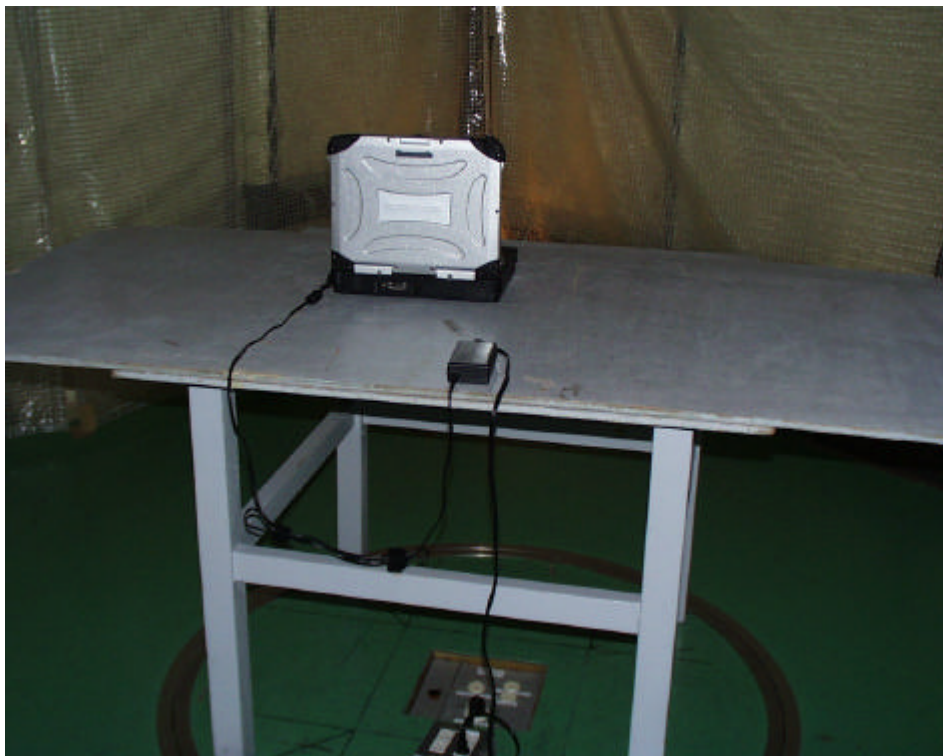

Test report

FCC ID : ACJ9TGCF-281

Our reference: 22GE0028-YW

Page : 11 of 15

Issued date : March 4, 2002

Photographs of test setup

Whip Antenna

A-pex International Co., Ltd.

Photographs of test setup

Whip Antenna

Photographs of test setup

External Antenna