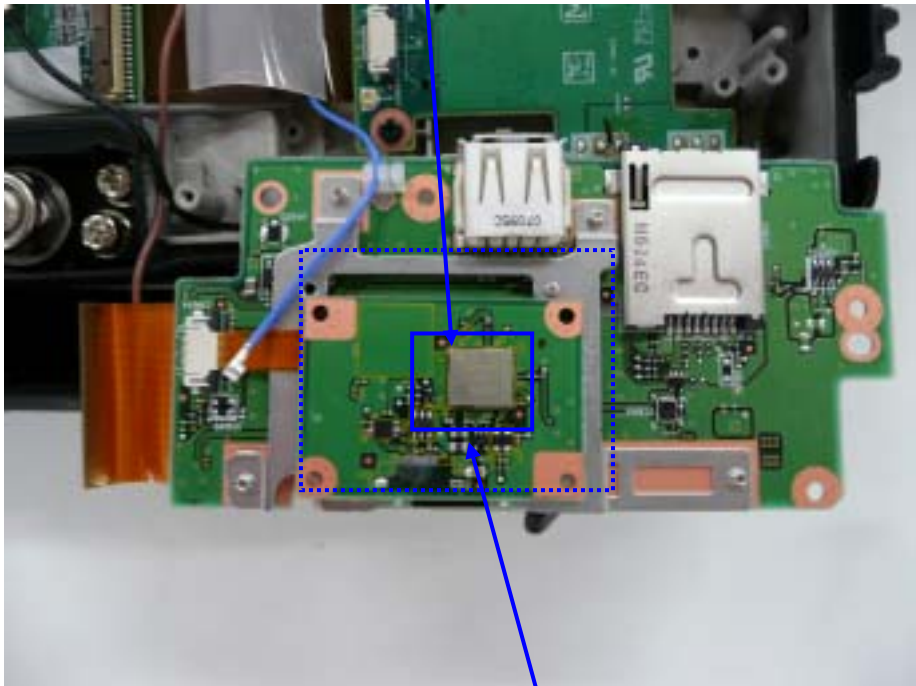

2. Module Position

Reverse Side

Reverse side of RF PWB

Bluetooth Module

3. Module Photo

1) WLAN (622AN_HMW)

WLAN Exterior Top View

WLAN Exterior Bottom View

WLAN inside Top View

WLAN inside Bottom View

2) Bluetooth

Bluetooth Card Top View

Bluetooth Card Bottom View

Bluetooth Module inside Top View

Bluetooth Module inside Bottom View

3) WWAN (Gobi2000) Photo

WWAN Top View

WWAN Bottom View

WWAN Inside Top View

WWAN Inside Bottom View

4. CF-19mk4 Antenna Position

WWAN Aux RX Antenna

WLAN Main TX/RX Antenna

WWAN Aux RX Antenna