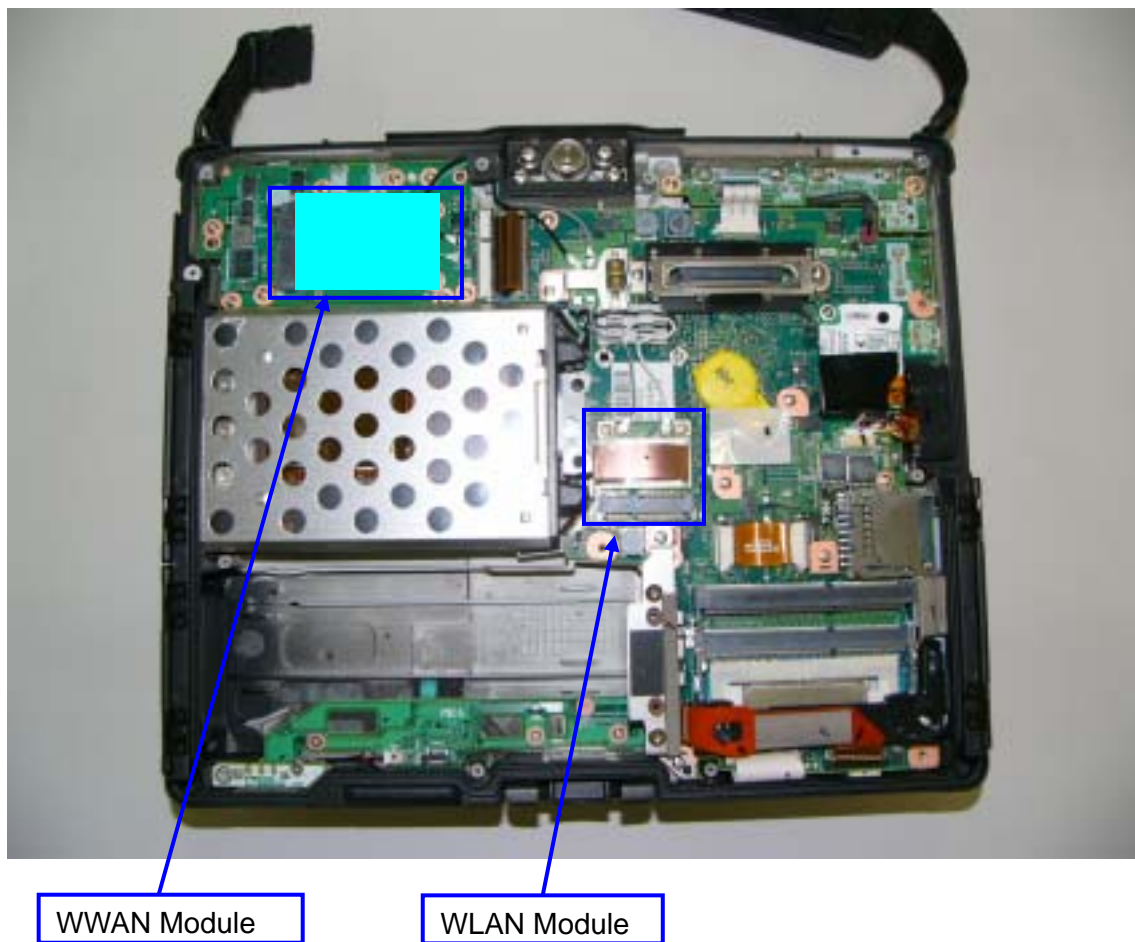

2. Module Position

Reverse Side

Reverse side of RF PWB

Bluetooth Module

3. Module Photo

1) WLAN (622AN_HMW)

WLAN Exterior Top View

WLAN Exterior Bottom View

WLAN inside Top View

WLAN inside Bottom View

2) Bluetooth

Bluetooth Card Top View

Bluetooth Card Bottom View

Bluetooth Module inside Top View

Bluetooth Module inside Bottom View

3) WWAN (Gobi2000) Photo