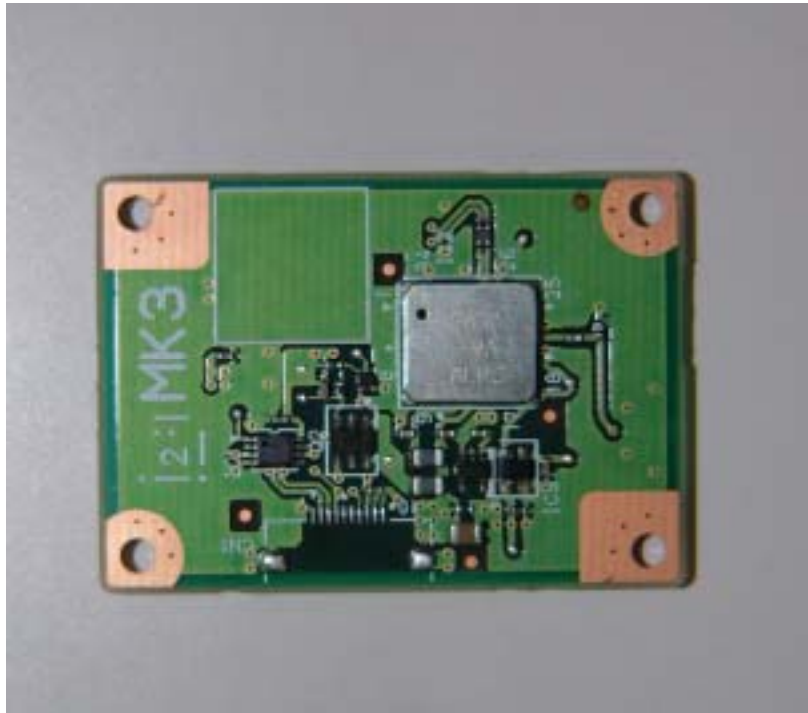

2. Module Position

Reverse Side

Reverse side of RF PWB

Bluetooth Module

3. Module Photo

1) WLAN (622AN_HMW)

WLAN Exterior Top View

WLAN Exterior Bottom View

WLAN inside Top View

WLAN inside Bottom View

2) Bluetooth

Bluetooth Card Top View

Bluetooth Card Bottom View

Bluetooth Module inside Top View

Bluetooth Module inside Bottom View

3) WWAN (Gobi2000) Photo