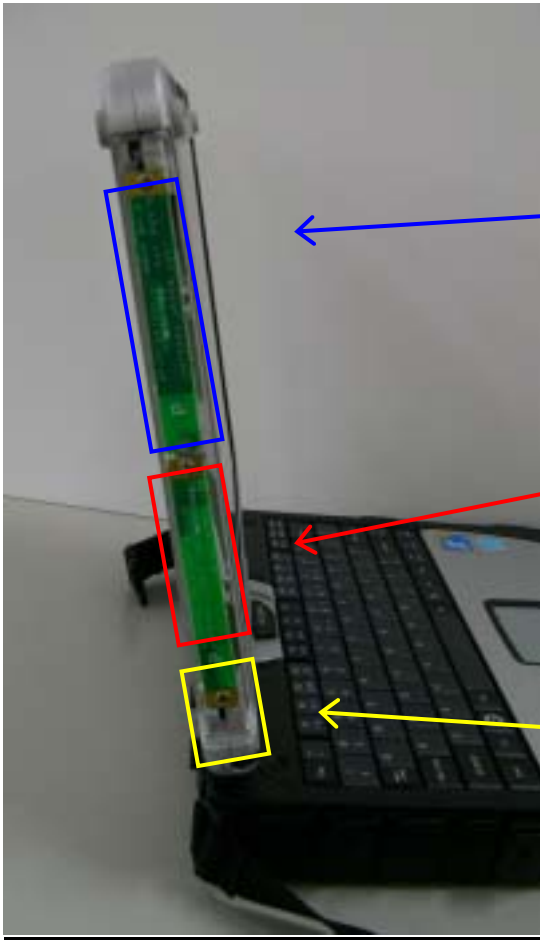

← WWAN Main TX/RX Antenna

← WLAN Aux TX/RX Antenna

← Bluetooth TX/RX Antenna